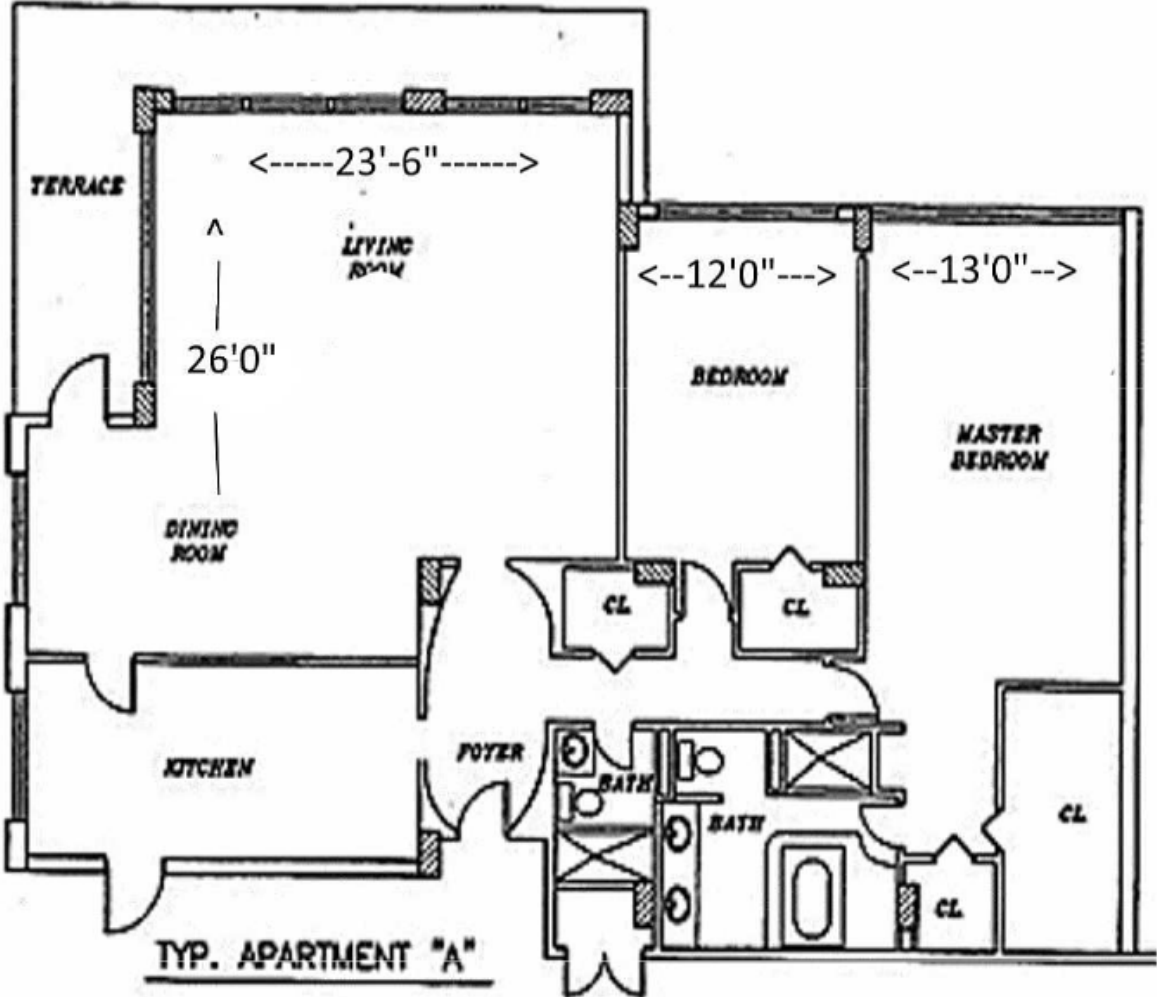

Aquarius
Hollywood Beach

Unit 01,04

2 BEDROOMS 2 BATHS
 INTERIOR AREA: 1768 SQ. FT. 164 M²
 EXTERIOR AREA: 319 SQ. FT. 30 M²