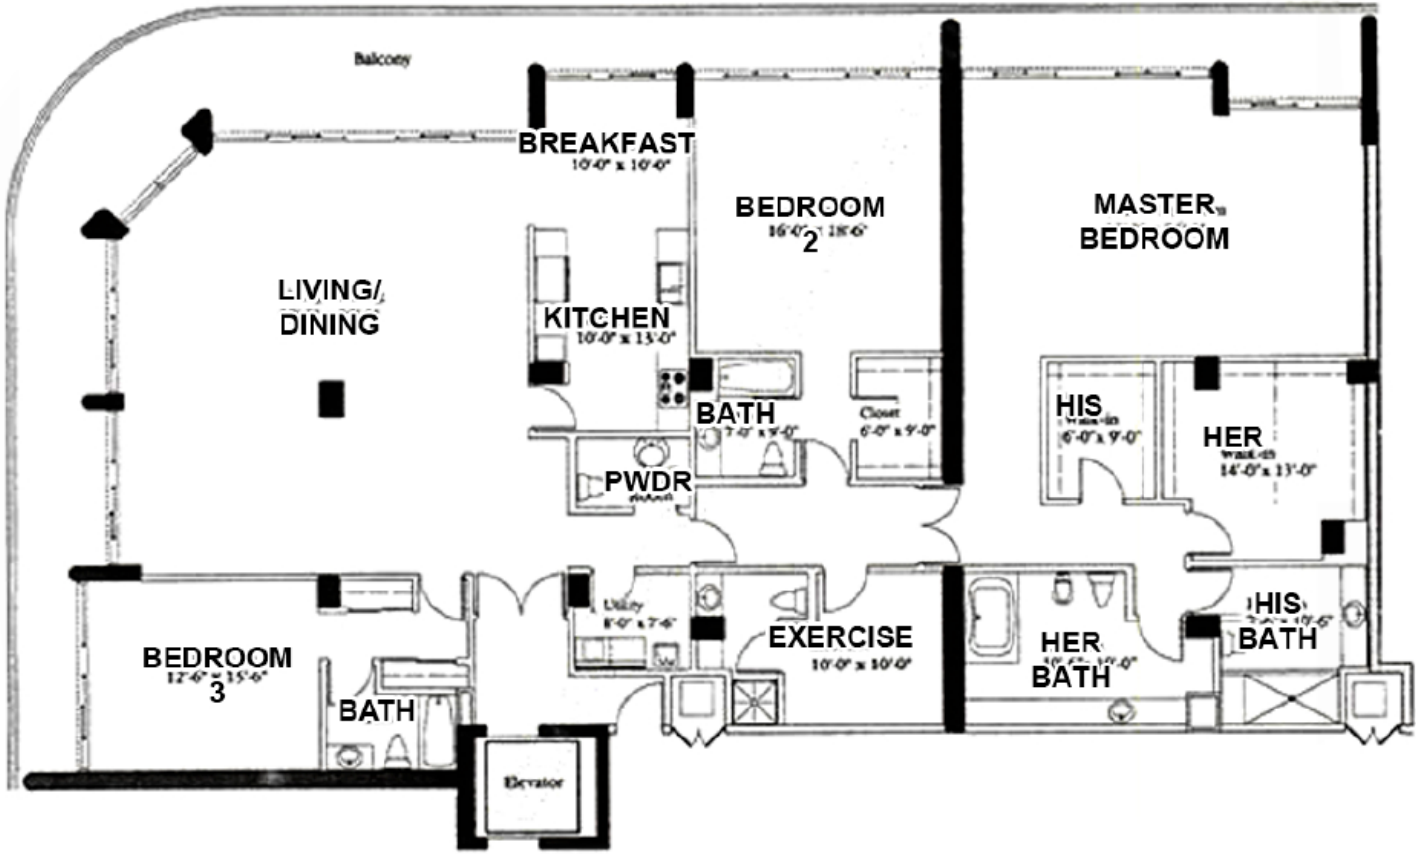

Majestic Tower

Bal Harbour

Penthouse 01

3 BEDROOMS 5.5 BATHS
 INTERIOR AREA: 3420 SQ. FT. 318 M²