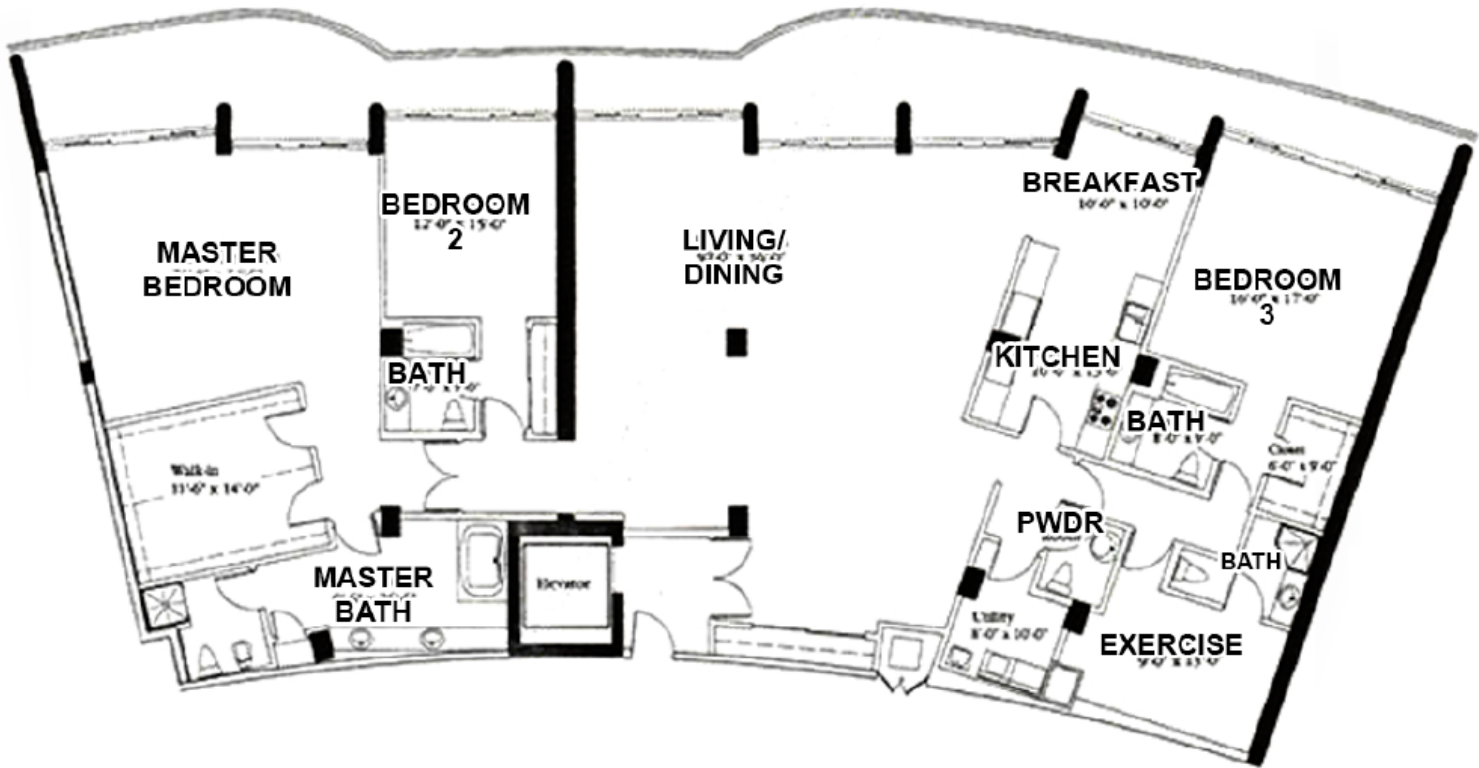

# Majestic Tower

Bal Harbour

## Penthouse 02

3 BEDROOMS 4.5 BATHS

INTERIOR AREA: 3400 SQ. FT. 316 M<sup>2</sup>

www.MiamiResidence.com  
 305-751-1000  
**Miami Residence Realty**