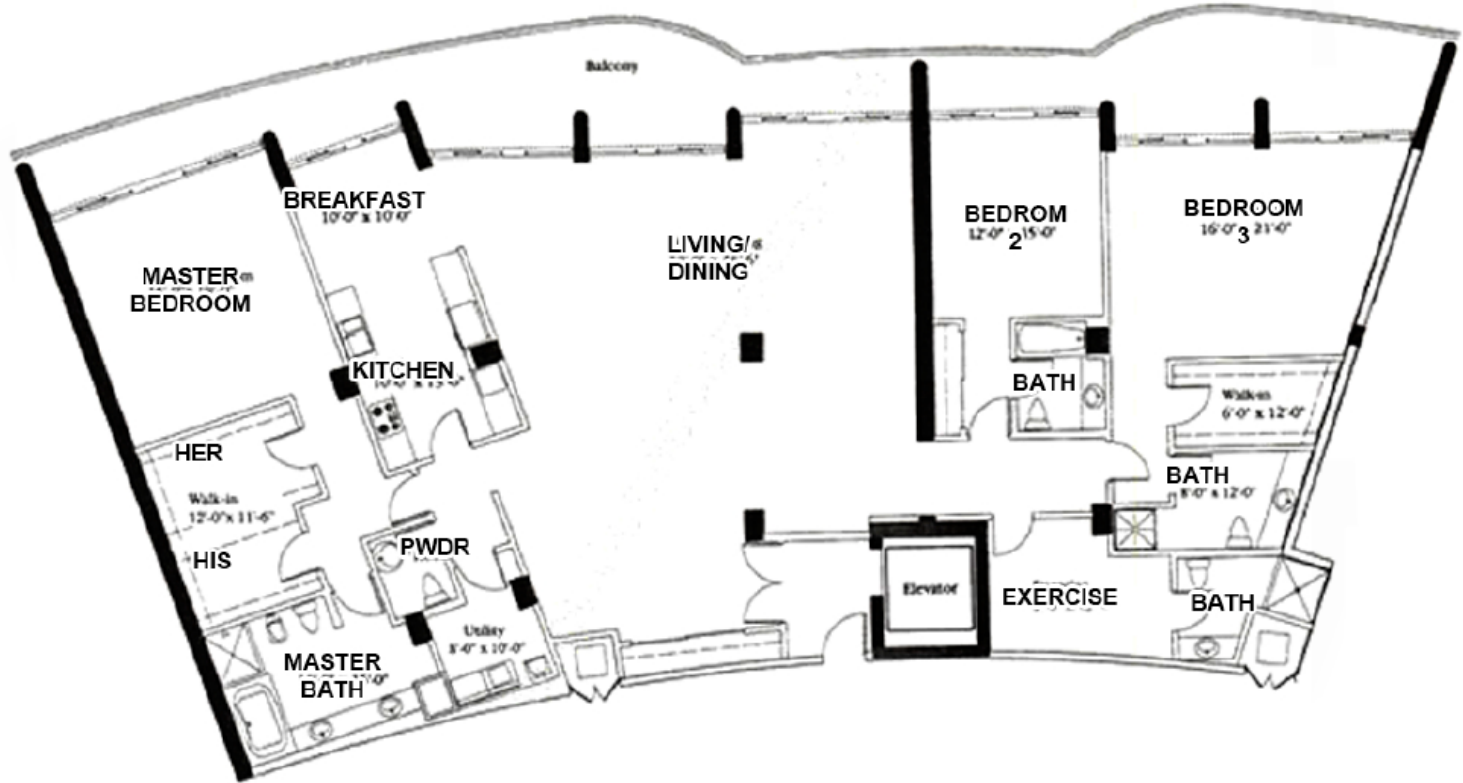

# Majestic Tower

Bal Harbour

## Penthouse 03

3 BEDROOMS 4.5 BATHS

INTERIOR AREA: 3260 SQ. FT. 303 M<sup>2</sup>

www.MiamiResidence.com  
 305-751-1000  
**Miami Residence Realty**