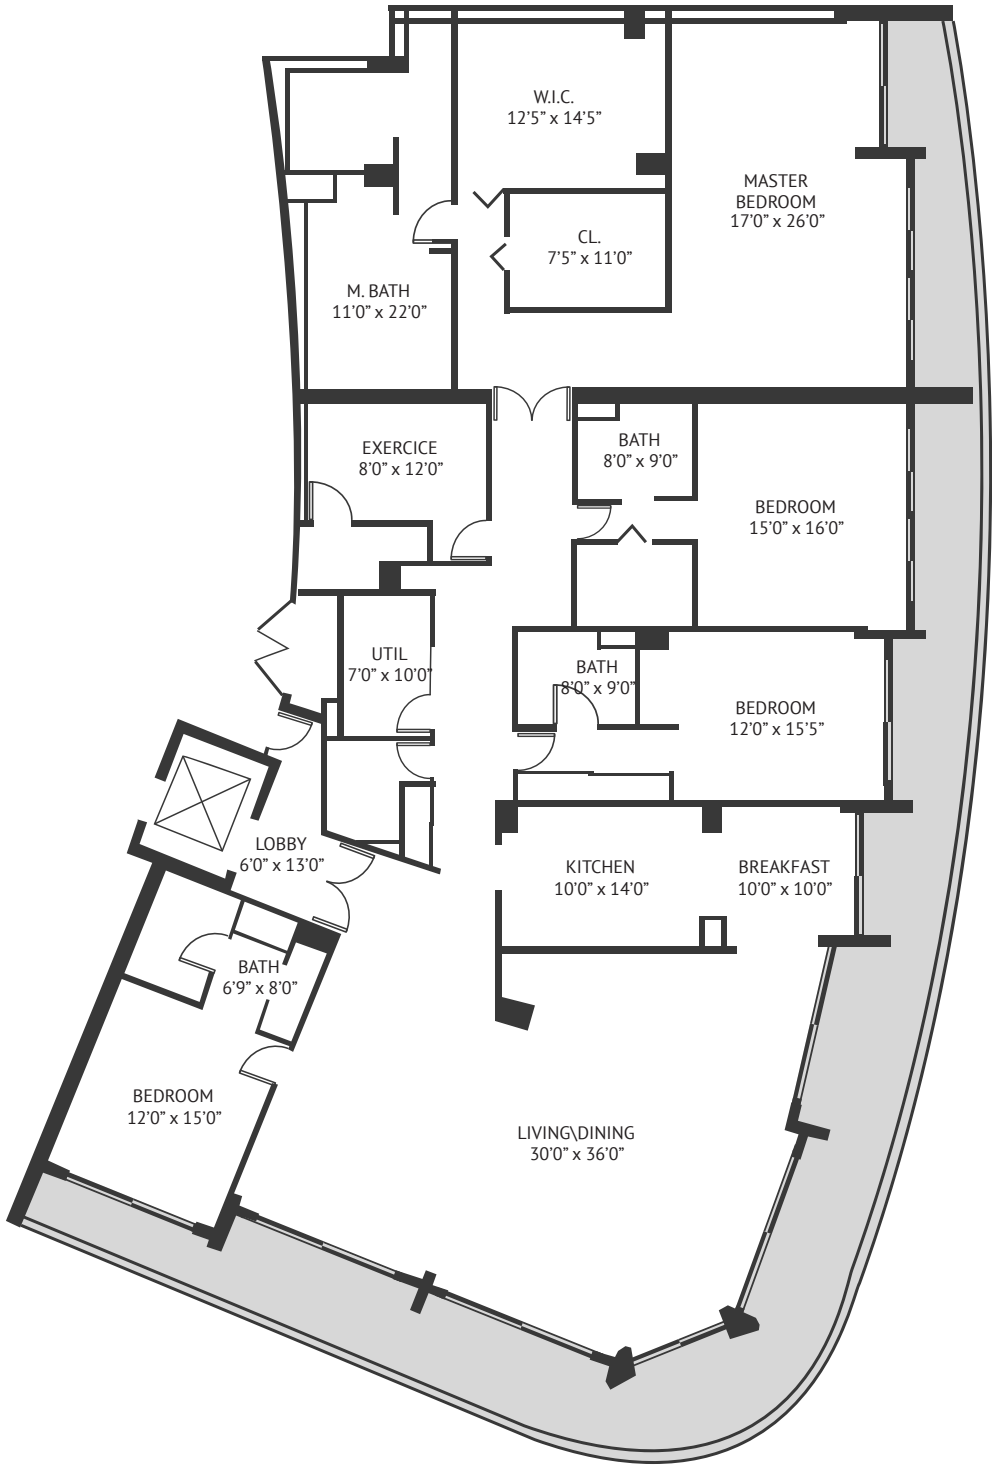

Majestic Tower

Bal Harbour

Penthouse 04

4 BEDROOMS 6.5 BATHS

INTERIOR AREA: 3960 SQ. FT. 368 M²

www.MiamiResidence.com
305-751-1000
Miami Residence Realty