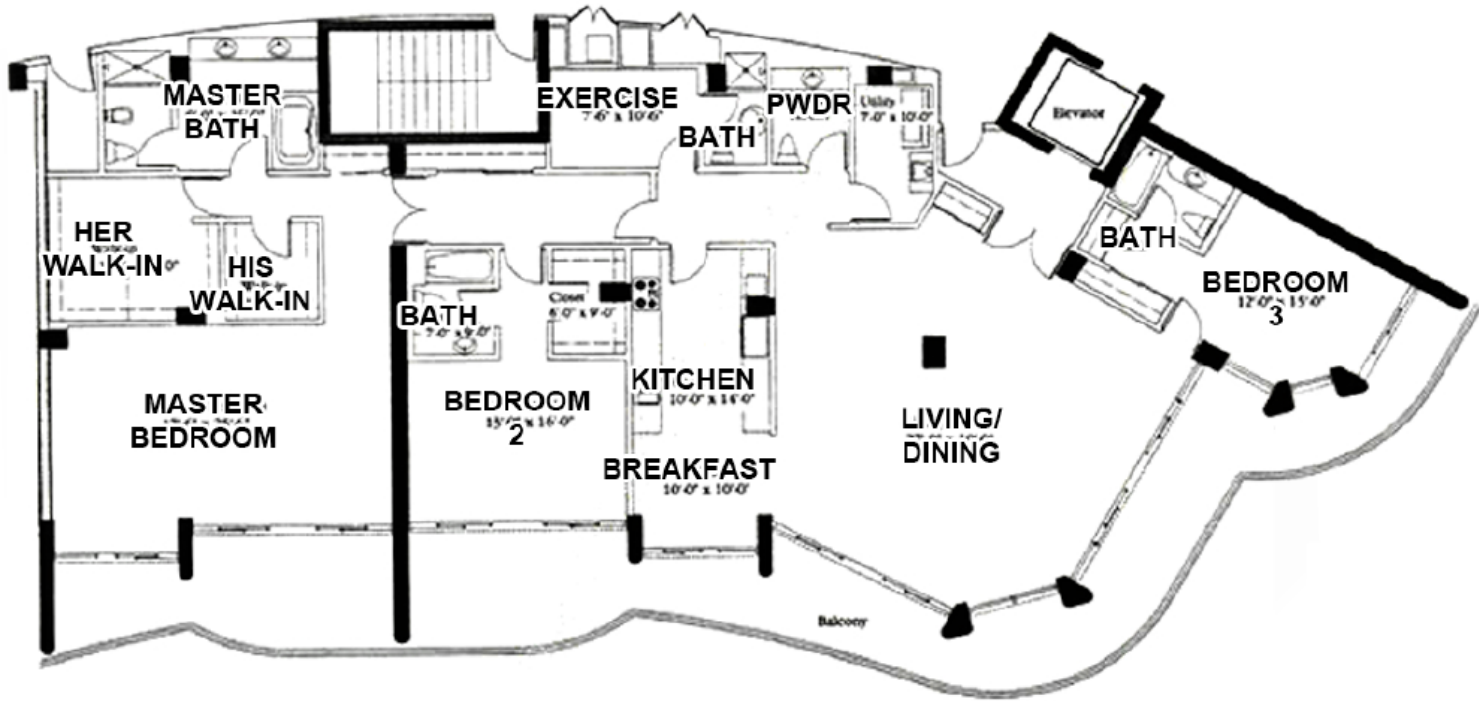

Majestic Tower

Bal Harbour

Penthouse 05

3 BEDROOMS 4.5 BATHS
 INTERIOR AREA: 3070 SQ. FT. 285 M²