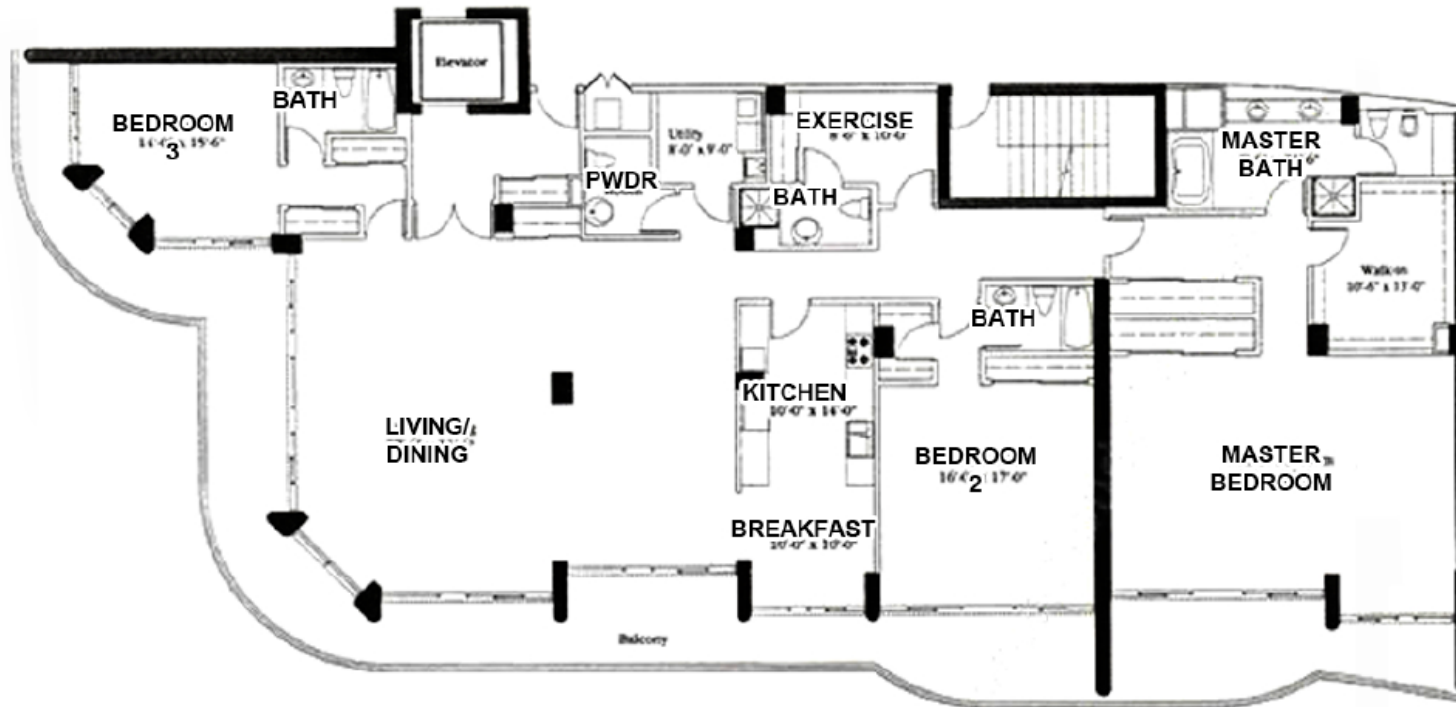

Majestic Tower

Bal Harbour

Penthouse 07

3 BEDROOMS 4.5 BATHS

INTERIOR AREA: 3420 SQ. FT. 318 M²