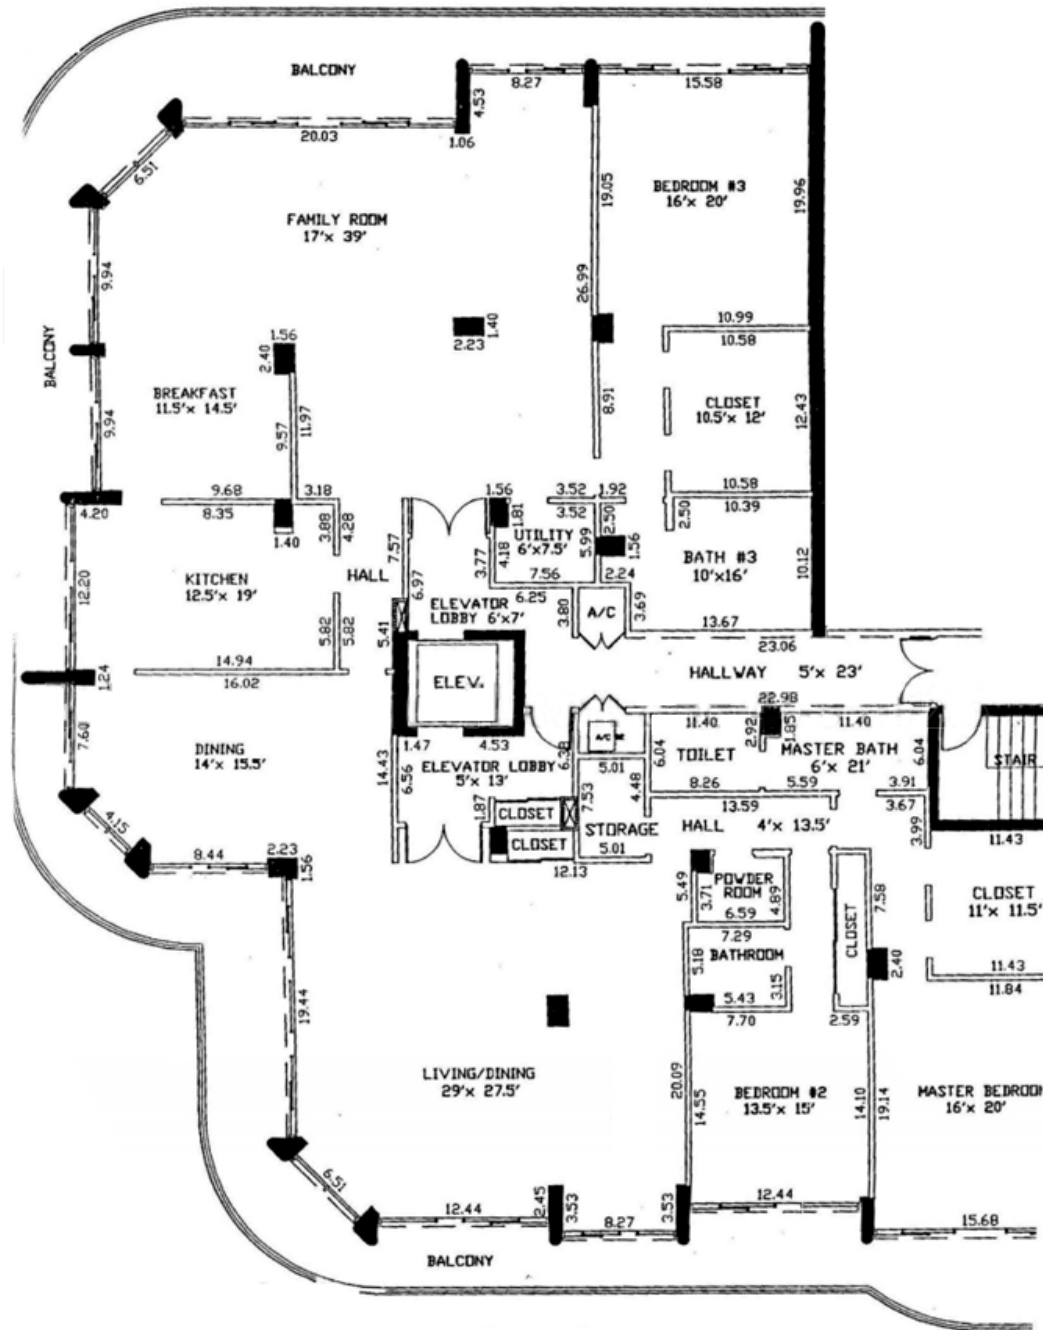

Majestic Tower

Bal Harbour

Tower 01

3 BEDROOMS 3.5 BATHS
 INTERIOR AREA: 3620 SQ. FT. 336 M²