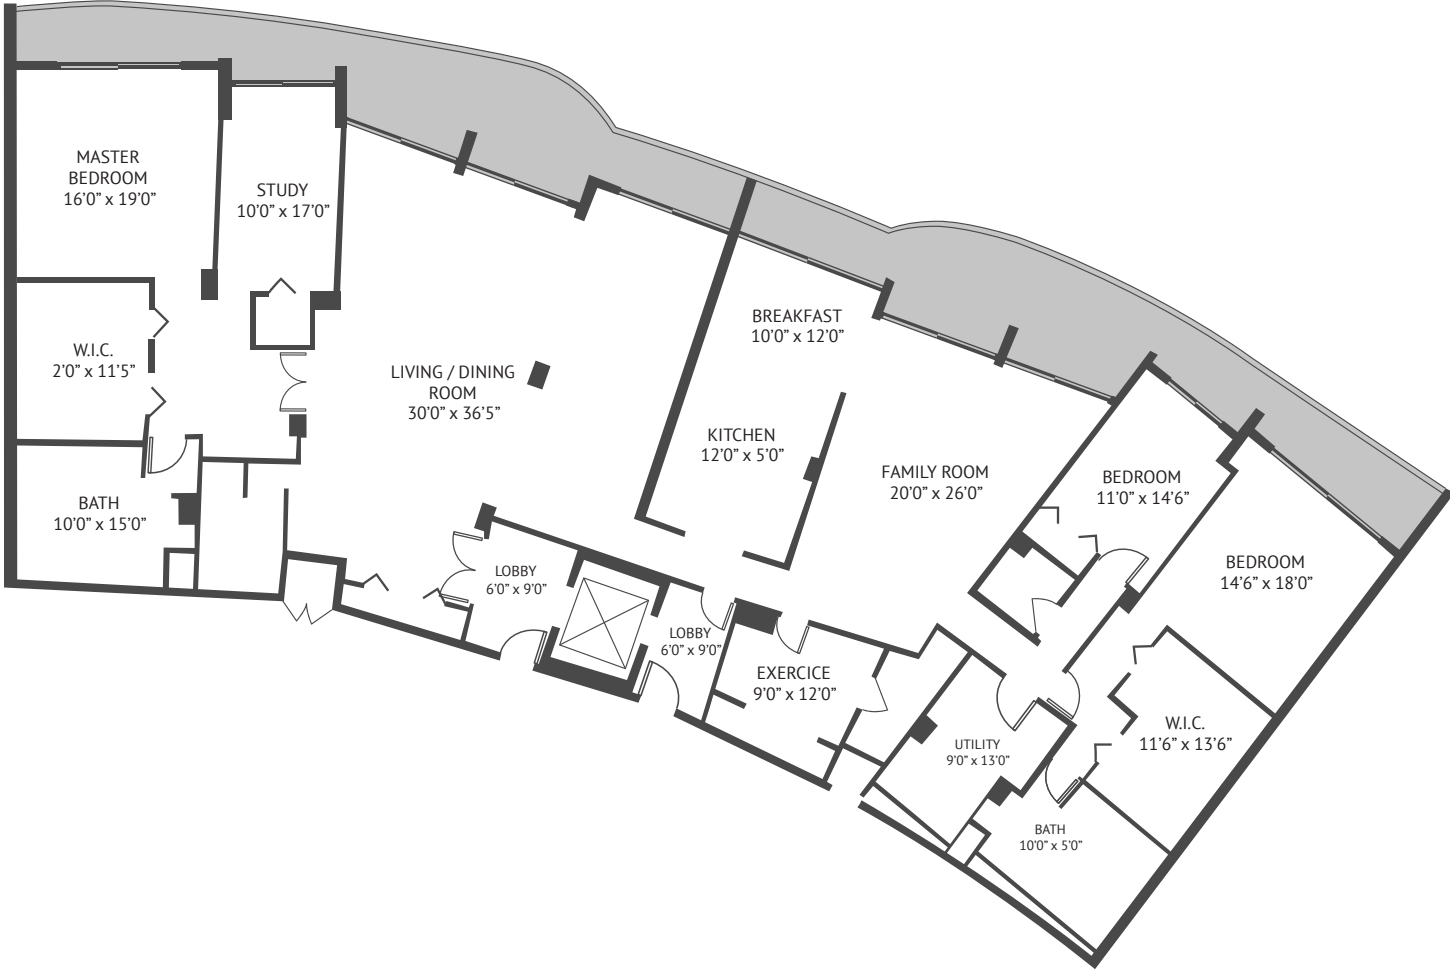

Majestic Tower

Bal Harbour

Tower 02

4 BEDROOMS 4.5 BATHS
 INTERIOR AREA: 3640 SQ. FT. 338 M²