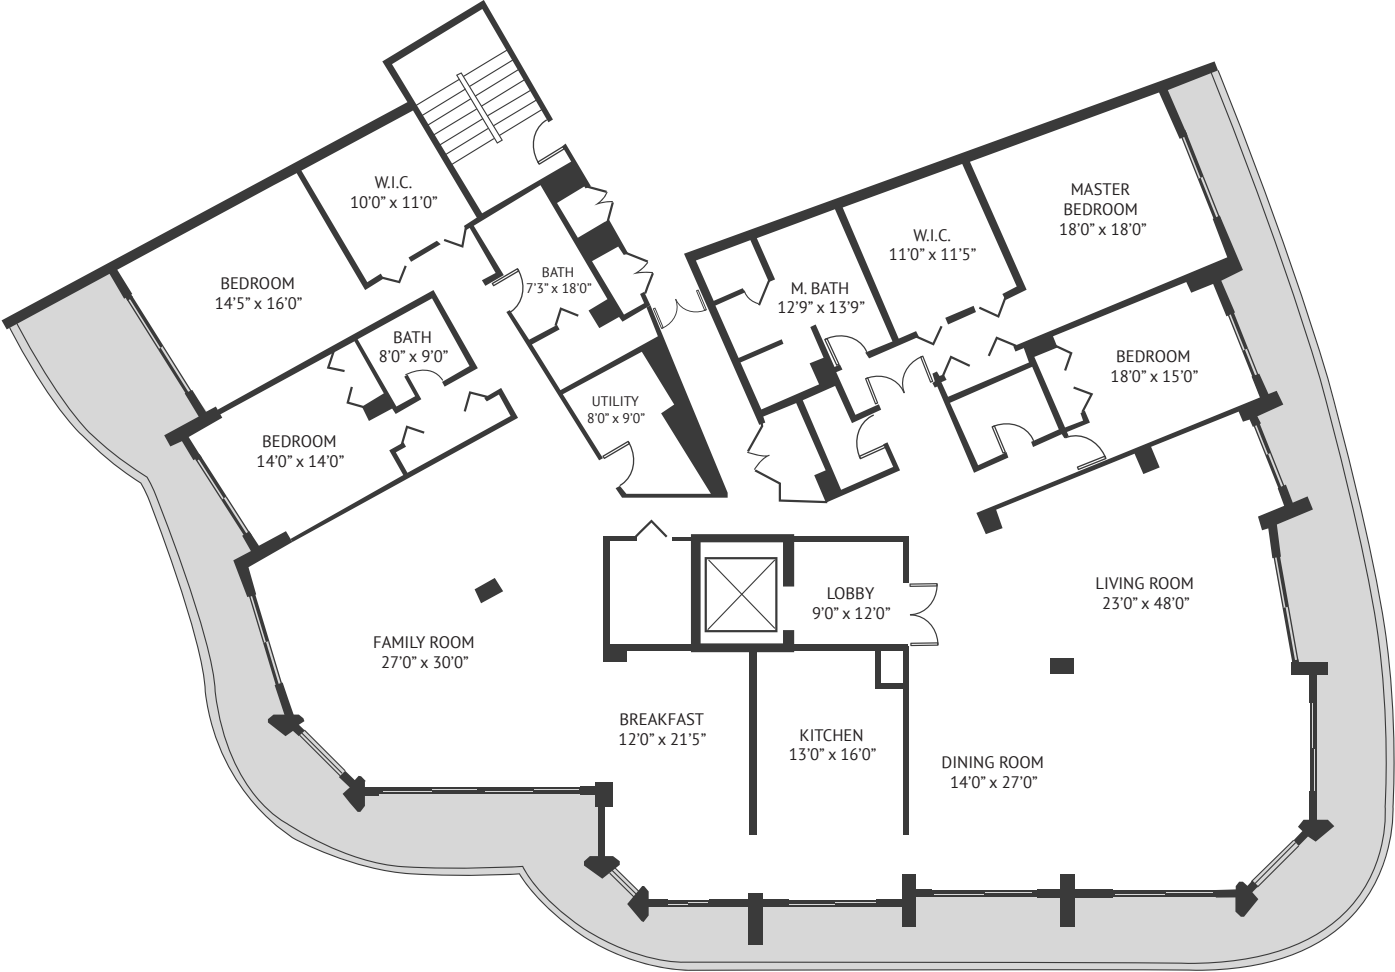

# Majestic Tower

Bal Harbour

## Tower 04

4 BEDROOMS    4.5 BATHS  
 INTERIOR AREA:    3770 SQ. FT.    350 M<sup>2</sup>