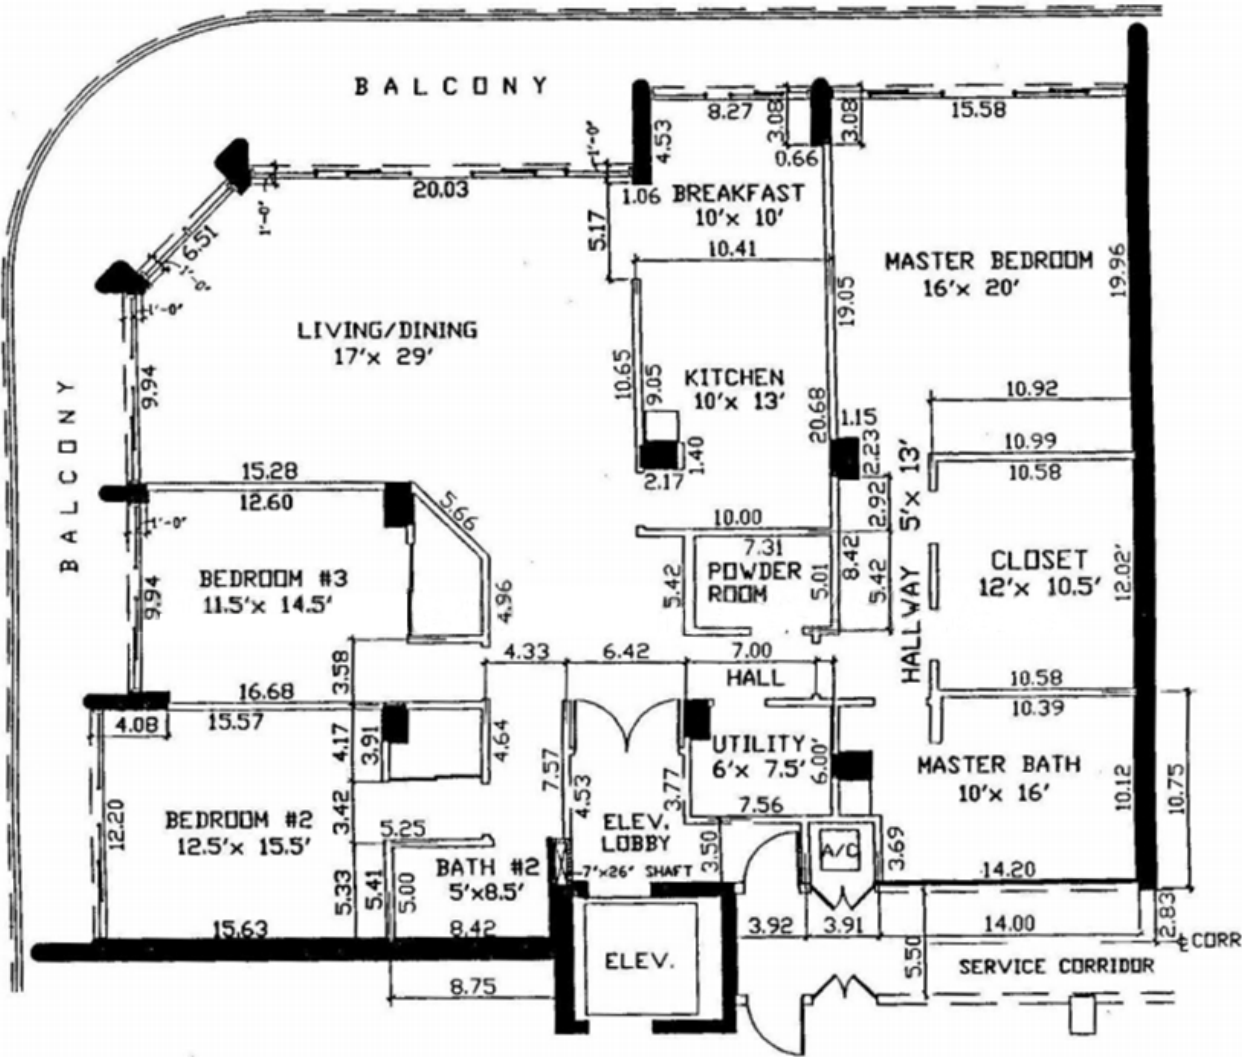

# Majestic Tower

Bal Harbour

## Unit 01

3 BEDROOMS 2.5 BATHS  
INTERIOR AREA: 2260 SQ. FT. 210 M<sup>2</sup>