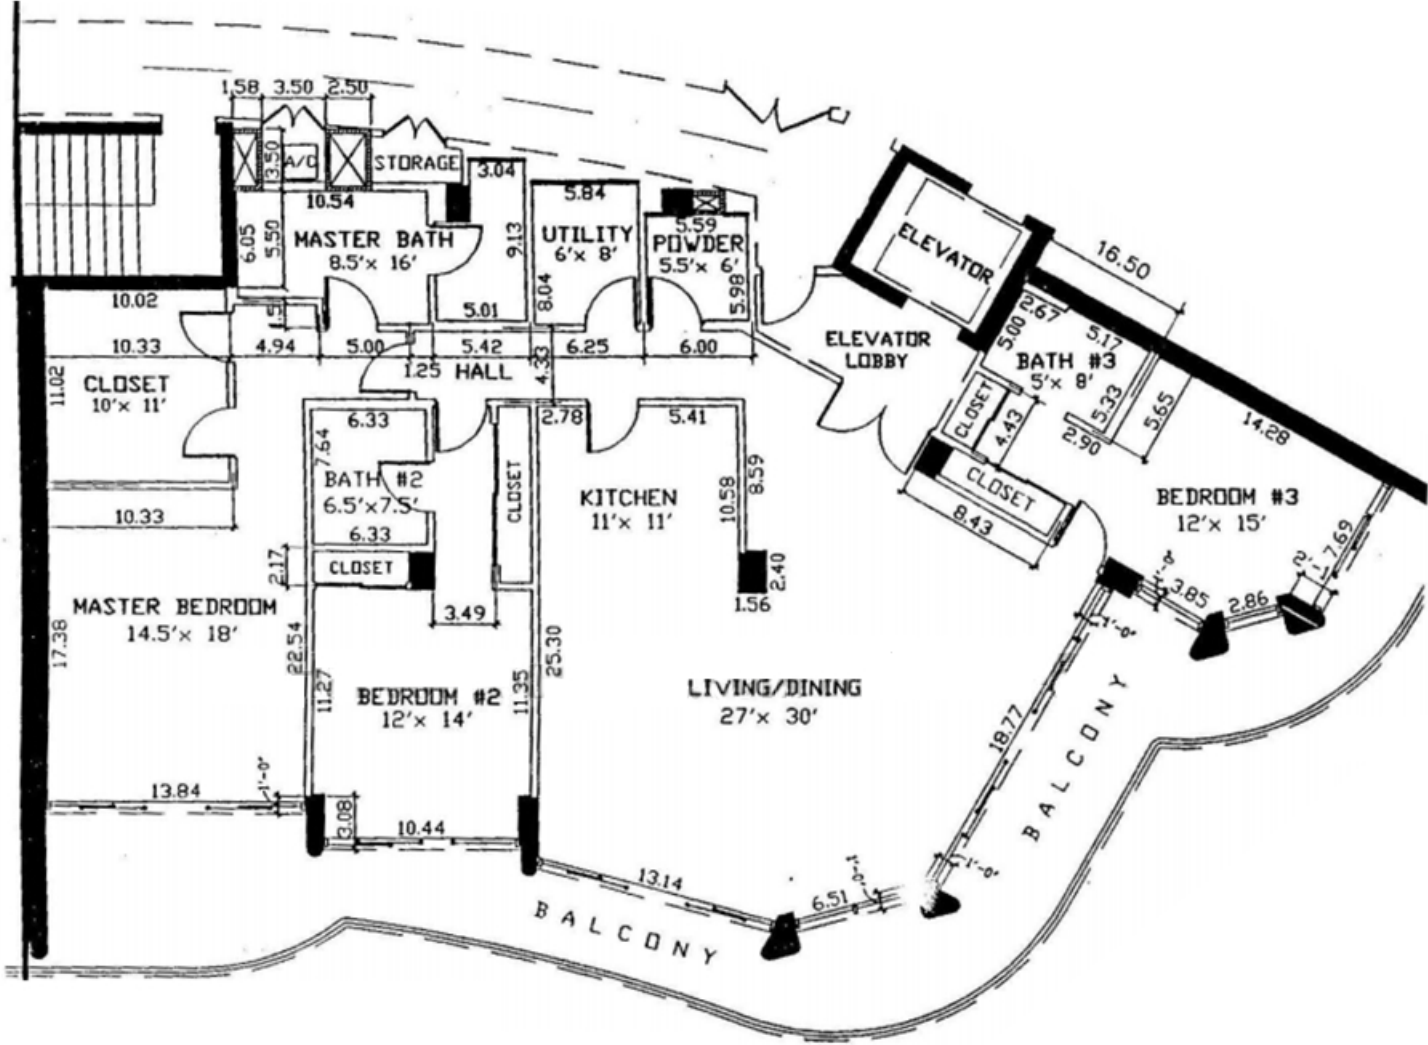

Majestic Tower

Bal Harbour

Unit 07

3 BEDROOMS 3.5 BATHS
 INTERIOR AREA: 2150 SQ. FT. 200 M²