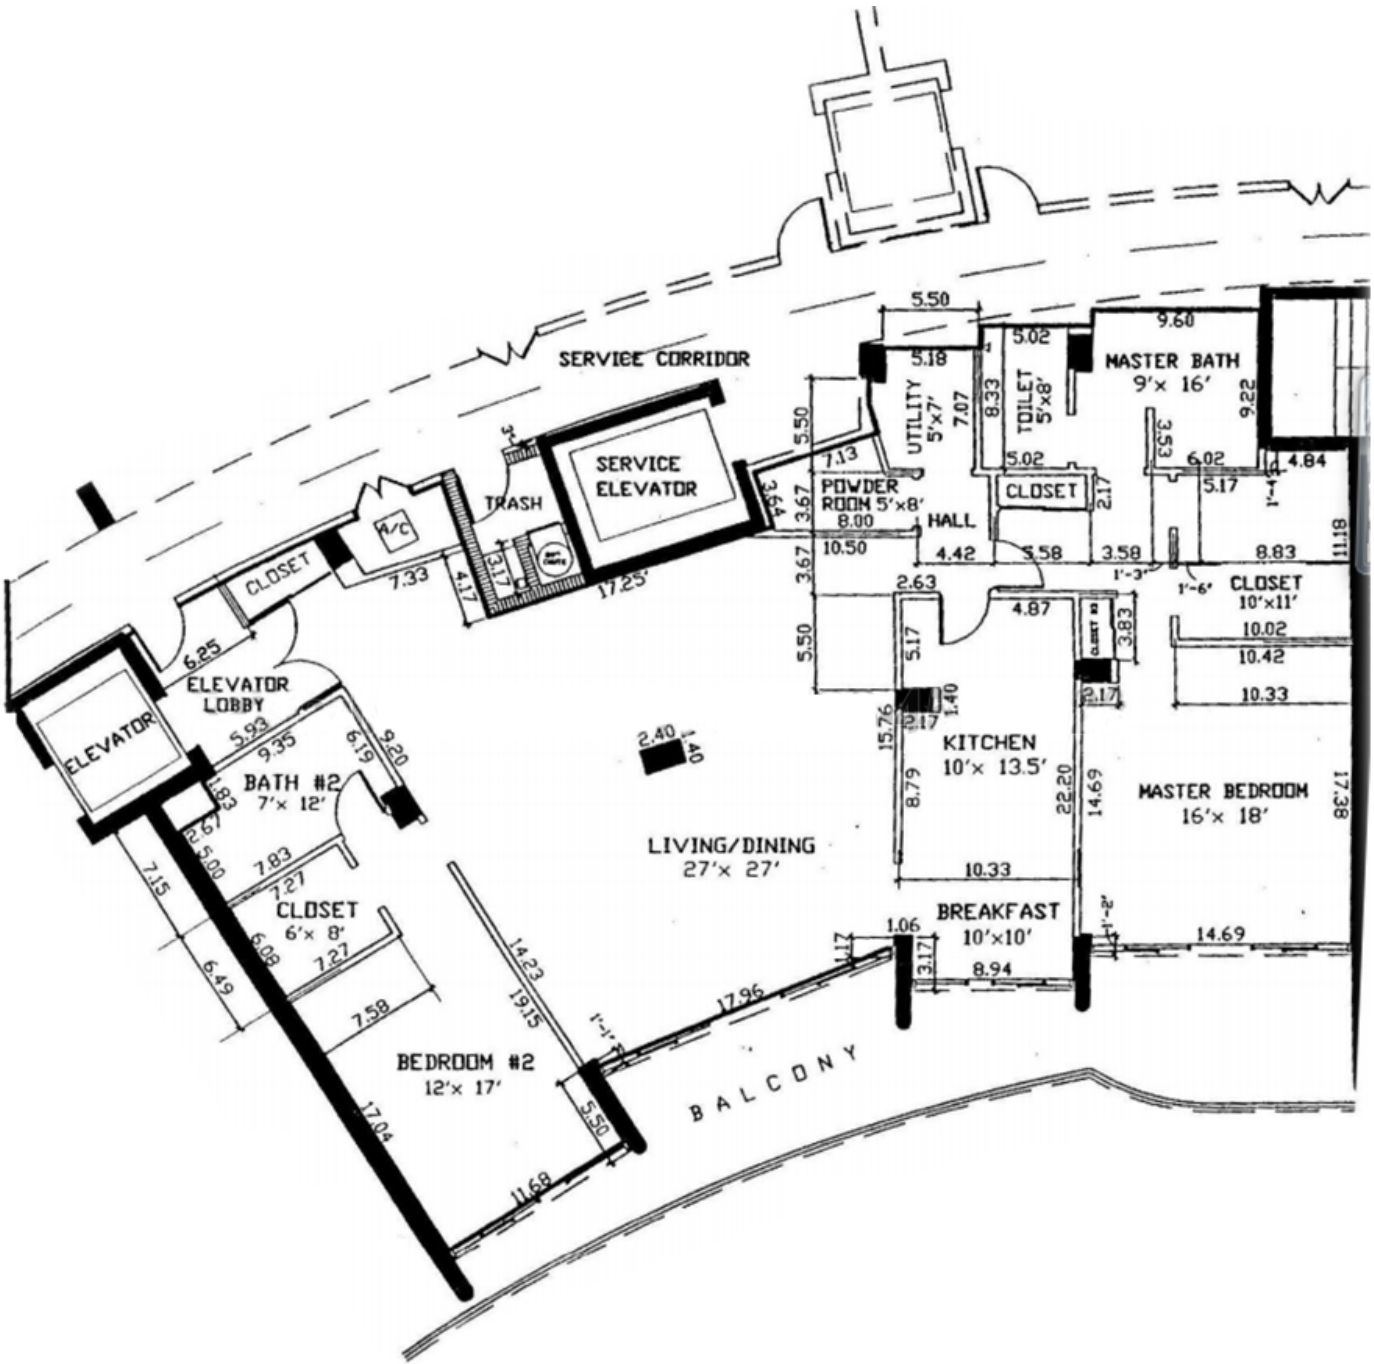

Majestic Tower

Bal Harbour

Unit 08

2 BEDROOMS 2.5 BATHS
 INTERIOR AREA: 2250 SQ. FT. 209 M²