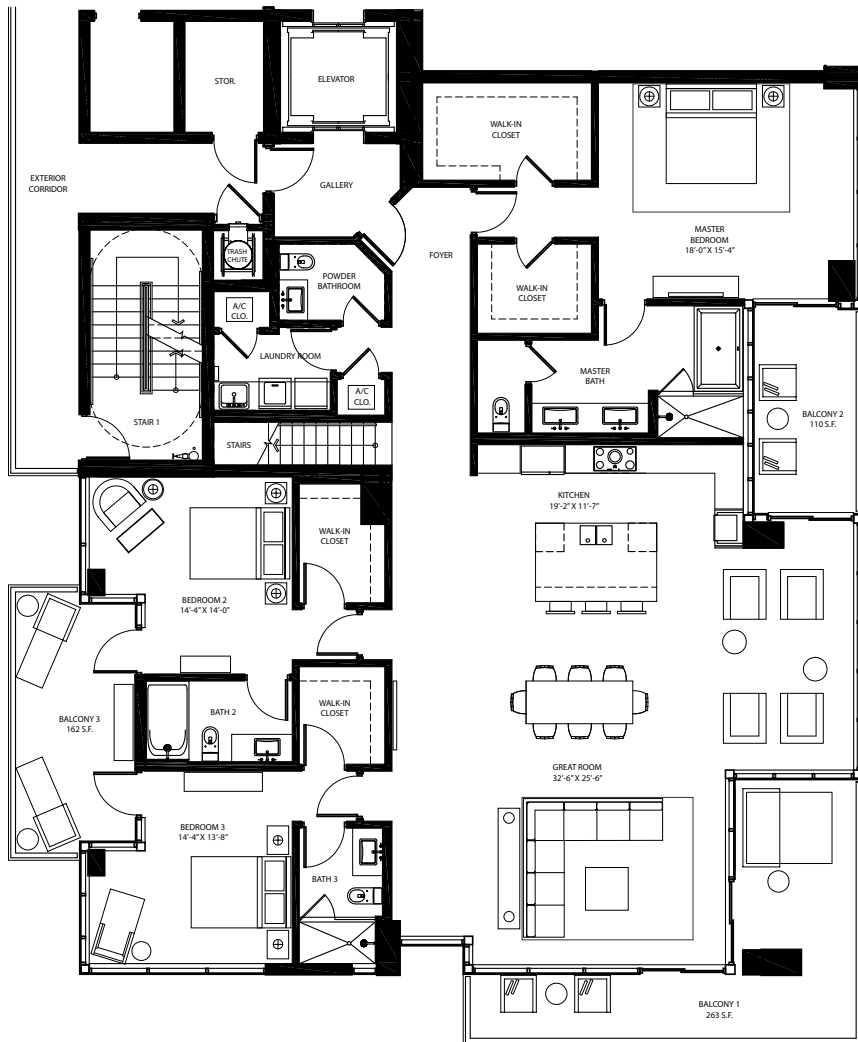

Sage Beach  
Hollywood Beach

Penthouse Rooftop Plan

Penthouse

Unit PHA

3 BEDROOMS 3.5 BATHS

INTERIOR AREA: 2669 SQ. FT. 248 M<sup>2</sup>

EXTERIOR AREA: 2222 SQ. FT. 206 M<sup>2</sup>

[www.MiamiResidence.com](http://www.MiamiResidence.com)