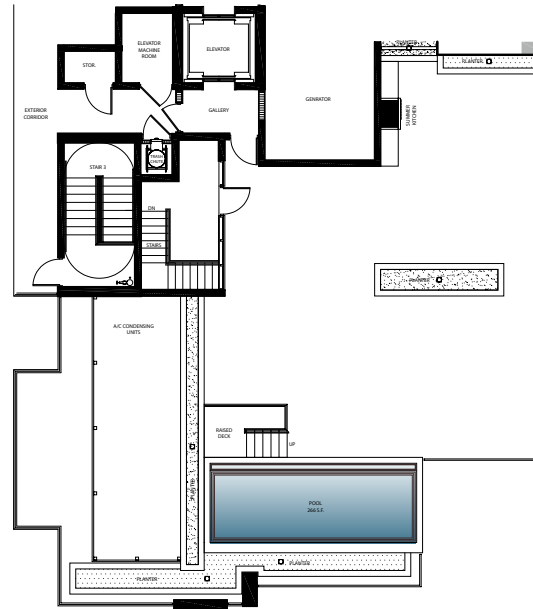

Sage Beach  
Hollywood Beach

Penthouse Rooftop Plan

Penthouse

Unit PHA

3 BEDROOMS 3.5 BATHS

INTERIOR AREA: 2669 SQ. FT. 248 M<sup>2</sup>

EXTERIOR AREA: 2222 SQ. FT. 206 M<sup>2</sup>

[www.MiamiResidence.com](http://www.MiamiResidence.com)