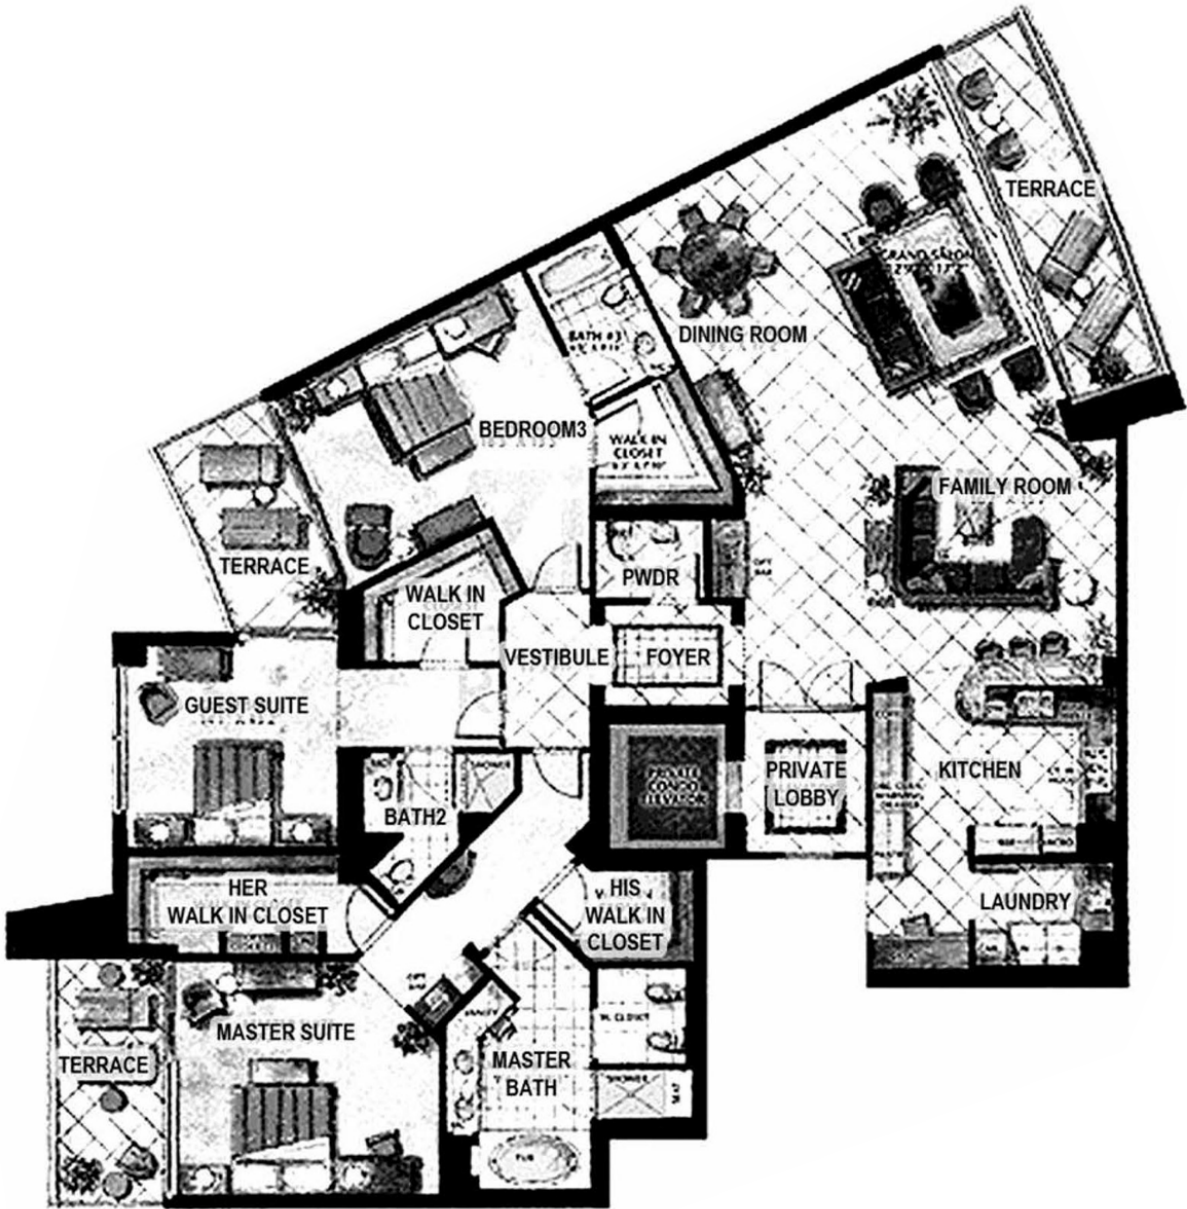

Ritz Carlton

Bal Harbour

Unit 04

3 BEDROOMS 3.5 BATHS
 INTERIOR AREA: 3120 SQ. FT. 290 M²
 EXTERIOR AREA: 380 SQ. FT. 35 M²