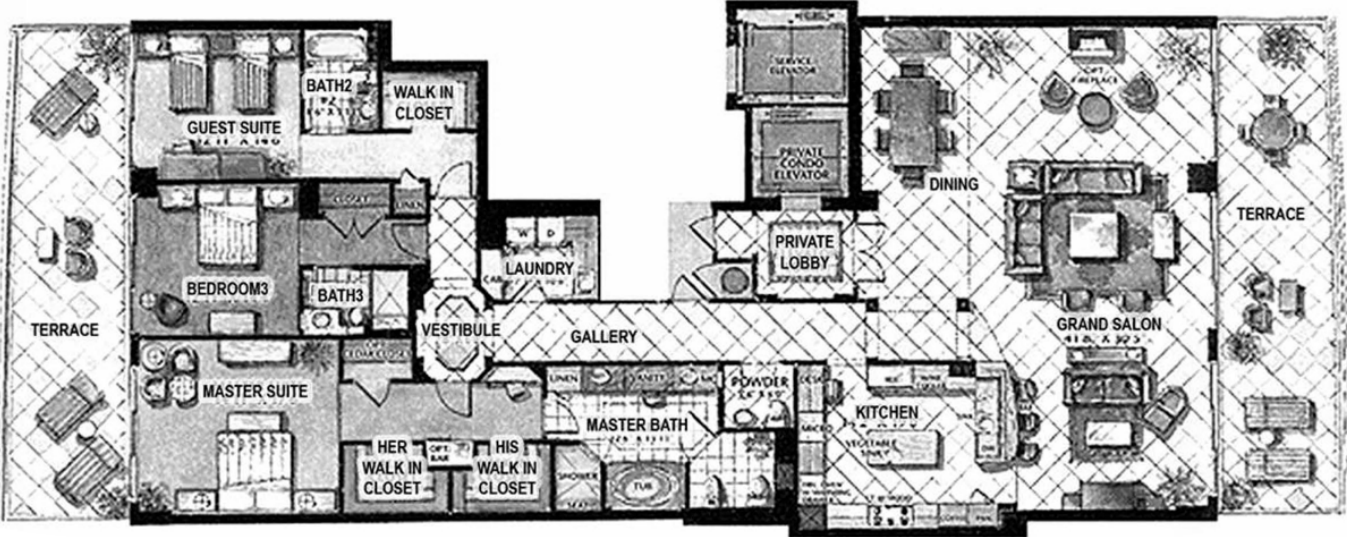

Ritz Carlton

Bal Harbour

Unit 07

3 BEDROOMS 3.5 BATHS
 INTERIOR AREA: 3289 SQ. FT. 306 M²
 EXTERIOR AREA: 880 SQ. FT. 82 M²