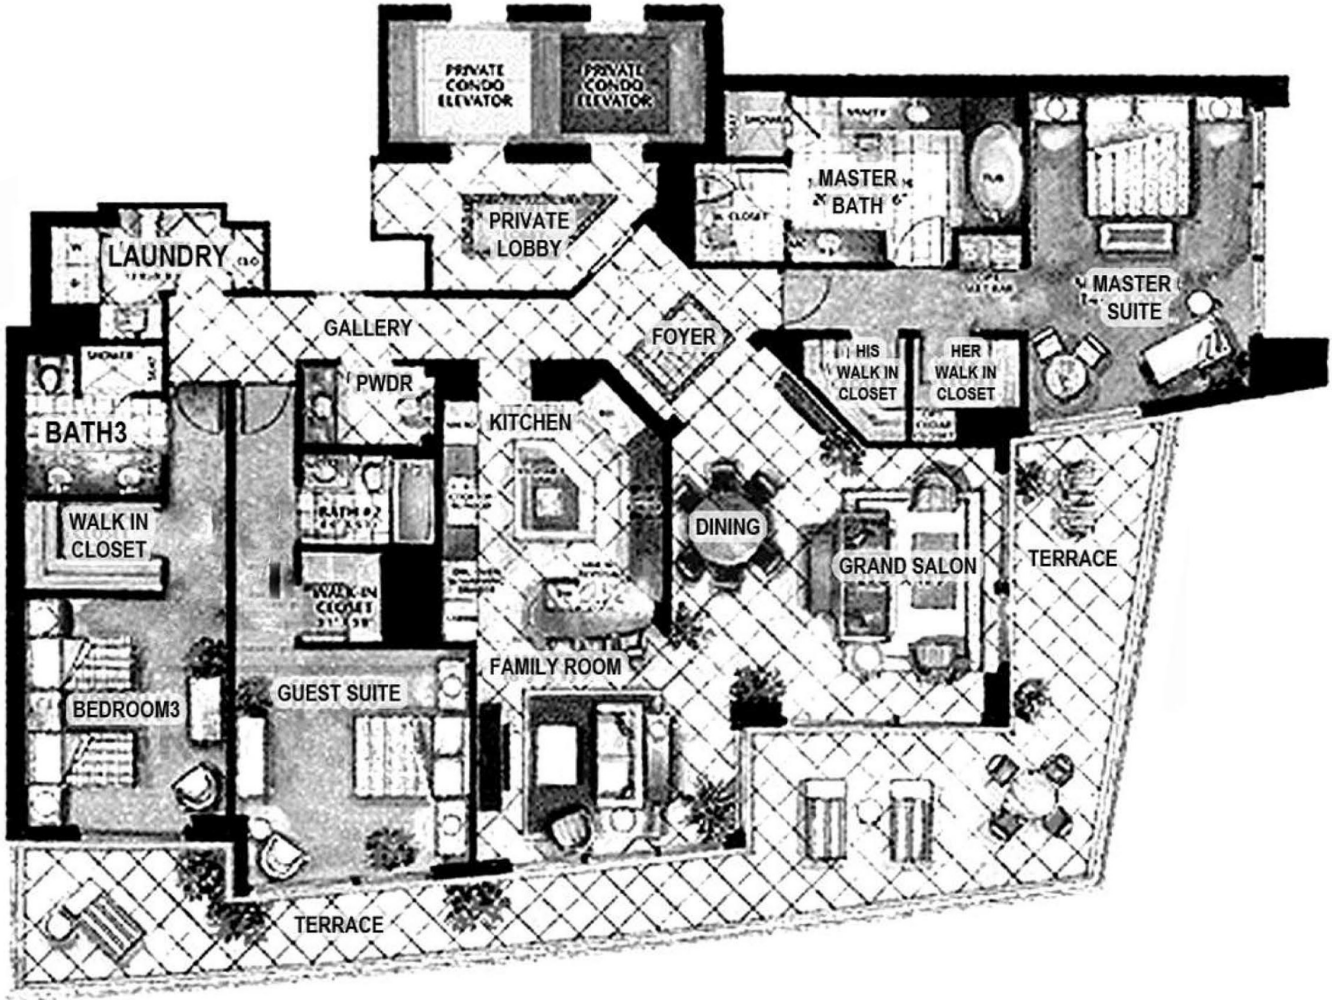

Ritz Carlton

Bal Harbour

Unit 08

3 BEDROOMS 3.5 BATHS
 INTERIOR AREA: 2763 SQ. FT. 257 M²
 EXTERIOR AREA: 700 SQ. FT. 65 M²

www.MiamiResidence.com
 305-751-1000
Miami Residence Realty