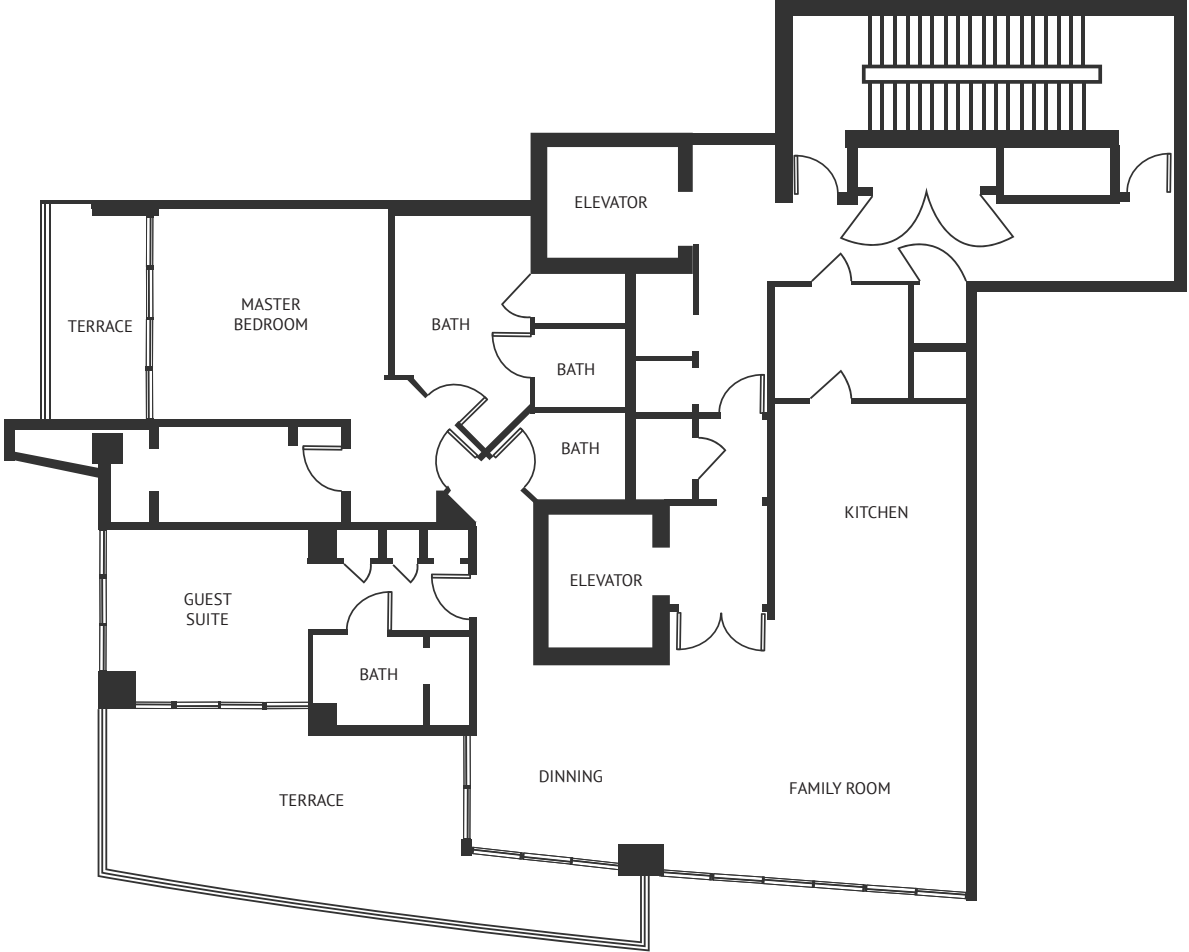

Ritz Carlton

Bal Harbour

Unit 04

2 BEDROOMS 2.5 BATHS
INTERIOR AREA: 2256 SQ. FT. 210 M²
EXTERIOR AREA: 505 SQ. FT. 47 M²