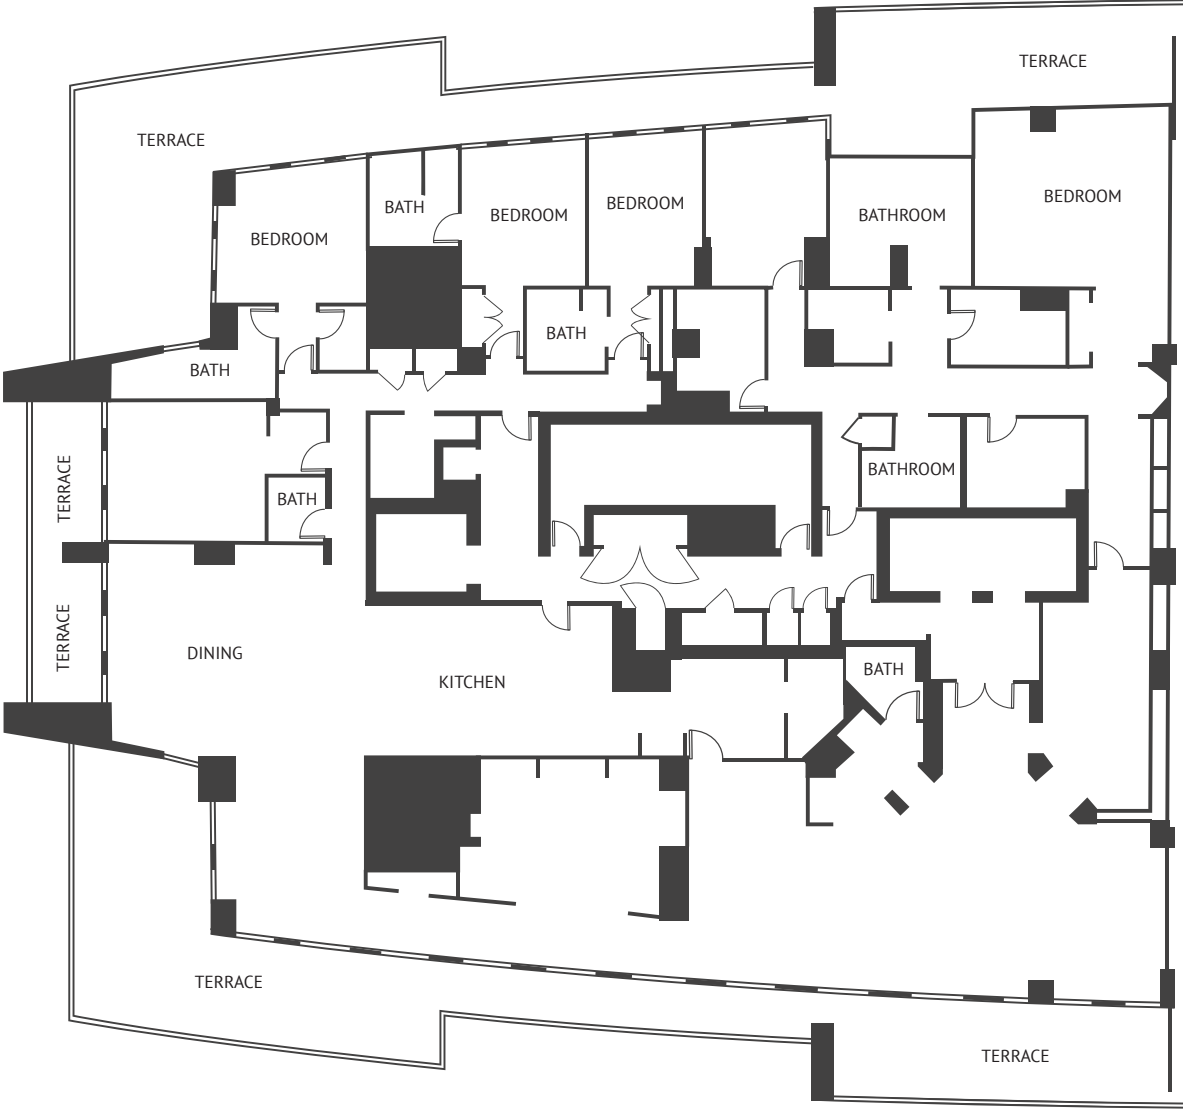

Ritz Carlton
Bal Harbour

Penthouse 04

INTERIOR AREA: 7779 SQ. FT. 723 M²

www.MiamiResidence.com
305-751-1000
Miami Residence Realty