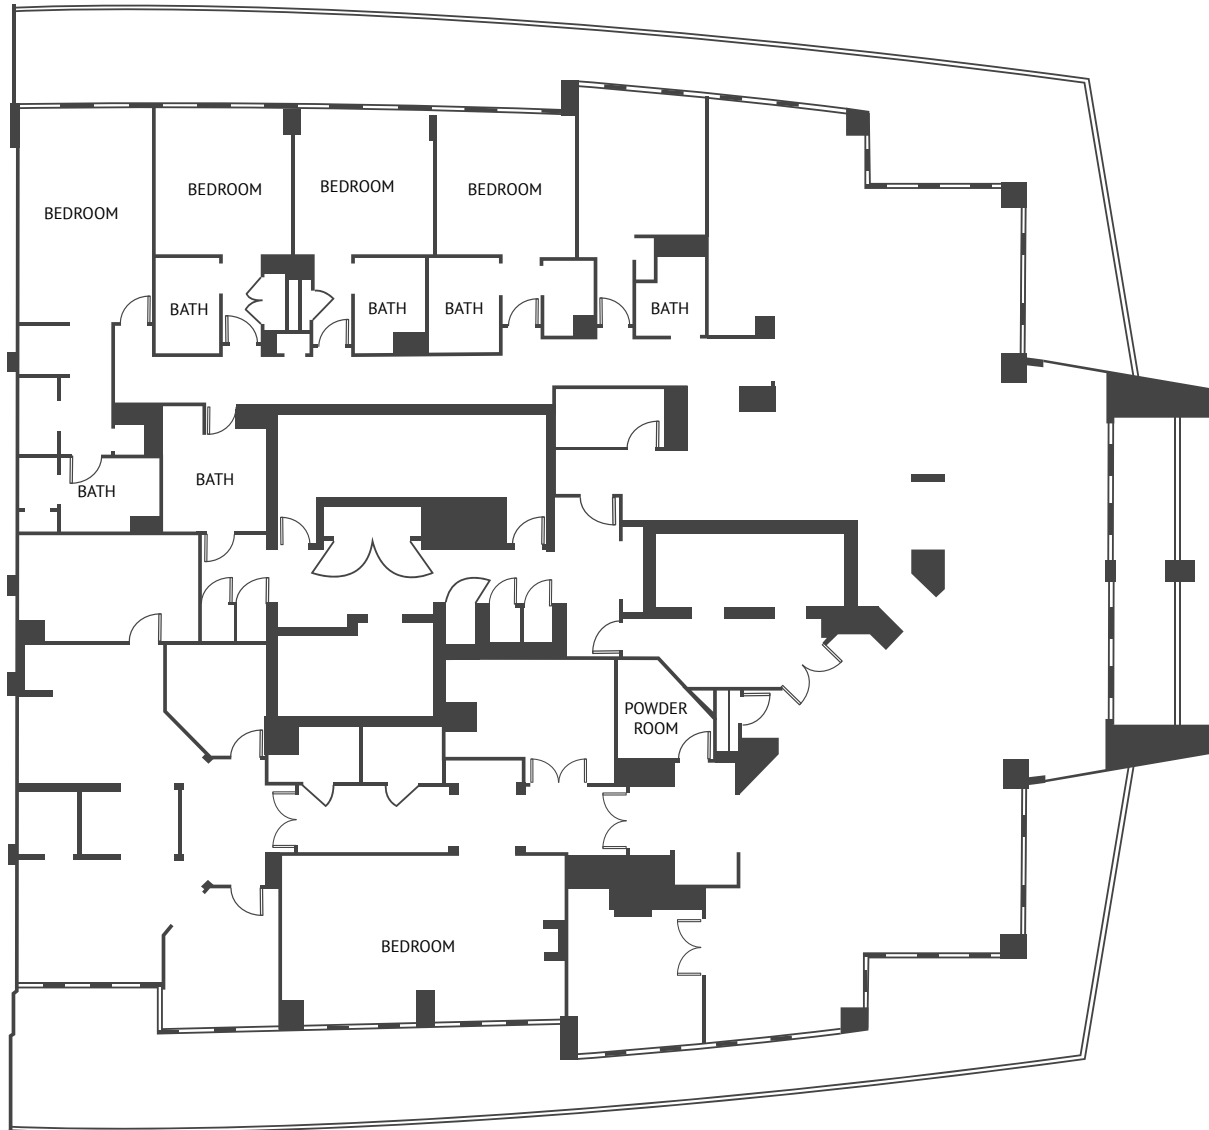

# Ritz Carlton

Bal Harbour

## Penthouse 08

5 BEDROOMS 7 BATHS

INTERIOR AREA: 8688 SQ. FT. 807 M<sup>2</sup>

EXTERIOR AREA: 2491 SQ. FT. 231 M<sup>2</sup>

[www.MiamiResidence.com](http://www.MiamiResidence.com)

305-751-1000

**Miami Residence Realty**