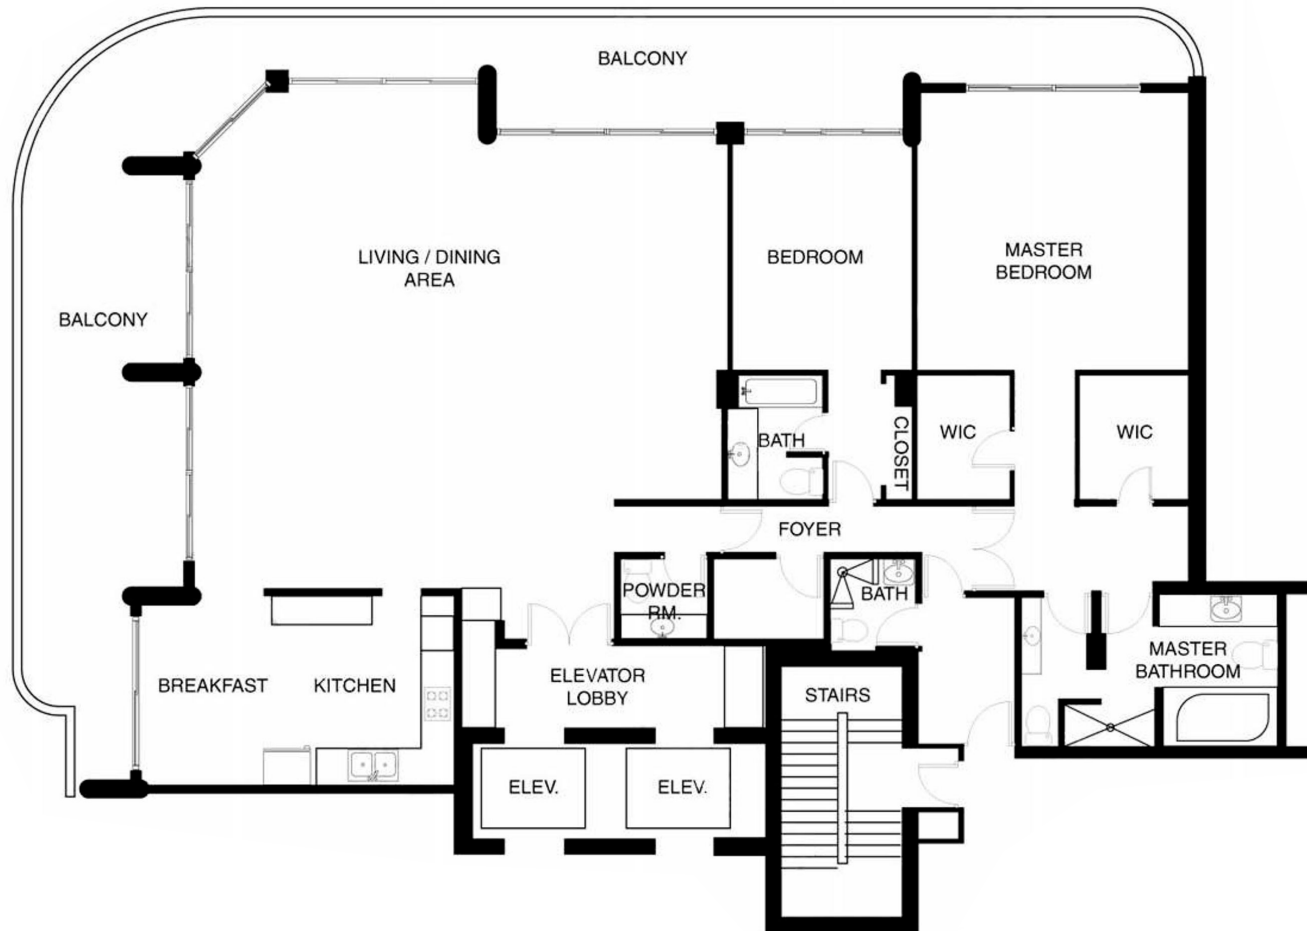

The Palace

Bal Harbour

Unit A

2 BEDROOMS 4.5 BATHS

INTERIOR AREA: 3110 SQ. FT. 289 M²

www.MiamiResidence.com
305-751-1000
Miami Residence Realty