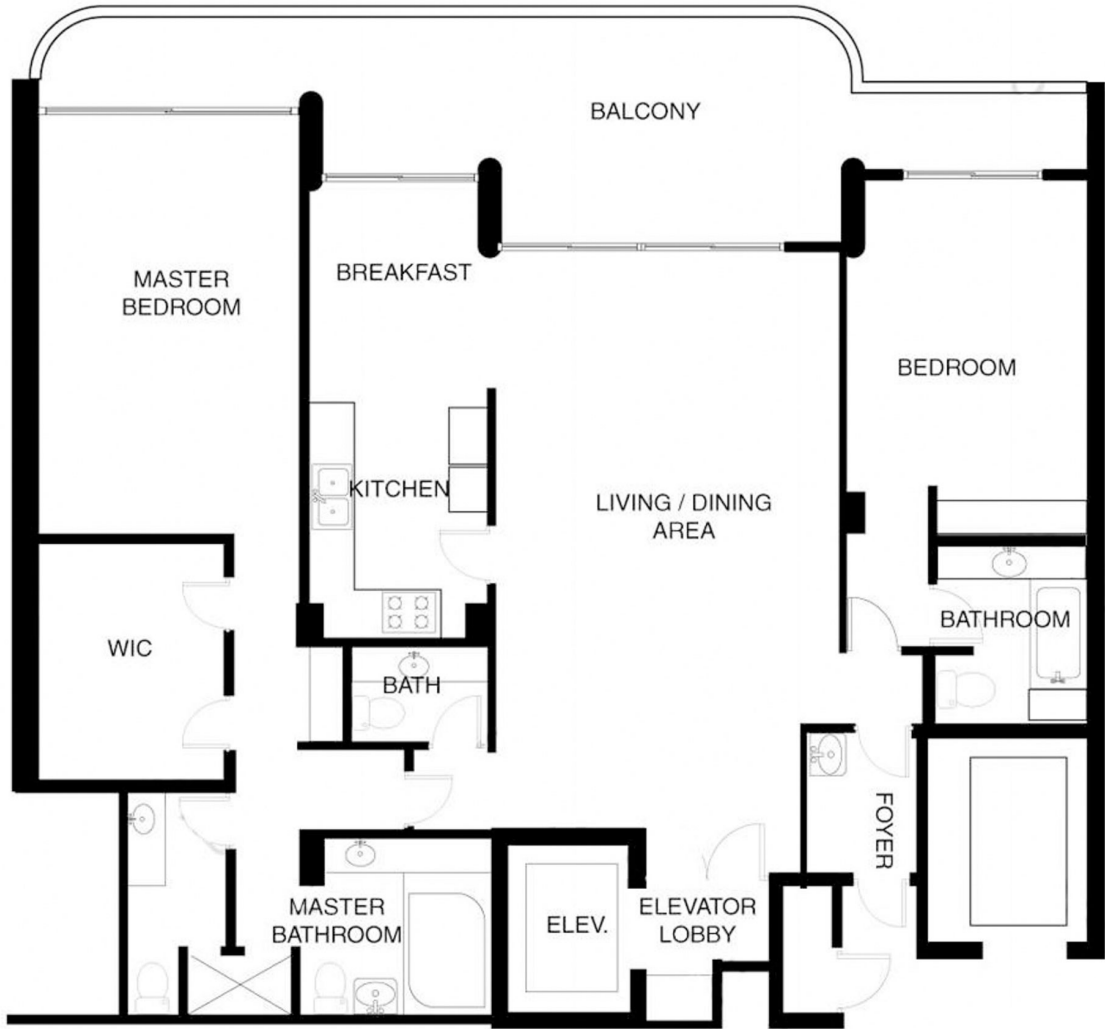

The Palace

Bal Harbour

Unit C

2 BEDROOMS 3.5 BATHS
INTERIOR AREA: 2050 SQ. FT. 190 M²