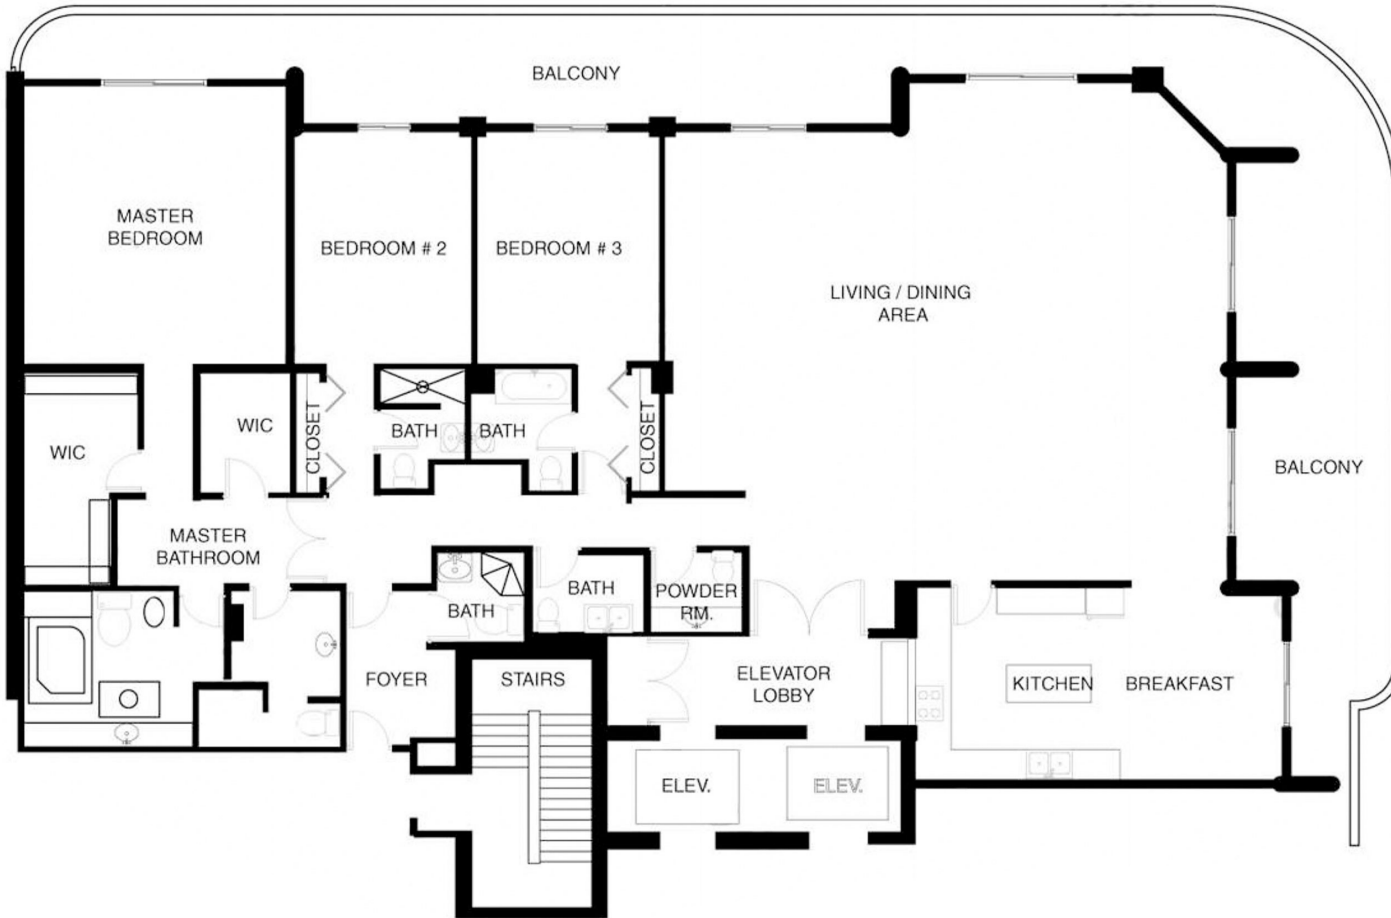

The Palace

Bal Harbour

Unit F

3 BEDROOMS 5,5 BATHS

INTERIOR AREA: 3690 SQ. FT. 205 M²