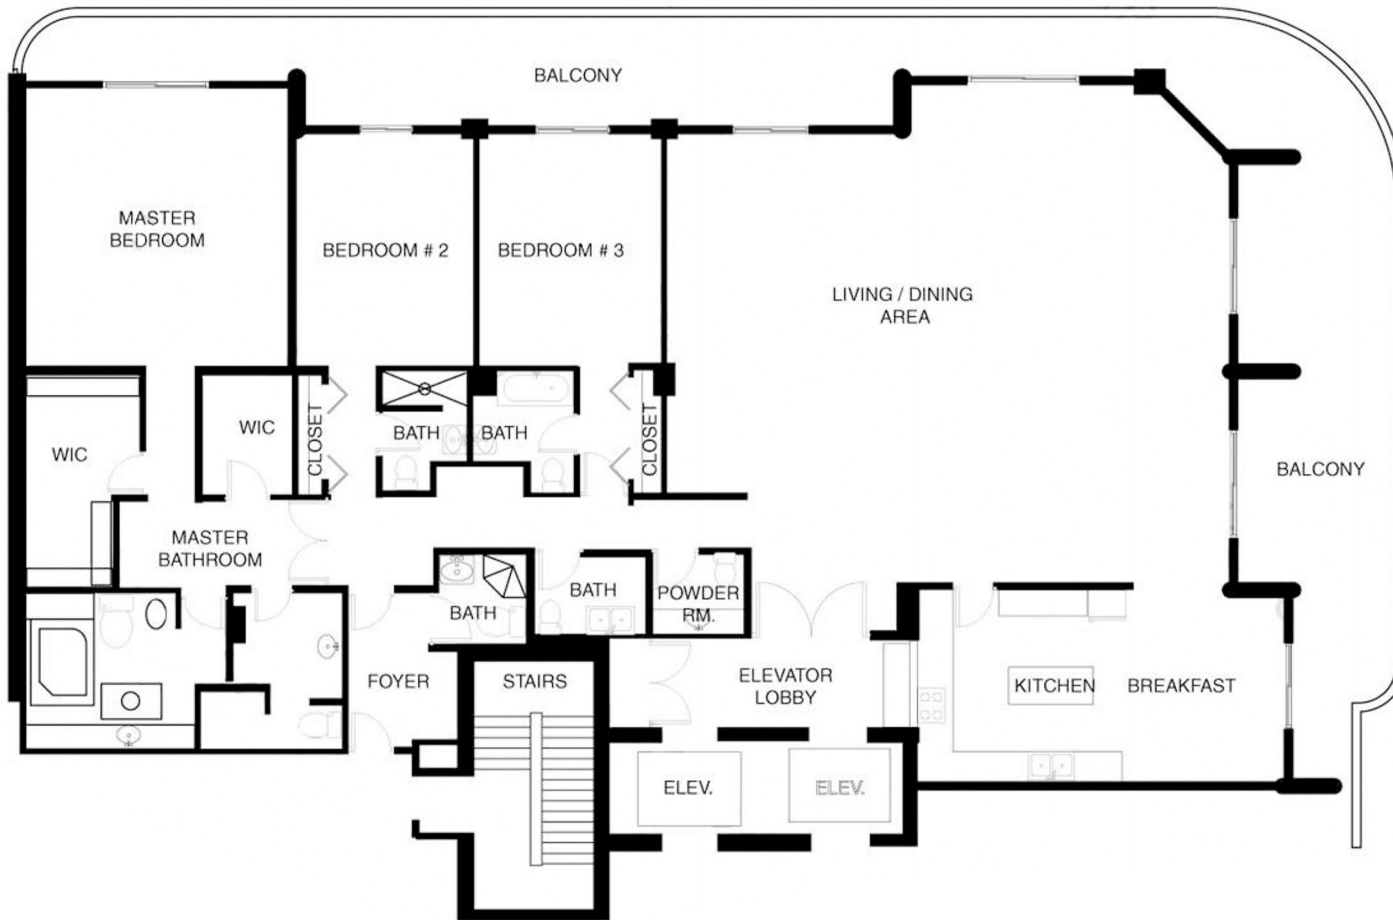

The Palace

Bal Harbour

Unit G

3 BEDROOMS 5.5 BATHS

INTERIOR AREA: 3630 SQ. FT. 337 M²