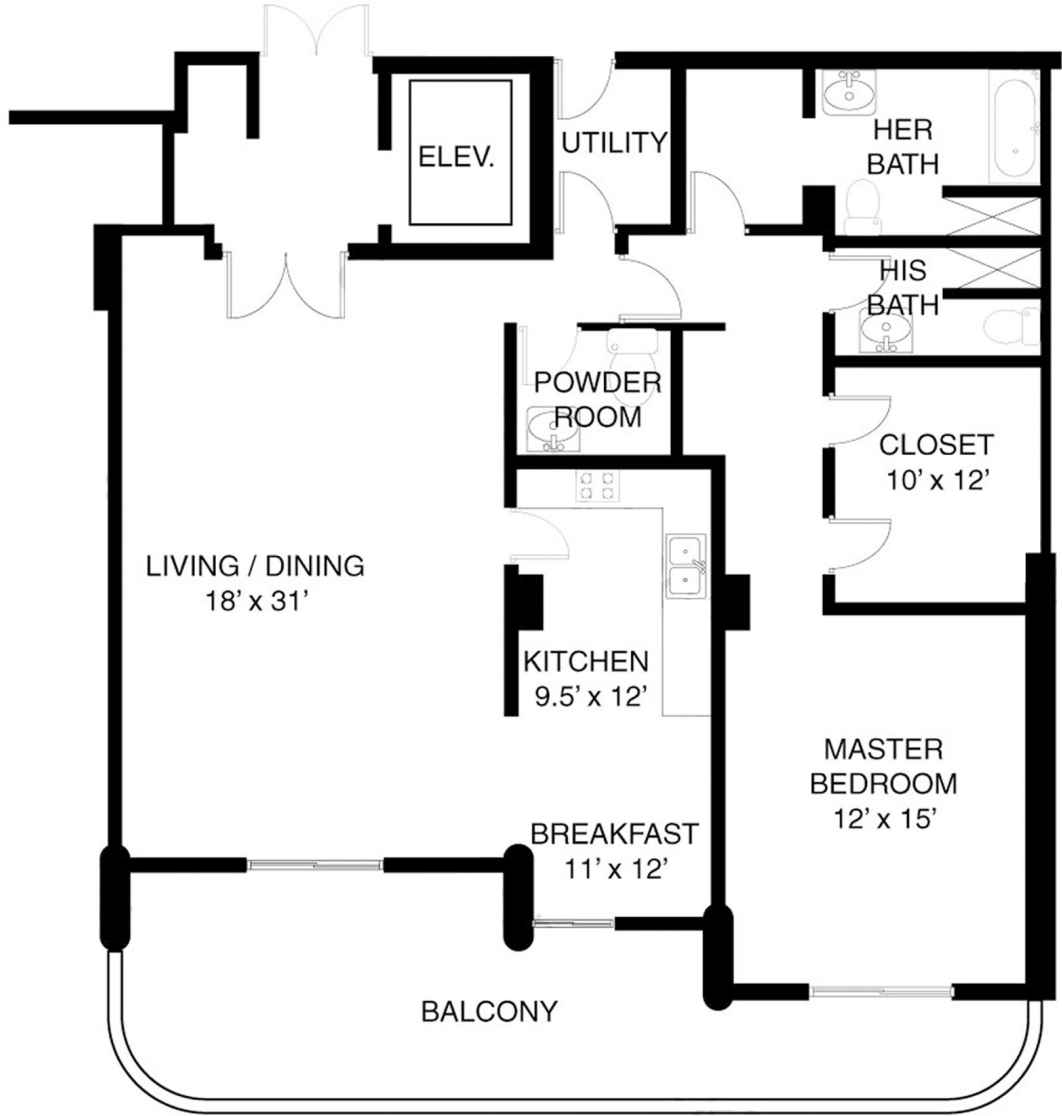

# The Palace

Bal Harbour

## Unit H

1 BEDROOMS 1.5 BATHS

INTERIOR AREA: 1690 SQ. FT. 157 M<sup>2</sup>

[www.MiamiResidence.com](http://www.MiamiResidence.com)

305-751-1000

**Miami Residence Realty**