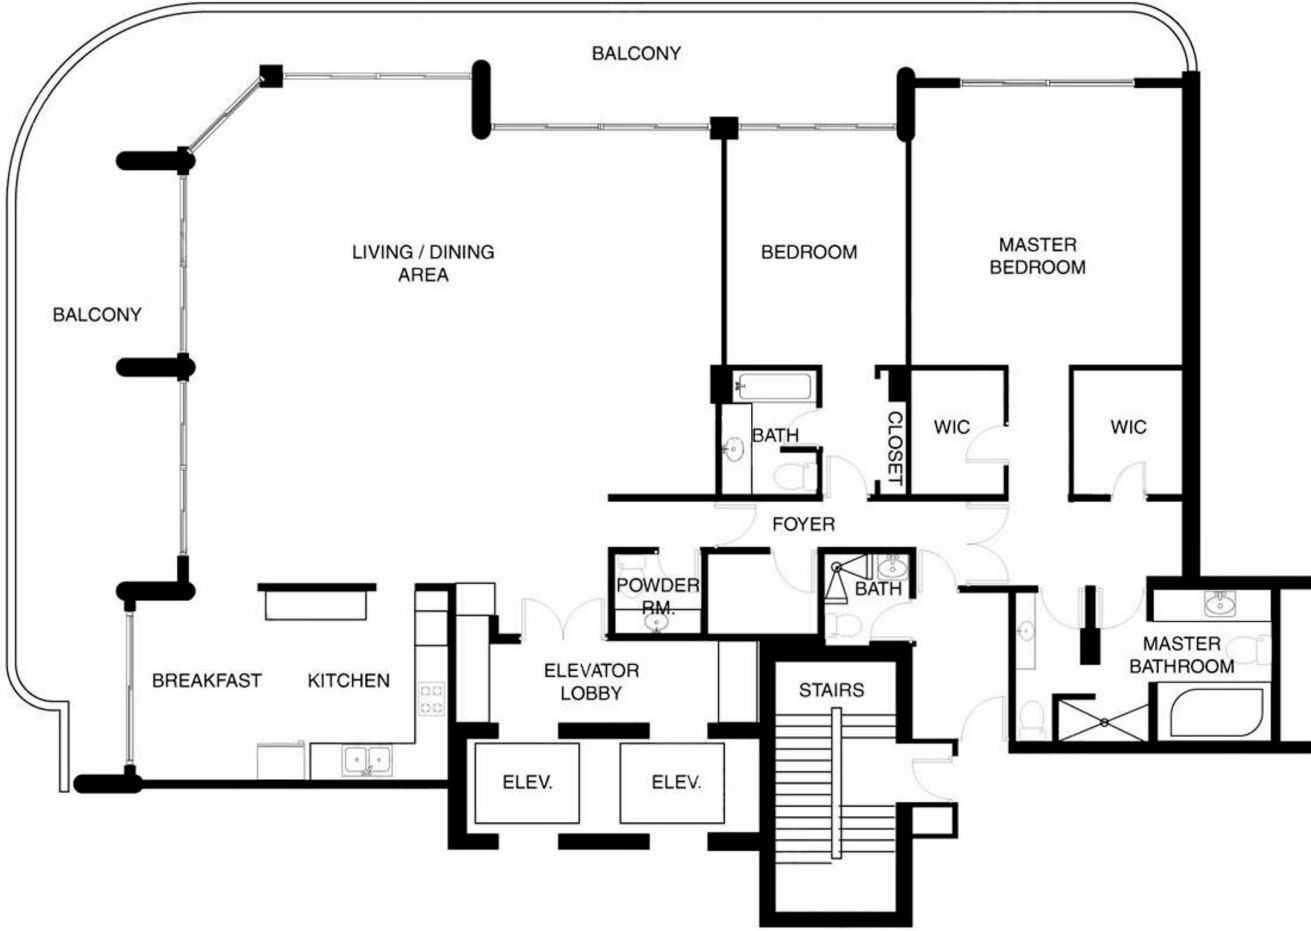

The Palace

Bal Harbour

Unit B

2 BEDROOMS 4.5 BATHS
 INTERIOR AREA: 3110 SQ. FT. 289 M²