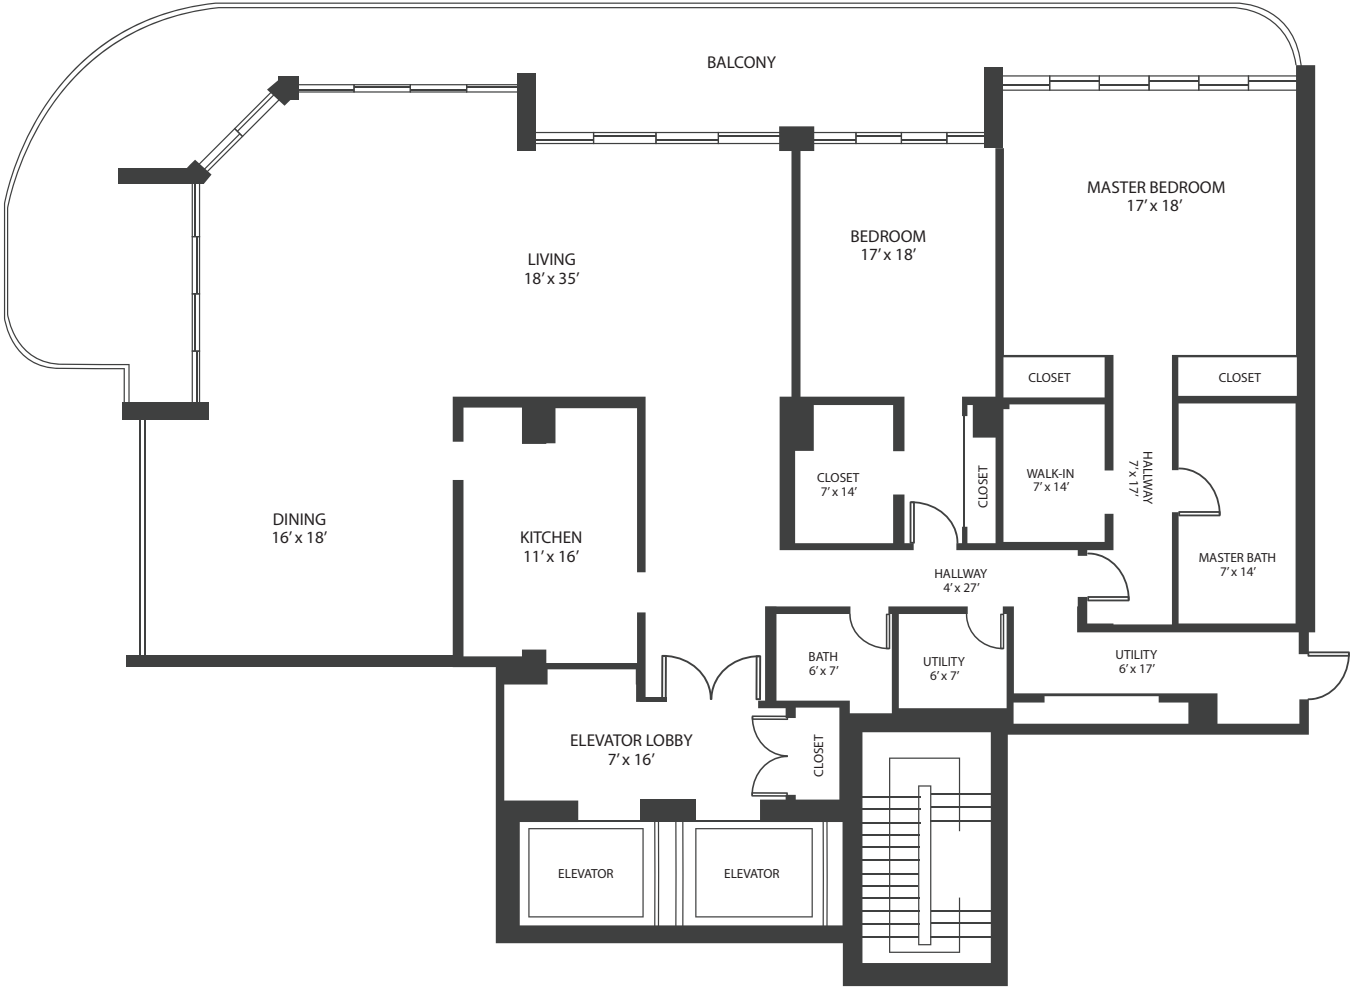

The Palace

Bal Harbour

Unit I

2 BEDROOMS 2 BATHS

INTERIOR AREA: 2656 SQ. FT. 247 M²