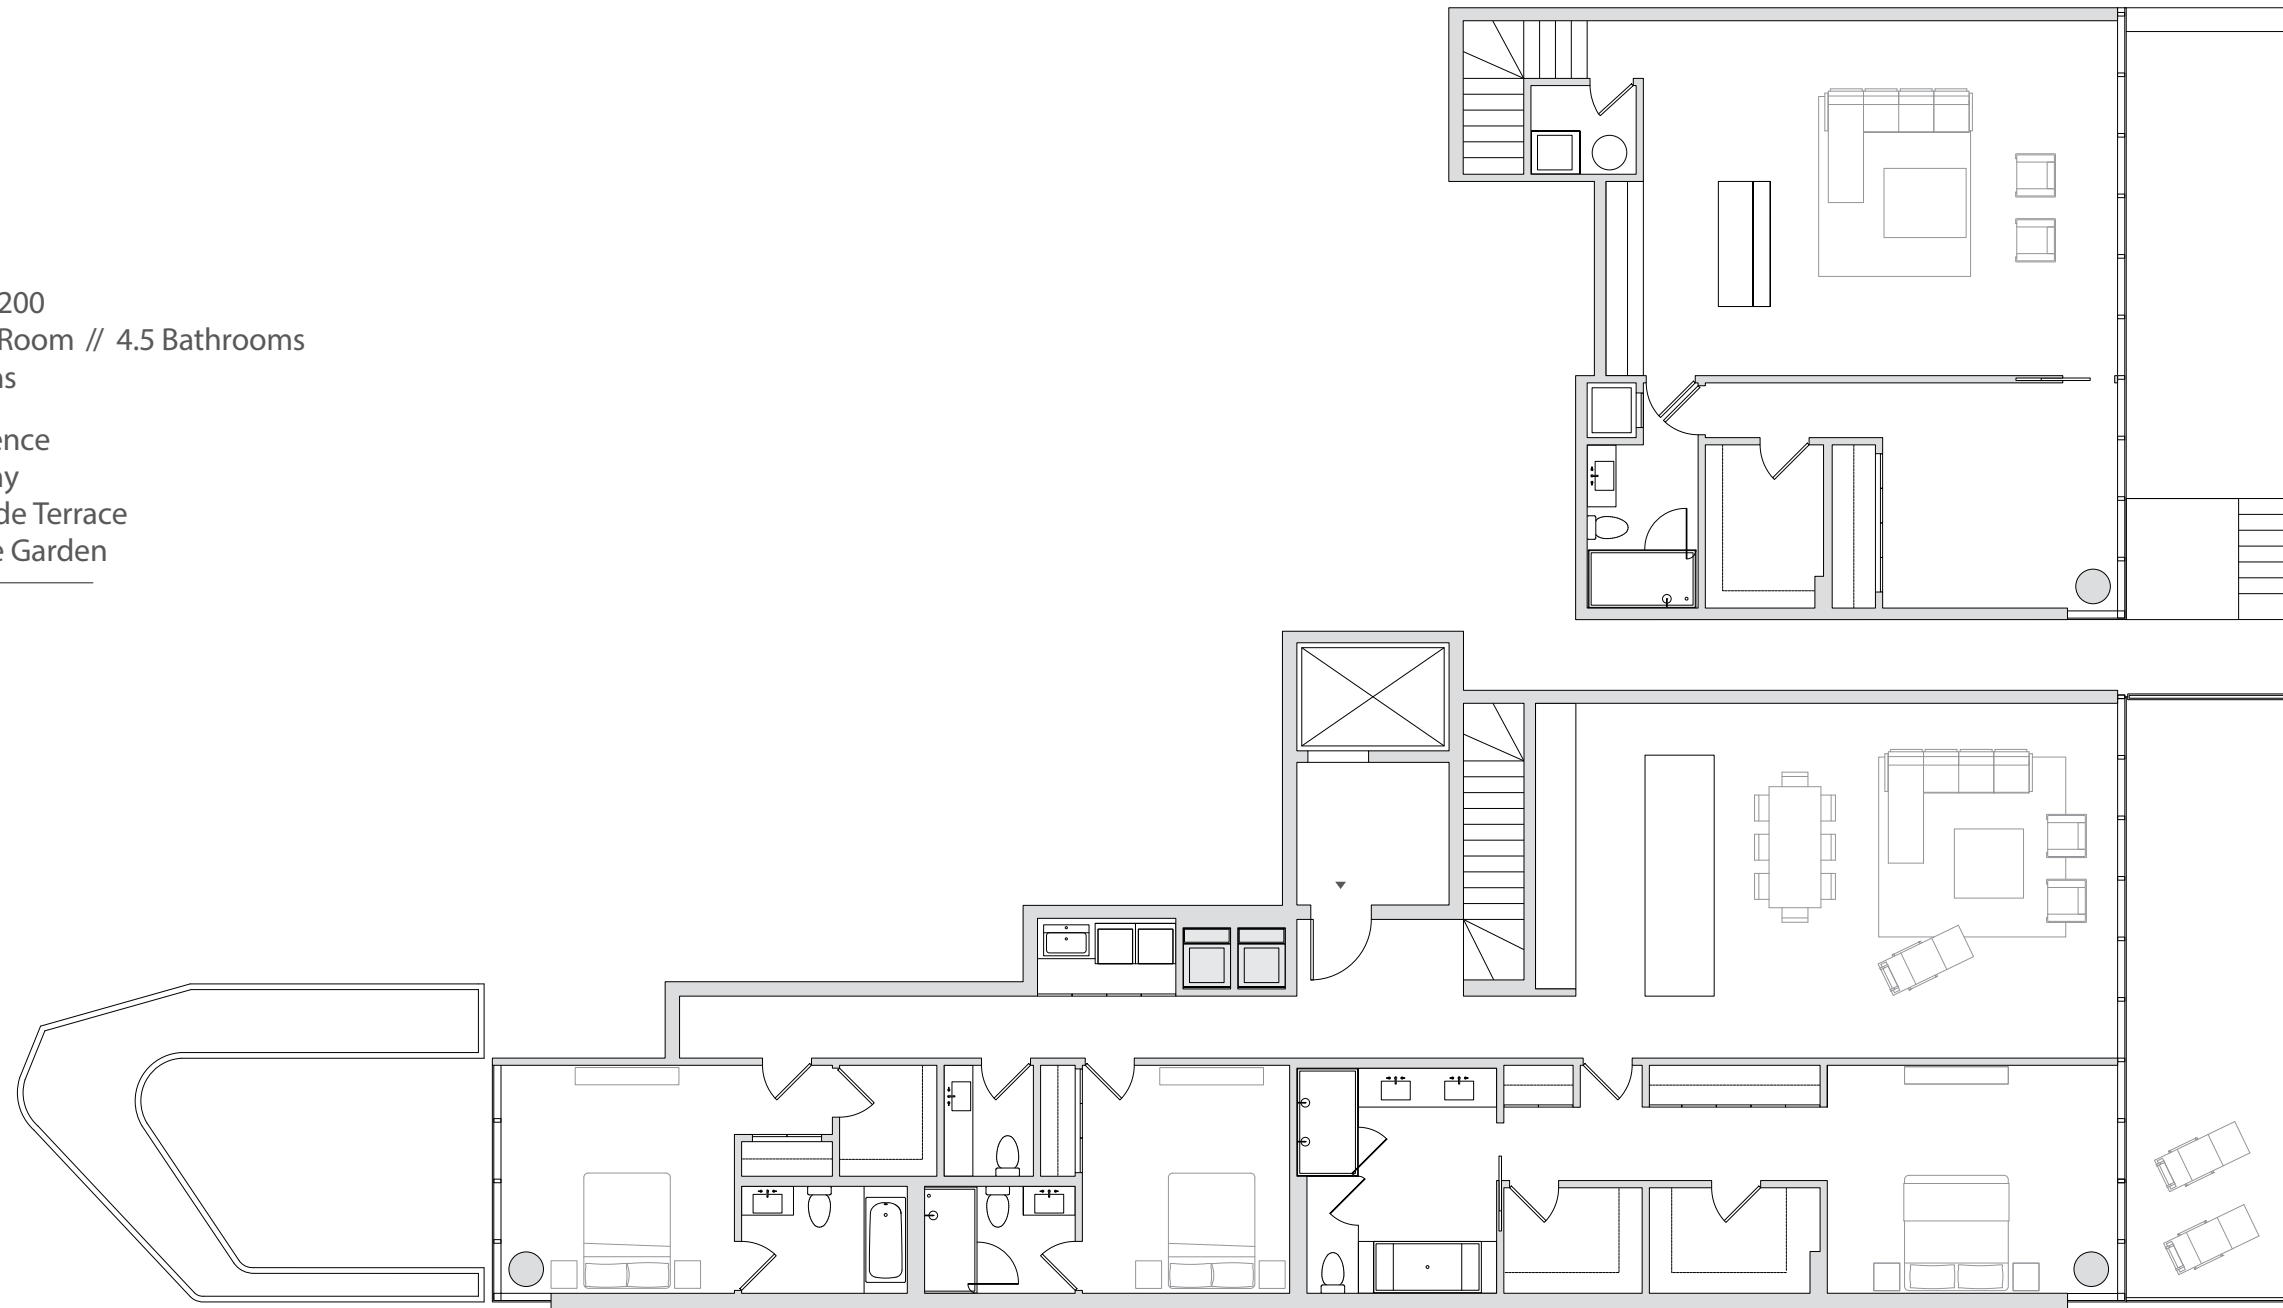

321 OCEAN ENRIQUE NORTEN SOUTH BEACH

TWO-STORY BEACH VILLA 200
3 Bedrooms, Den & Media Room // 4.5 Bathrooms
Balcony & 2 Private Gardens

3,745 sf // 348 m² Residence
350 sf // 33 m² Balcony
421 sf // 39 m² Poolside Terrace
229 sf // 21 m² Private Garden

4,745 sf // 441 m² Total

LOWER LEVEL

UPPER LEVEL