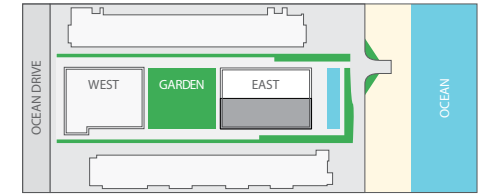

321 OCEAN ENRIQUE NORTEN SOUTH BEACH

TWO-STORY BEACH VILLA 200
3 Bedrooms, Den & Media Room // 4.5 Bathrooms
Balcony & 2 Private Gardens

3,745 sf // 348 m² Residence
350 sf // 33 m² Balcony
421 sf // 39 m² Poolside Terrace
229 sf // 21 m² Private Garden

4,745 sf // 441 m² Total

LOWER LEVEL

UPPER LEVEL