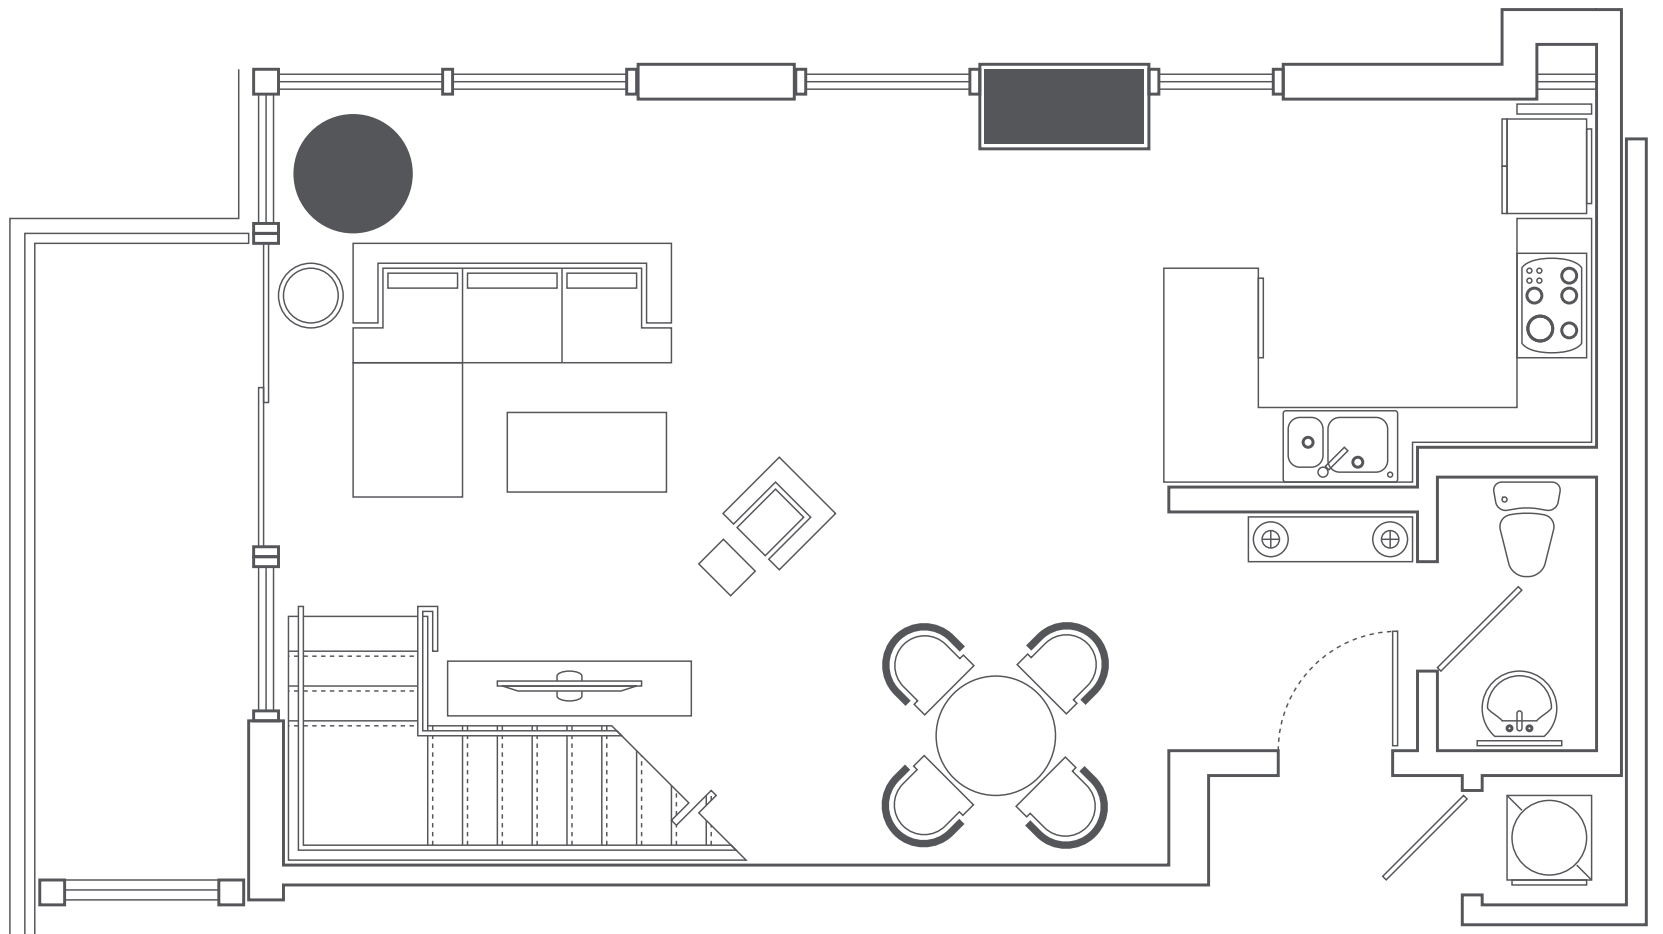

THE bond

1080 BRICKELL

www.MiamiResidence.com
305-751-1000
Miami Residence Realty

loft

A

bed

1

bath

1.5

ft²

1,129

m²

104.88

THE INFORMATION PROVIDED, INCLUDING PRICING, IS SOLELY FOR INFORMATIONAL PURPOSES, AND IS SUBJECT TO CHANGE WITHOUT NOTICE. ORAL REPRESENTATIONS CANNOT BE RELIED UPON AS CORRECTLY STATING THE REPRESENTATIONS OF THE DEVELOPER. FOR CORRECT REPRESENTATIONS, REFERENCE SHOULD BE MADE TO THE DOCUMENTS REQUIRED BY SECTION 718.503, FLORIDA STATUTES, TO BE FURNISHED BY A DEVELOPER TO A BUYER OR LESSEE.