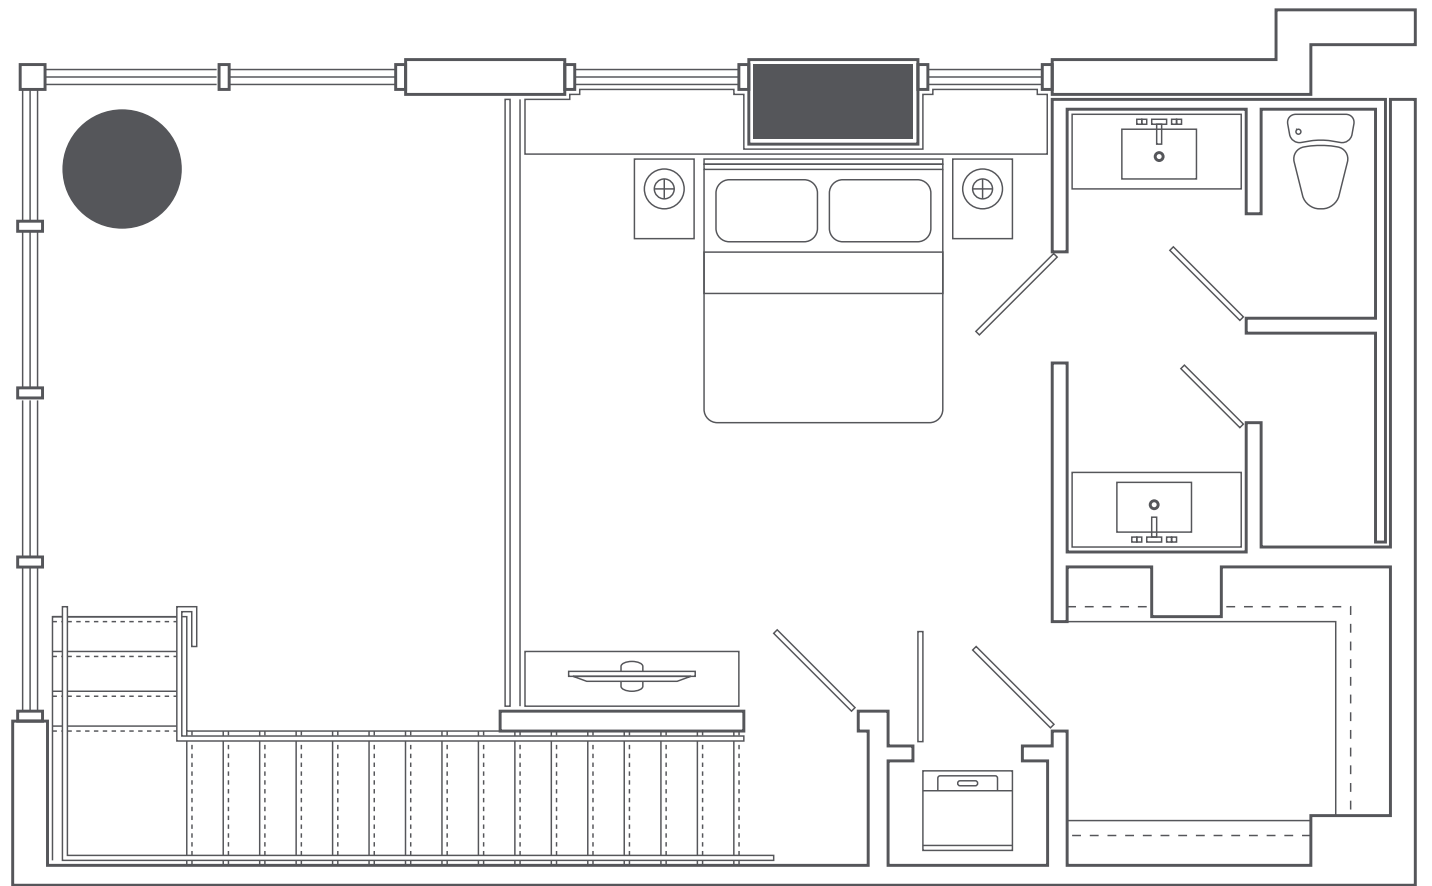

THE bond

1080 BRICKELL

www.MiamiResidence.com
305-751-1000
Miami Residence Realty

loft

A

bed

1

bath

1.5

ft²

1,129

m²

104.88

THE INFORMATION PROVIDED, INCLUDING PRICING, IS SOLELY FOR INFORMATIONAL PURPOSES, AND IS SUBJECT TO CHANGE WITHOUT NOTICE. ORAL REPRESENTATIONS CANNOT BE RELIED UPON AS CORRECTLY STATING THE REPRESENTATIONS OF THE DEVELOPER. FOR CORRECT REPRESENTATIONS, REFERENCE SHOULD BE MADE TO THE DOCUMENTS REQUIRED BY SECTION 718.503, FLORIDA STATUTES, TO BE FURNISHED BY A DEVELOPER TO A BUYER OR LESSEE.