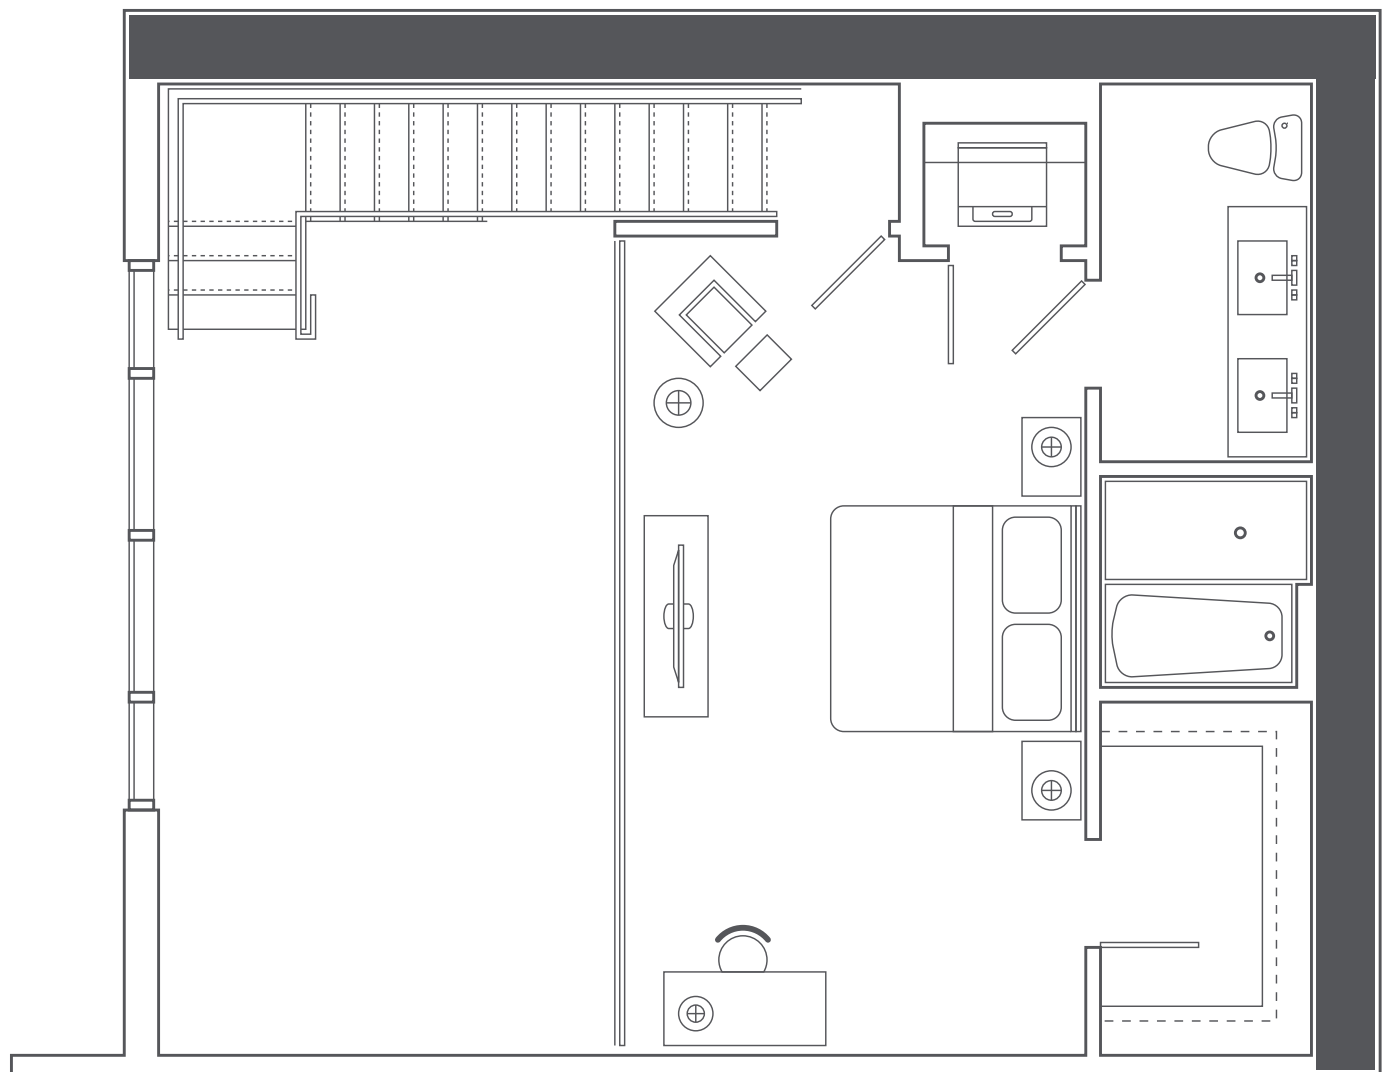

THE bond

1080 BRICKELL

www.MiamiResidence.com
305-751-1000
Miami Residence Realty

loft

bed

bath

ft²

1,031

m²

95.78

THE INFORMATION PROVIDED, INCLUDING PRICING, IS SOLELY FOR INFORMATIONAL PURPOSES, AND IS SUBJECT TO CHANGE WITHOUT NOTICE. ORAL REPRESENTATIONS CANNOT BE RELIED UPON AS CORRECTLY STATING THE REPRESENTATIONS OF THE DEVELOPER. FOR CORRECT REPRESENTATIONS, REFERENCE SHOULD BE MADE TO THE DOCUMENTS REQUIRED BY SECTION 718.503, FLORIDA STATUTES, TO BE FURNISHED BY A DEVELOPER TO A BUYER OR LESSEE.