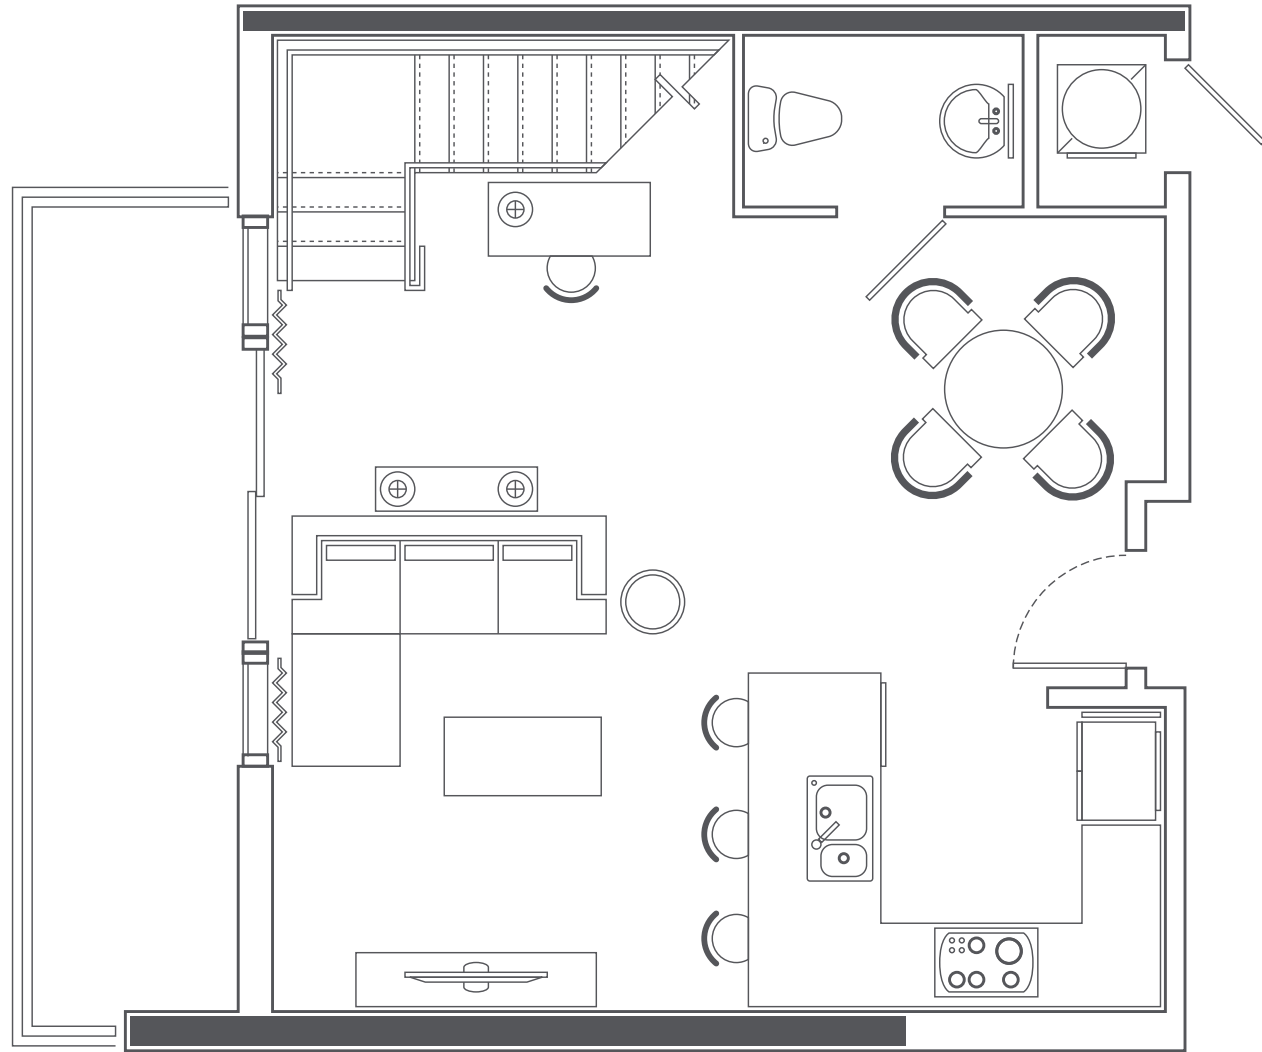

THE bond

1080 BRICKELL

www.MiamiResidence.com
305-751-1000
Miami Residence Realty

loft

bed

bath

ft²

1,031

m²

95.78

THE INFORMATION PROVIDED, INCLUDING PRICING, IS SOLELY FOR INFORMATIONAL PURPOSES, AND IS SUBJECT TO CHANGE WITHOUT NOTICE. ORAL REPRESENTATIONS CANNOT BE RELIED UPON AS CORRECTLY STATING THE REPRESENTATIONS OF THE DEVELOPER. FOR CORRECT REPRESENTATIONS, REFERENCE SHOULD BE MADE TO THE DOCUMENTS REQUIRED BY SECTION 718.503, FLORIDA STATUTES, TO BE FURNISHED BY A DEVELOPER TO A BUYER OR LESSEE.