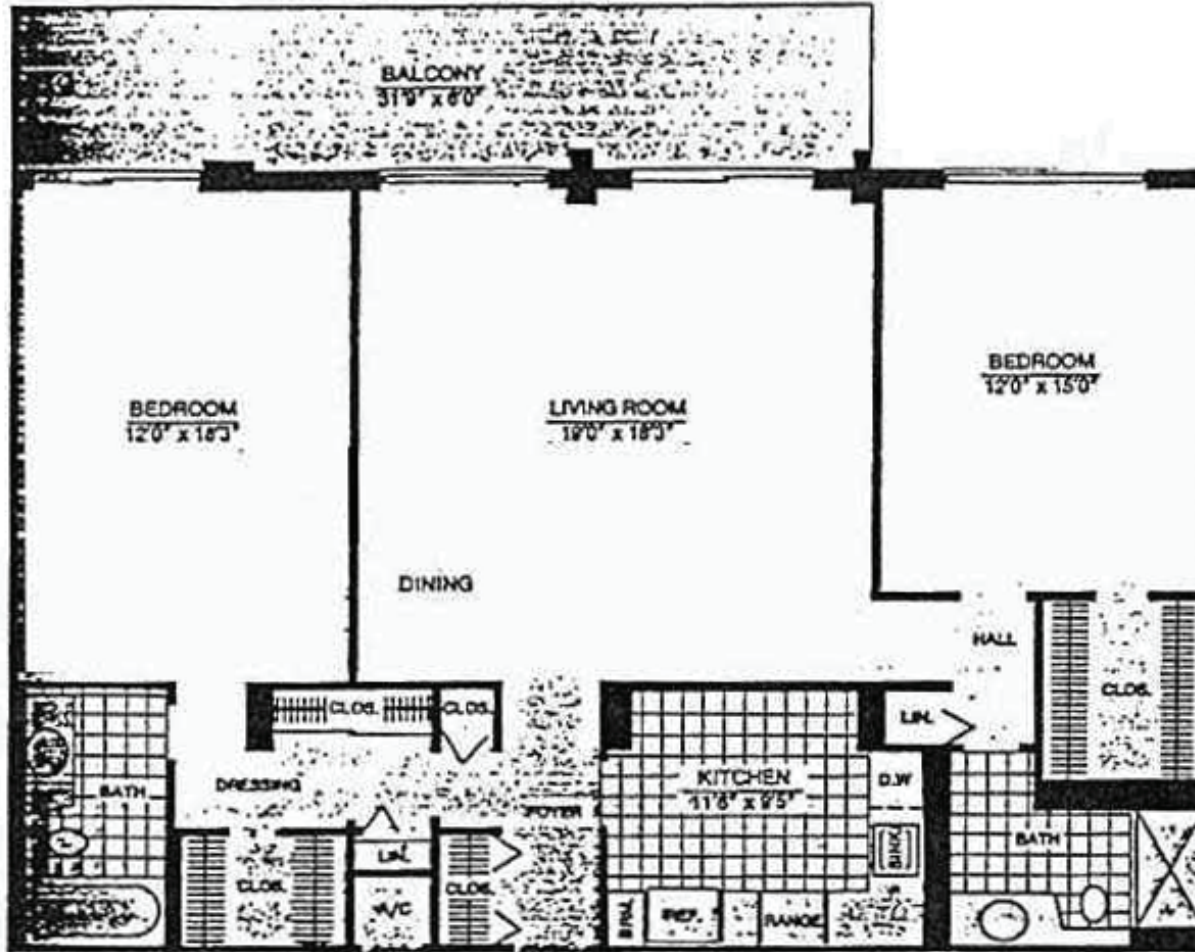

ADMIRAL'S PORT  
2801 - 2851

Apartment C  
1466 Square Feet

### Line 04

2 Bedrooms  
2 Bathroom