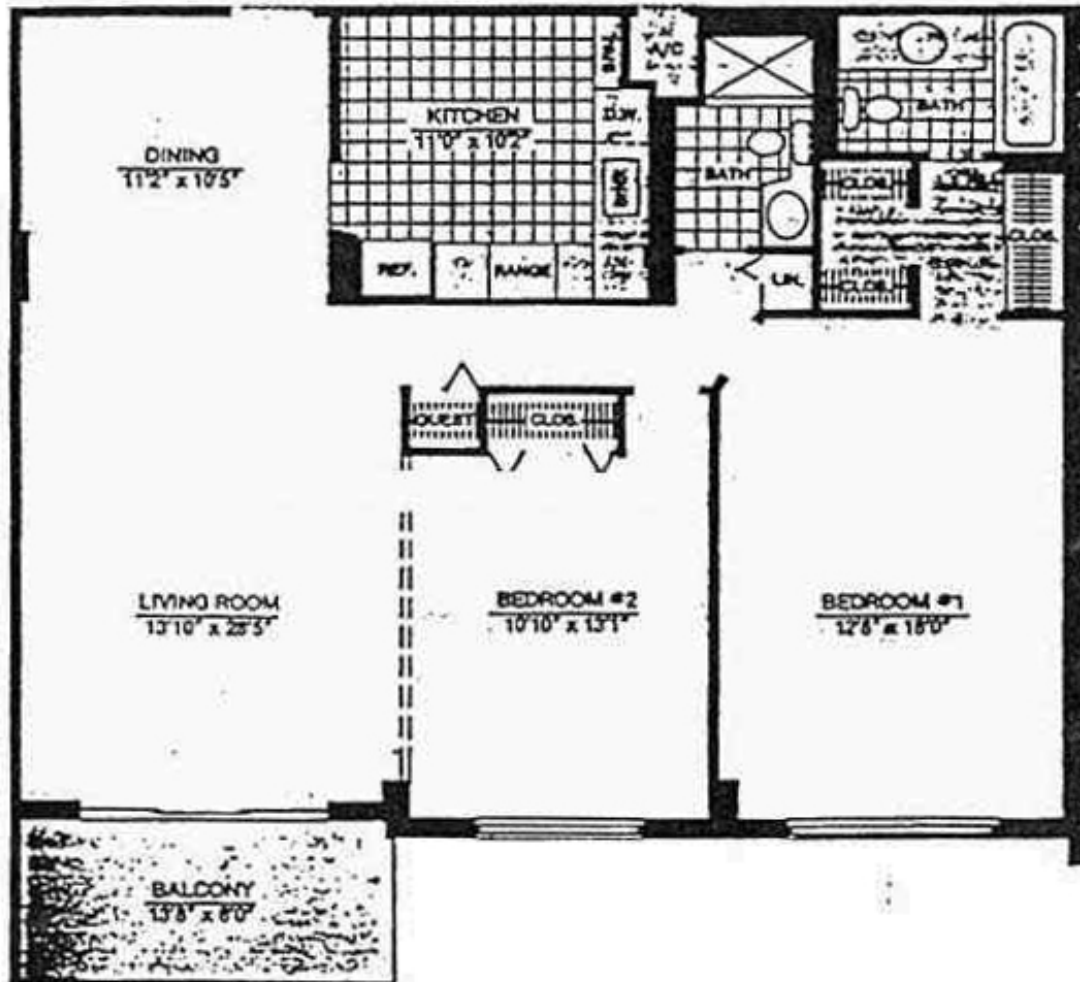

ADMIRAL'S PORT  
2801 - 2851

Apartment B  
1220 Square Feet

### Line 12

2 Bedrooms  
2 Bathroom