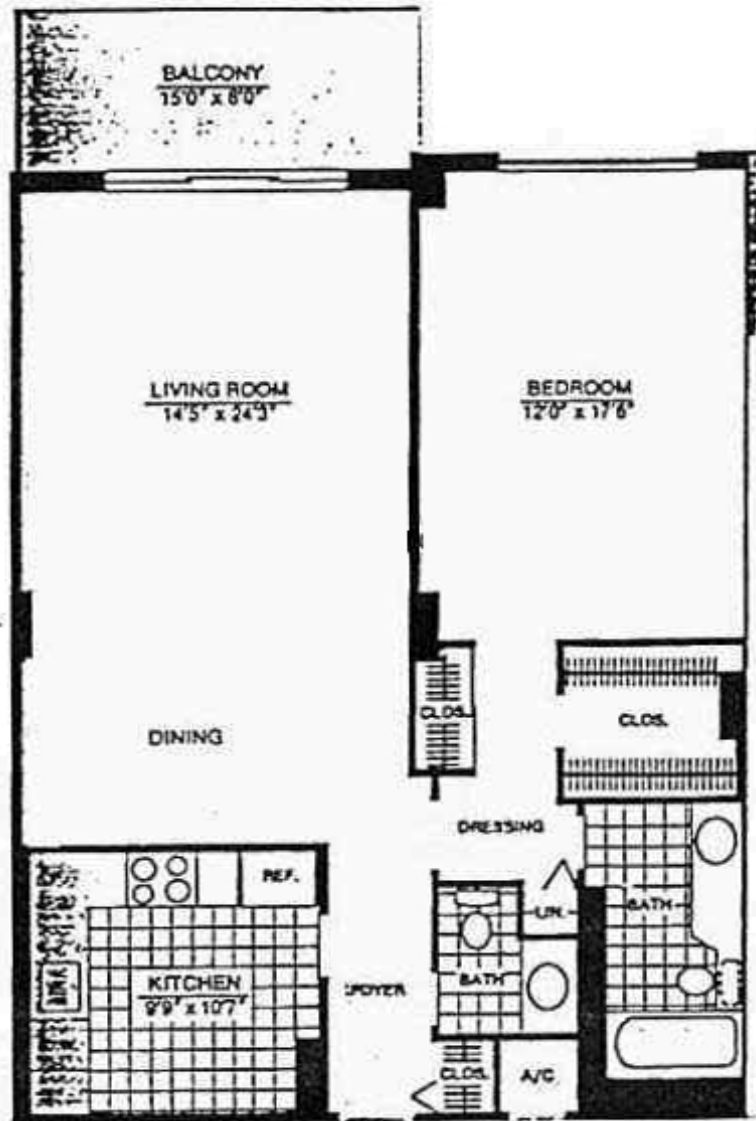

ADMIRAL'S PORT
2801 - 2851

Apartment A1
1066 Square Feet

Line 15

- 1 Bedrooms
- 1 Bathroom