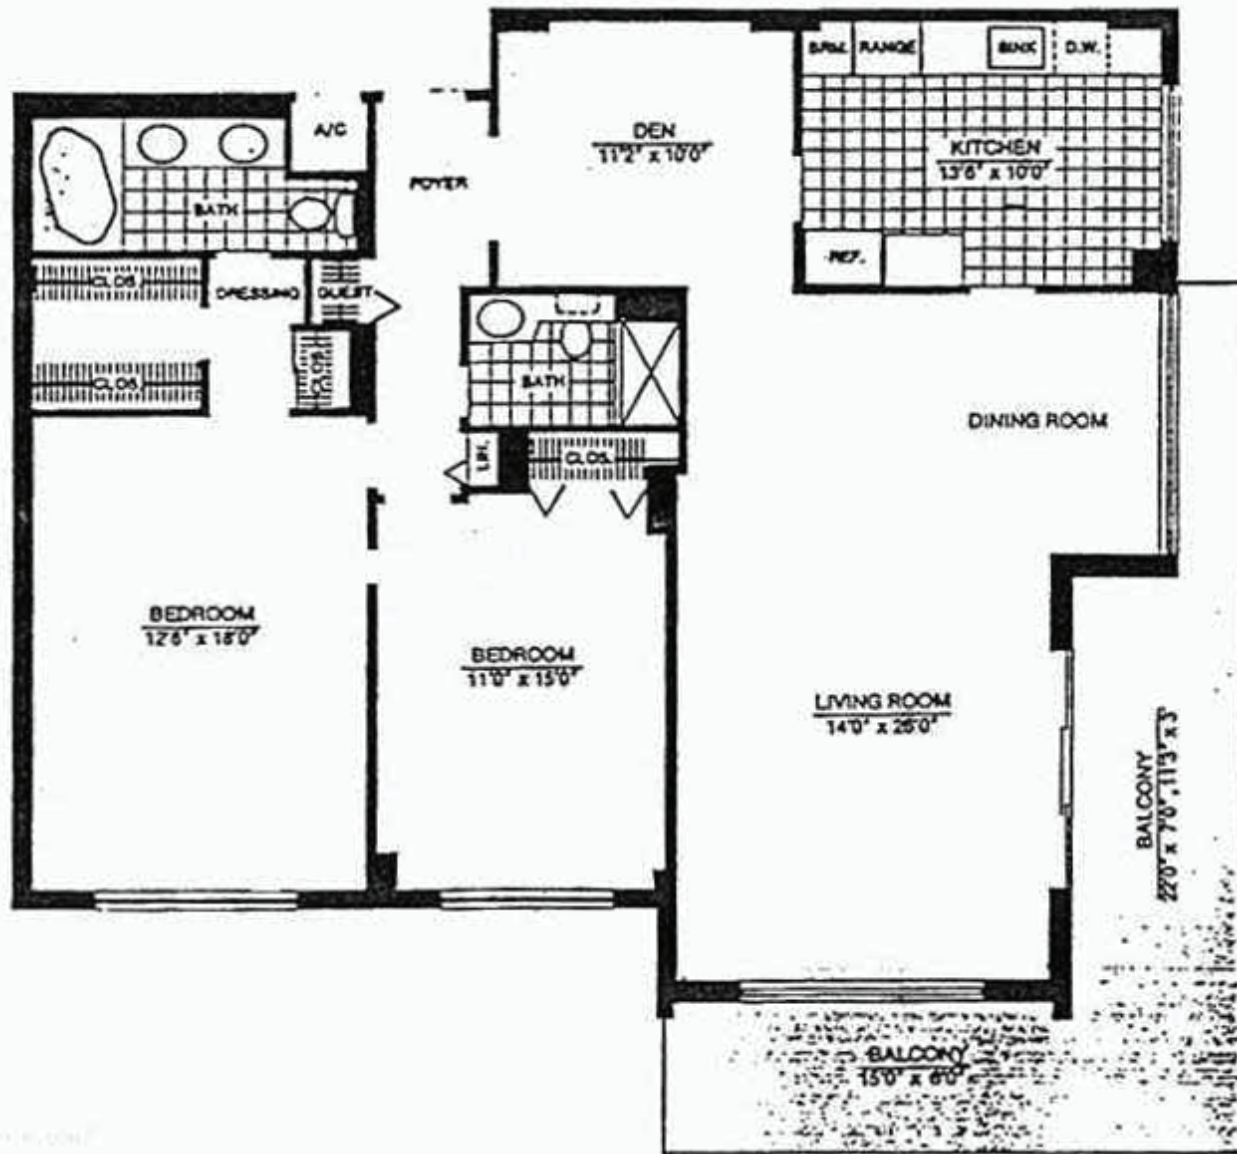

ADMIRAL'S PORT  
2801 - 2851

Apartment E  
1693 Square Feet

**Line 16**

2 Bedrooms  
2 Bathroom