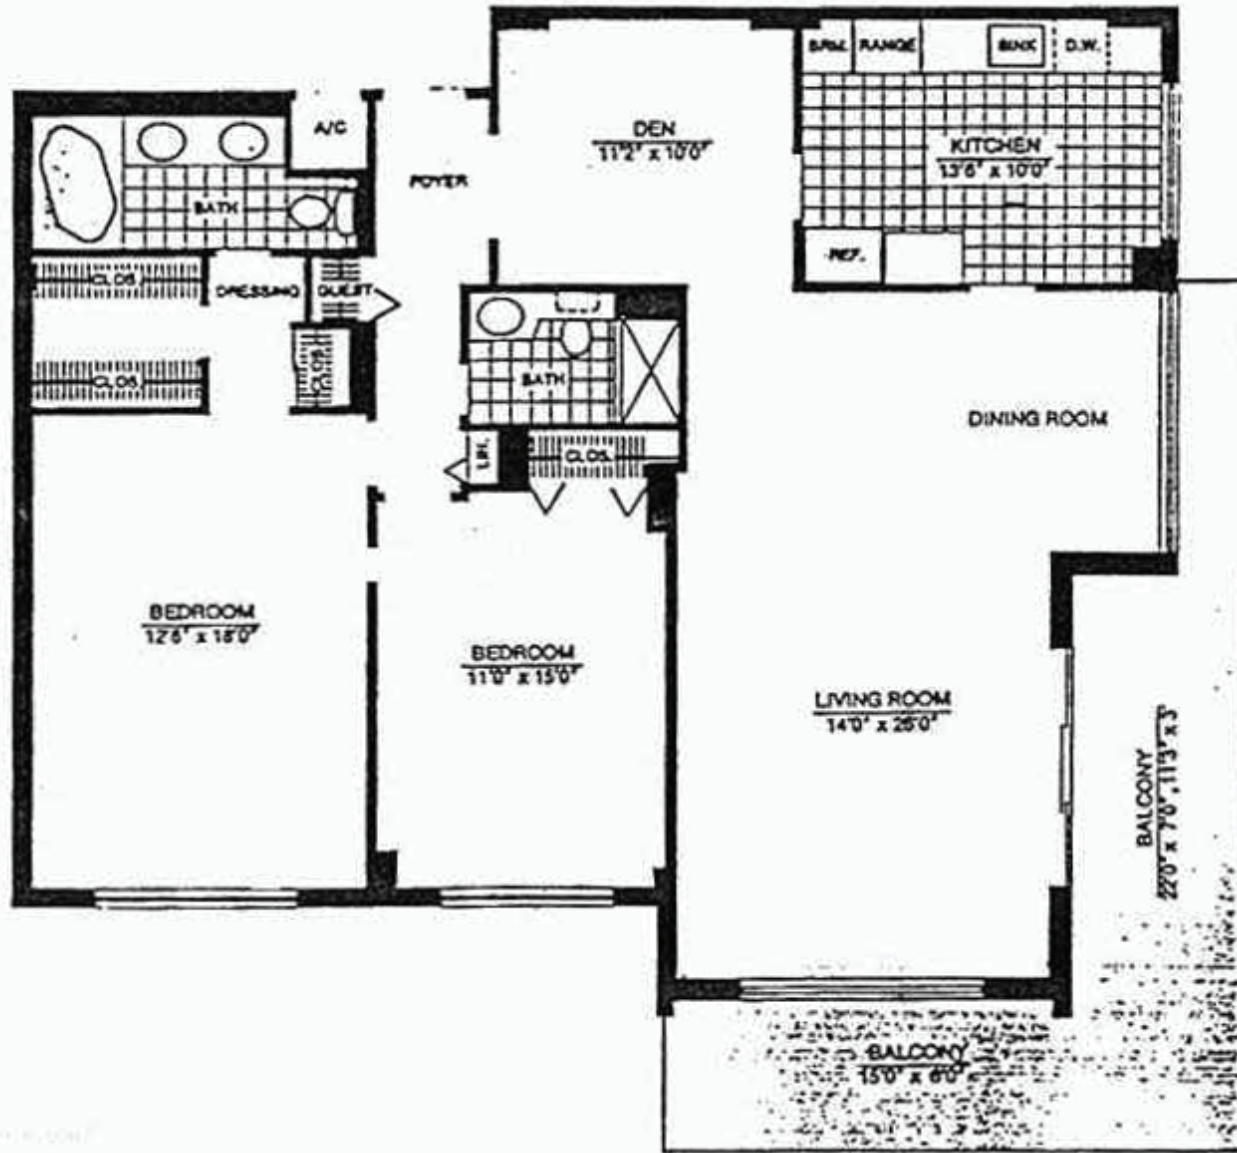

ADMIRAL'S PORT
2801 - 2851

Apartment E
1693 Square Feet

Line 17

2 Bedrooms
2 Bathroom