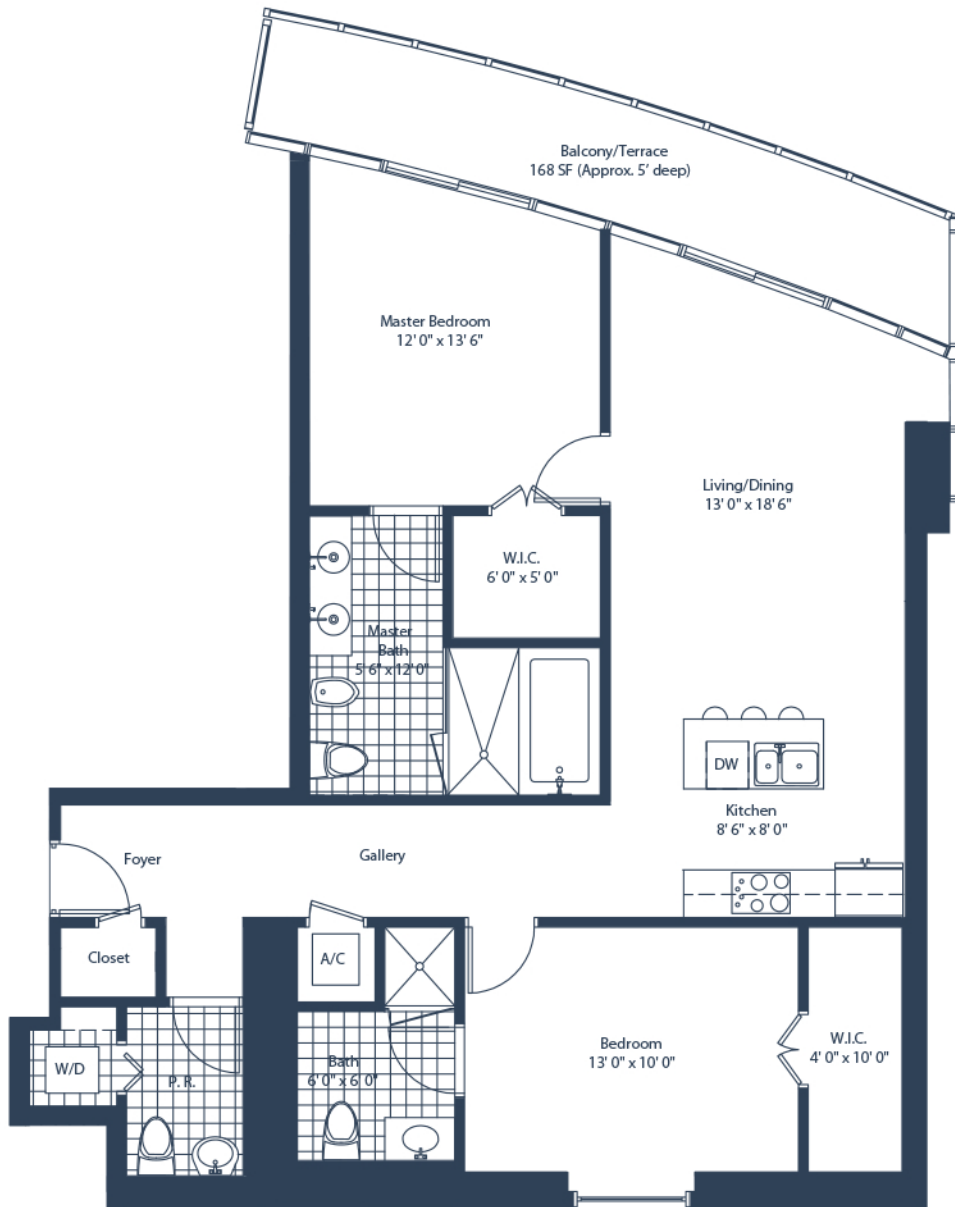

marinablue

UNIT B4	LINE 9
2 Bedroom / 2.5 Bath	
Levels: 15 - 44	
Area Under AC:	1323 SF
Balcony:	168 SF
Total:	1491 SF

www.MiamiResidence.com - 305-751-1000 - Miami Residence Realty

These drawings are conceptual only and are subject to change without notice at the discretion of the developer. The developer reserves the right to make additions, deletions and modifications to the drawings as the developer may deem appropriate or desirable. Dimensions and square footages are approximate and may vary with actual construction.