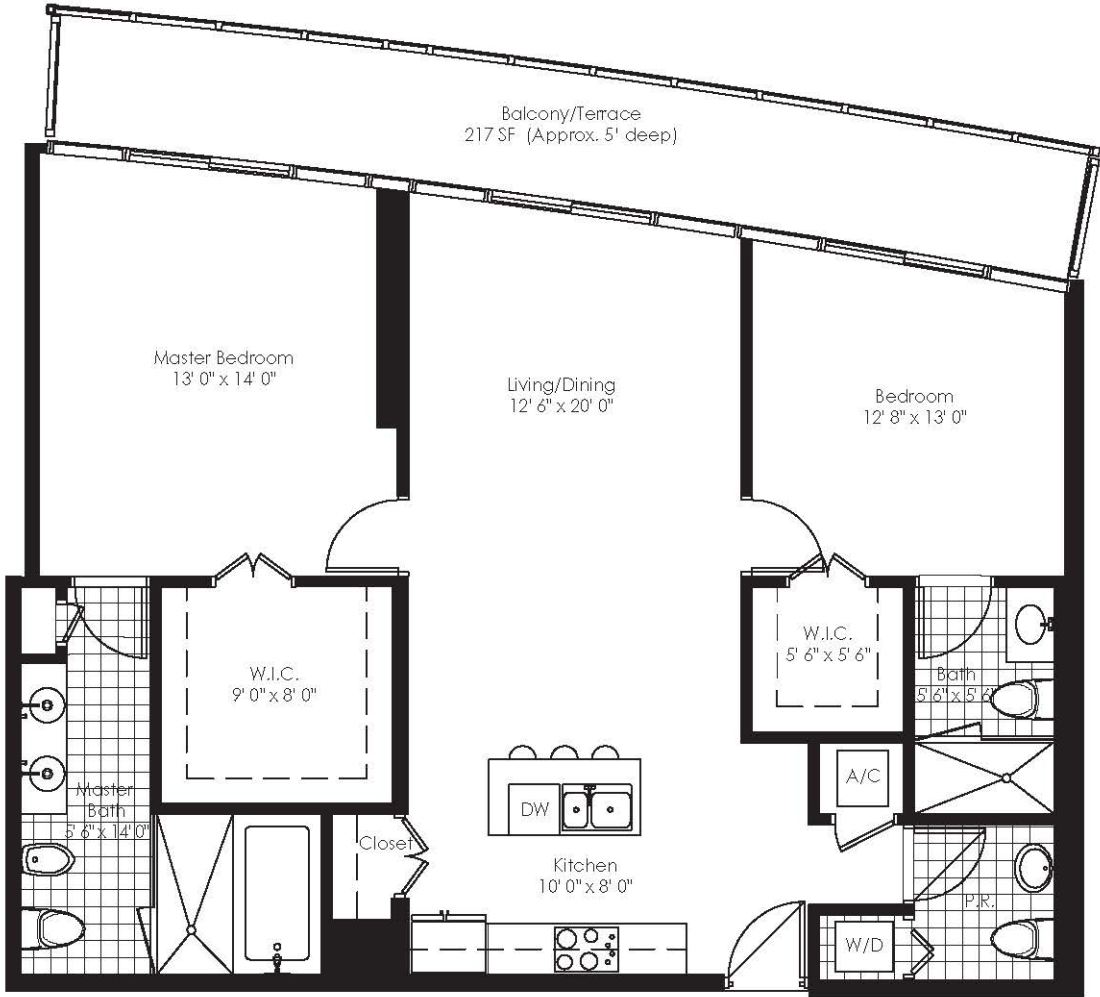

Marina Blue
Downtown Miami

Unit 02

2 BEDROOMS 2.5 BATHS

INTERIOR AREA: 1331 SQ. FT. 124 M²
EXTERIOR AREA: 125 SQ. FT. 12 M²