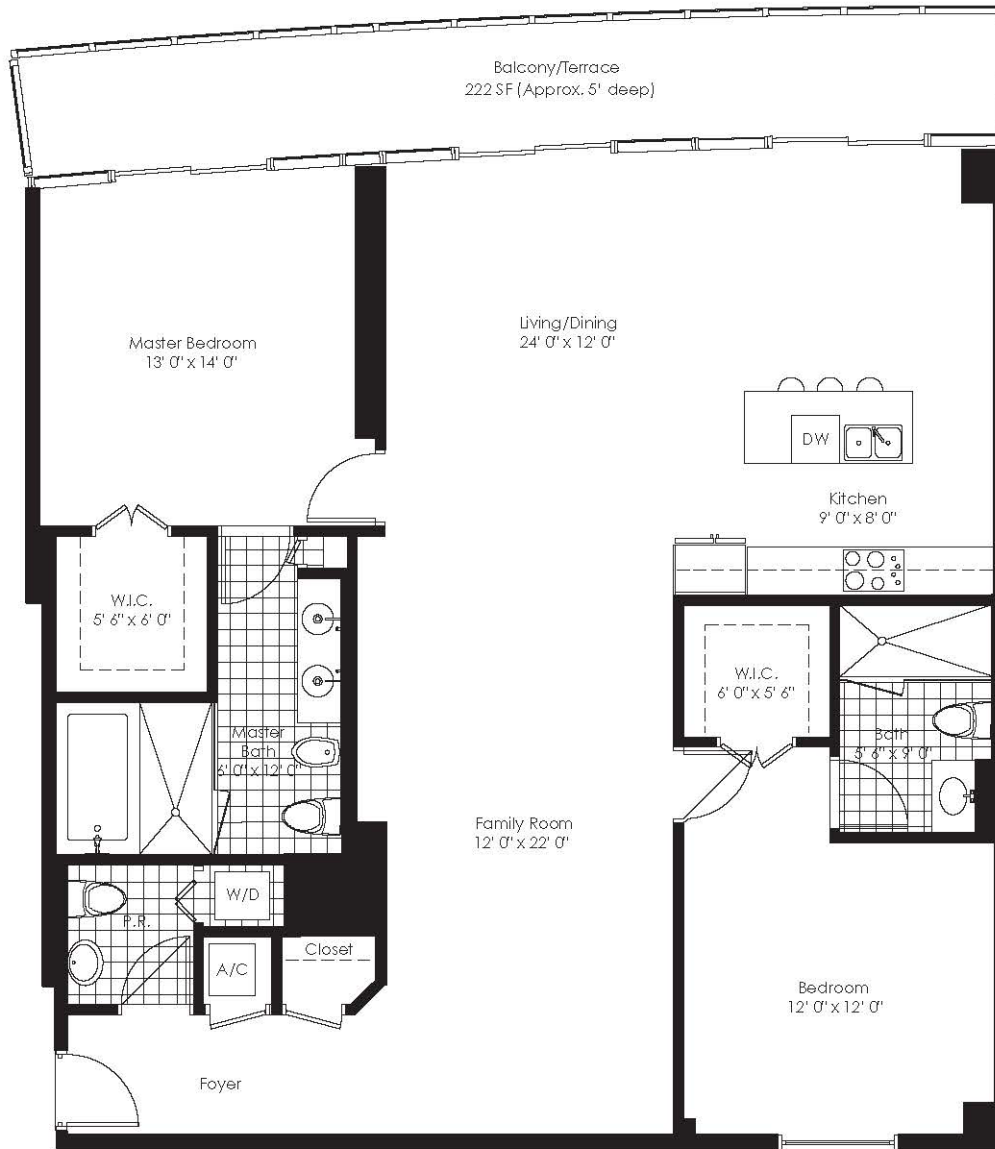

Marina Blue

Downtown Miami

Unit 05

2 BEDROOMS 2 BATHS

INTERIOR AREA: 1660 SQ. FT. 154 M²

EXTERIOR AREA: 222 SQ. FT. 21 M²

www.MiamiResidence.com

305-751-1000