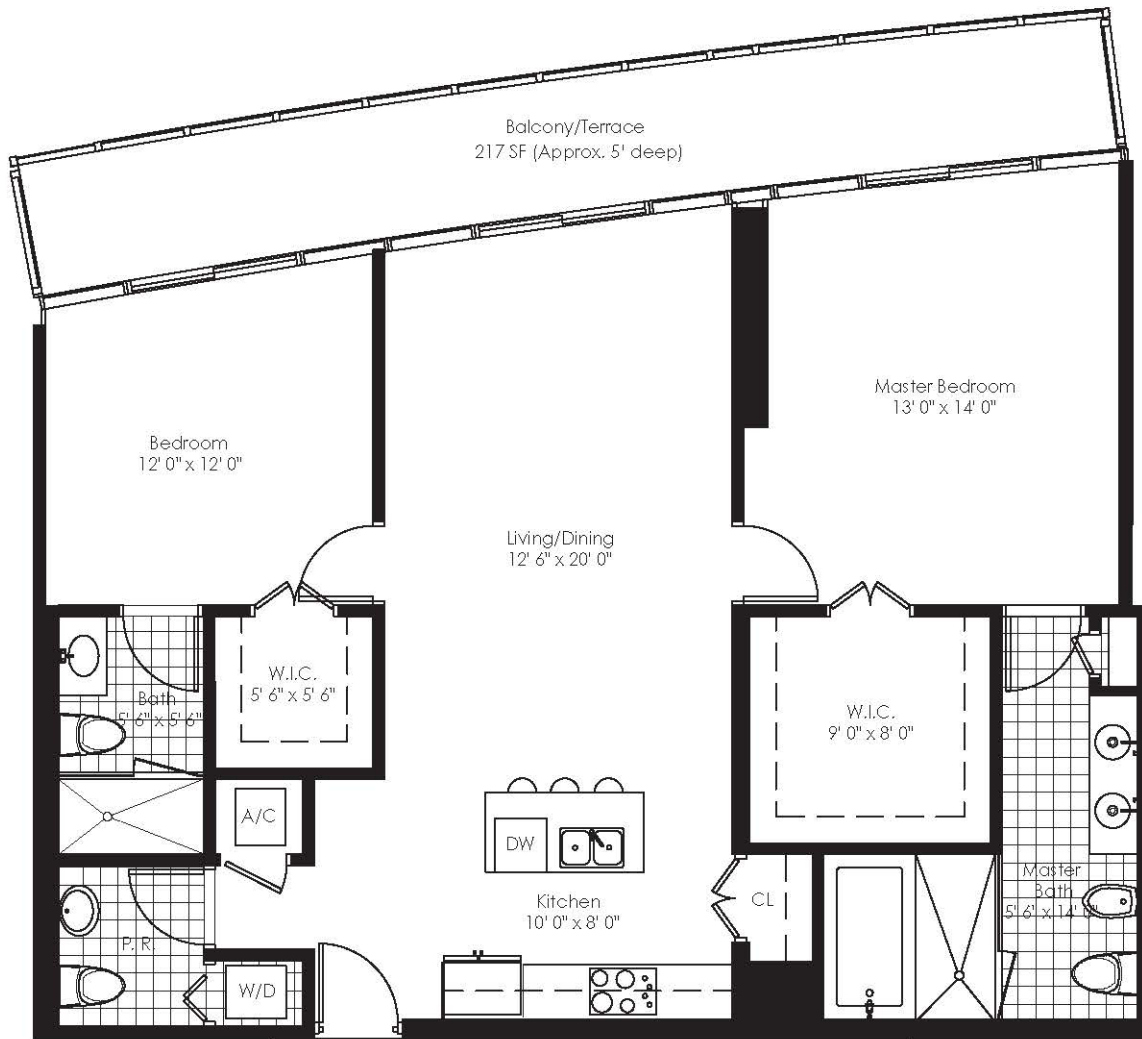

Marina Blue

Downtown Miami

Unit 07

2 BEDROOMS 2 BATHS

INTERIOR AREA: 1318 SQ. FT. 122 M²

EXTERIOR AREA: 217 SQ. FT. 20 M²

www.MiamiResidence.com

305-751-1000