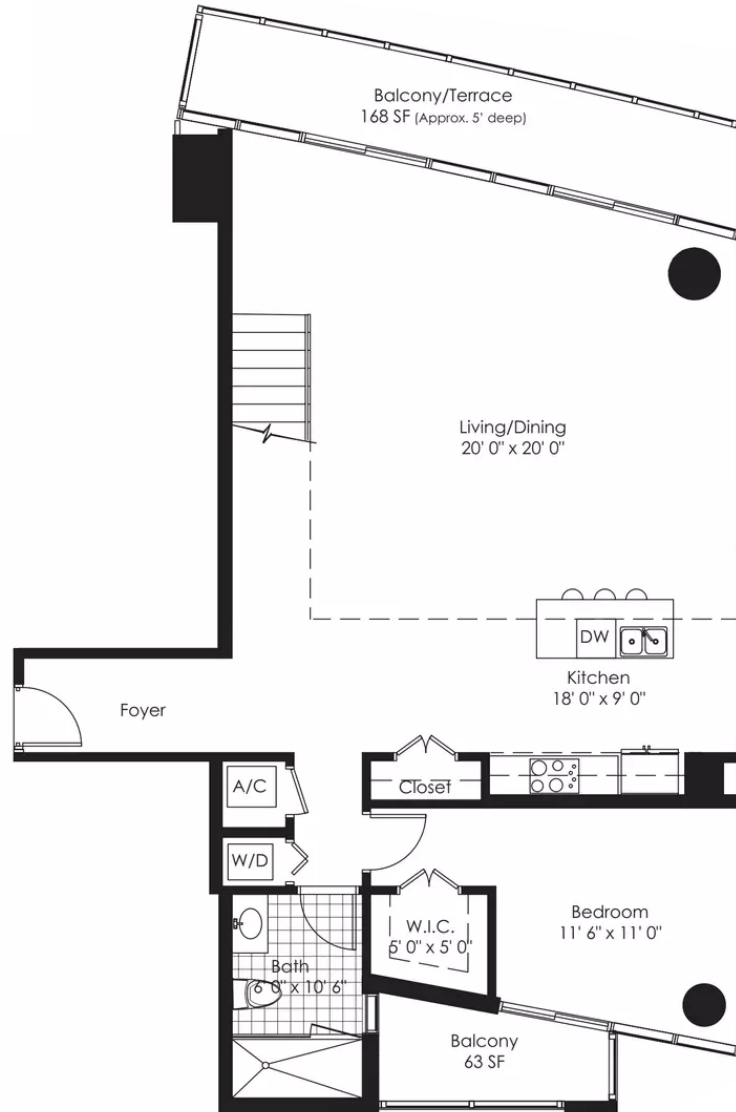

Marina Blue

Downtown Miami

Upper Level

Lower Level

Unit 01

2 BEDROOMS 2 BATHS

INTERIOR AREA: 1959 SQ. FT. 182 M²

EXTERIOR AREA: 294 SQ. FT. 27 M²