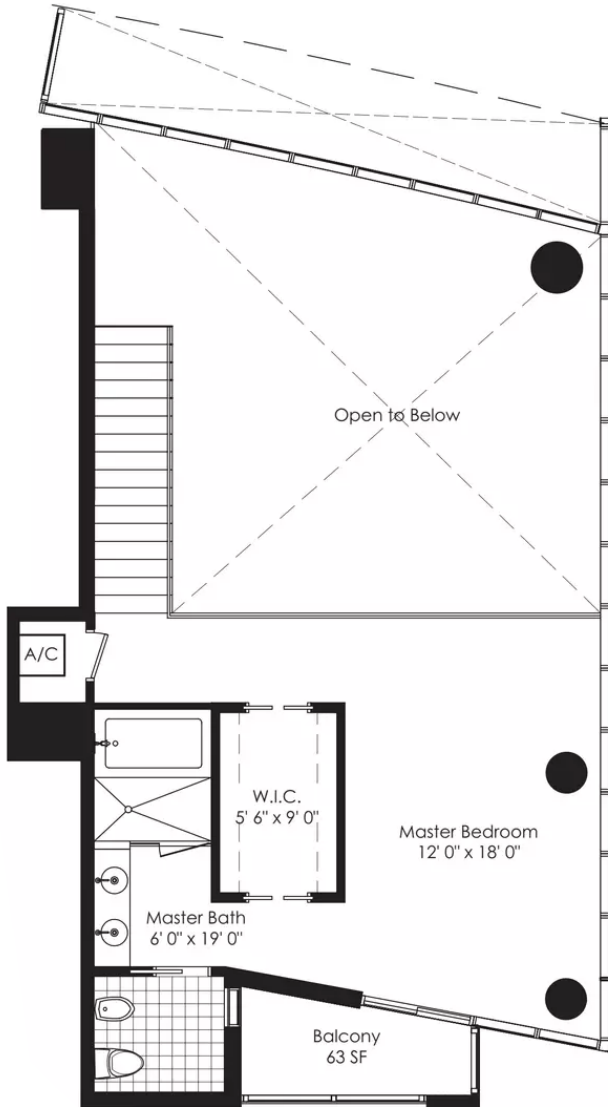

Marina Blue

Downtown Miami

Upper Level

Lower Level

Unit 01

2 BEDROOMS 2 BATHS

INTERIOR AREA: 1959 SQ. FT. 182 M²

EXTERIOR AREA: 294 SQ. FT. 27 M²