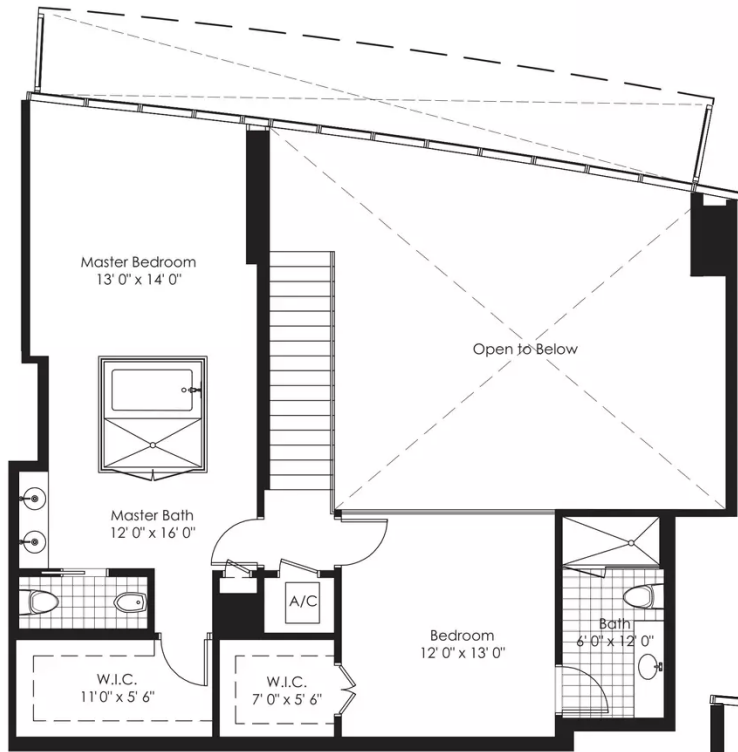

## Downtown Miami

Upper Level

Lower Level

## Unit 02

3 BEDROOMS 3.5 BATHS

INTERIOR AREA: 2330 SQ. FT. 216 M<sup>2</sup>

EXTERIOR AREA: 190 SQ. FT. 18 M<sup>2</sup>

[www.MiamiResidence.com](http://www.MiamiResidence.com)

305-751-1000

**Miami Residence Realty**