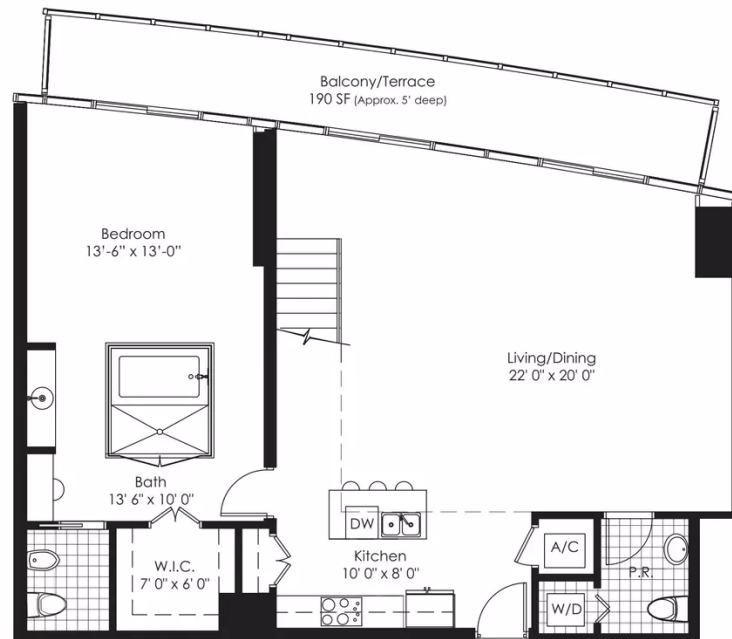

## Downtown Miami

Upper Level

Lower Level

## Unit 02

3 BEDROOMS 3.5 BATHS

INTERIOR AREA: 2330 SQ. FT. 216 M<sup>2</sup>

EXTERIOR AREA: 190 SQ. FT. 18 M<sup>2</sup>

[www.MiamiResidence.com](http://www.MiamiResidence.com)

305-751-1000

**Miami Residence Realty**