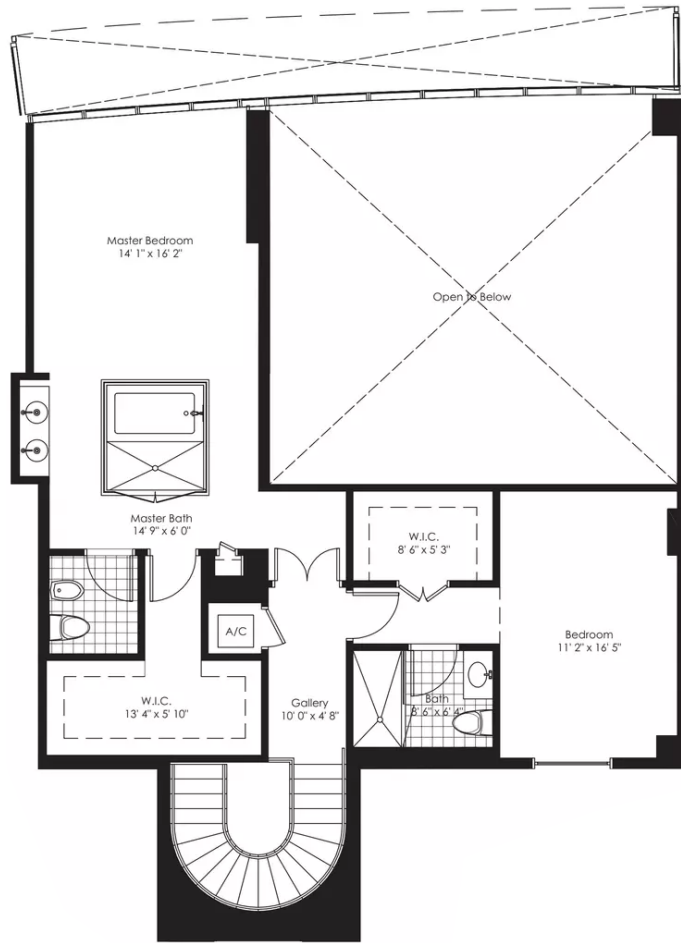

# Marina Blue Downtown Miami

## Unit 05

3 BEDROOMS 3.5 BATHS

INTERIOR AREA: 2837 SQ. FT. 251 M<sup>2</sup>

EXTERIOR AREA: 220 SQ. FT. 20 M<sup>2</sup>

[www.MiamiResidence.com](http://www.MiamiResidence.com)

305-751-1000

**Miami Residence Realty**