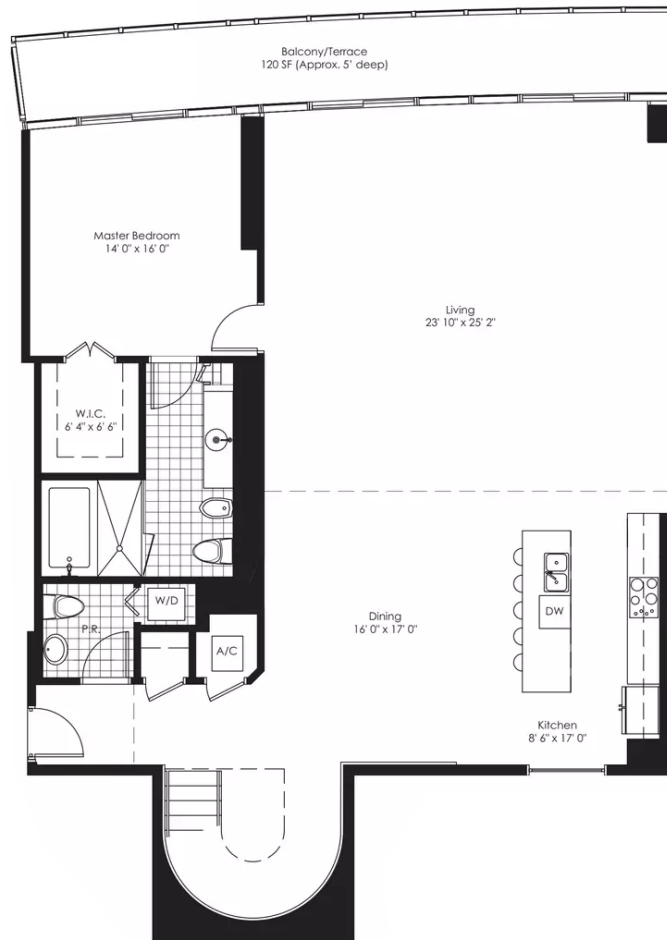

# Marina Blue Downtown Miami

## Unit 05

3 BEDROOMS 3.5 BATHS

INTERIOR AREA: 2837 SQ. FT. 251 M<sup>2</sup>

EXTERIOR AREA: 220 SQ. FT. 20 M<sup>2</sup>

[www.MiamiResidence.com](http://www.MiamiResidence.com)

305-751-1000

**Miami Residence Realty**