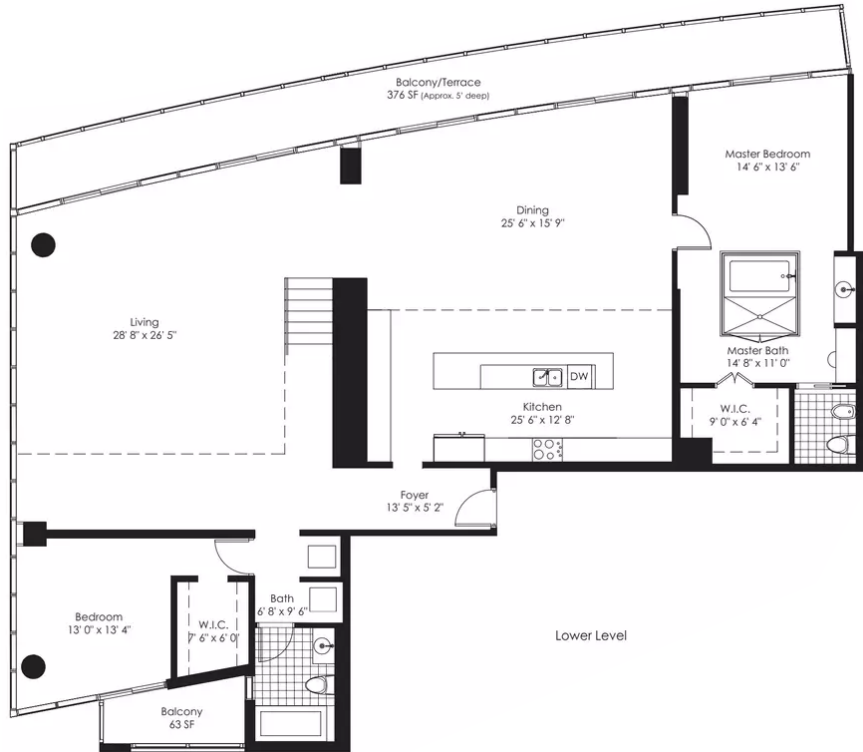

# Marina Blue Downtown Miami

## Unit 08

3 BEDROOMS 3.5 BATHS

INTERIOR AREA: 4498 SQ. FT. 418 M<sup>2</sup>  
 EXTERIOR AREA: 439 SQ. FT. 41 M<sup>2</sup>

www.MiamiResidence.com  
 305-751-1000  
**Miami Residence Realty**