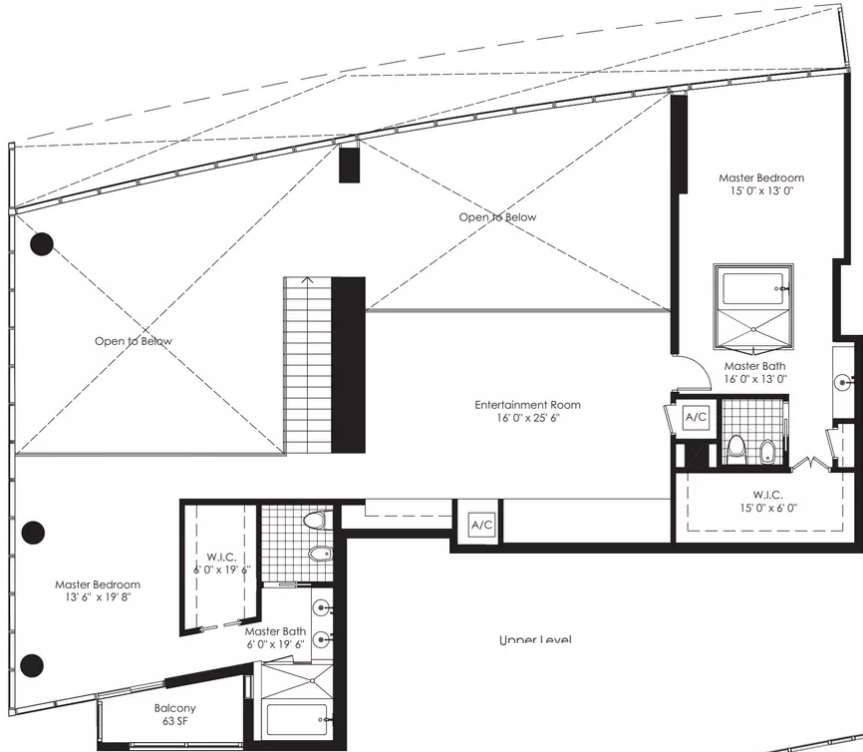

# Marina Blue Downtown Miami

## Unit 08

3 BEDROOMS 3.5 BATHS

INTERIOR AREA: 4498 SQ. FT. 418 M<sup>2</sup>  
 EXTERIOR AREA: 439 SQ. FT. 41 M<sup>2</sup>

www.MiamiResidence.com  
 305-751-1000  
**Miami Residence Realty**