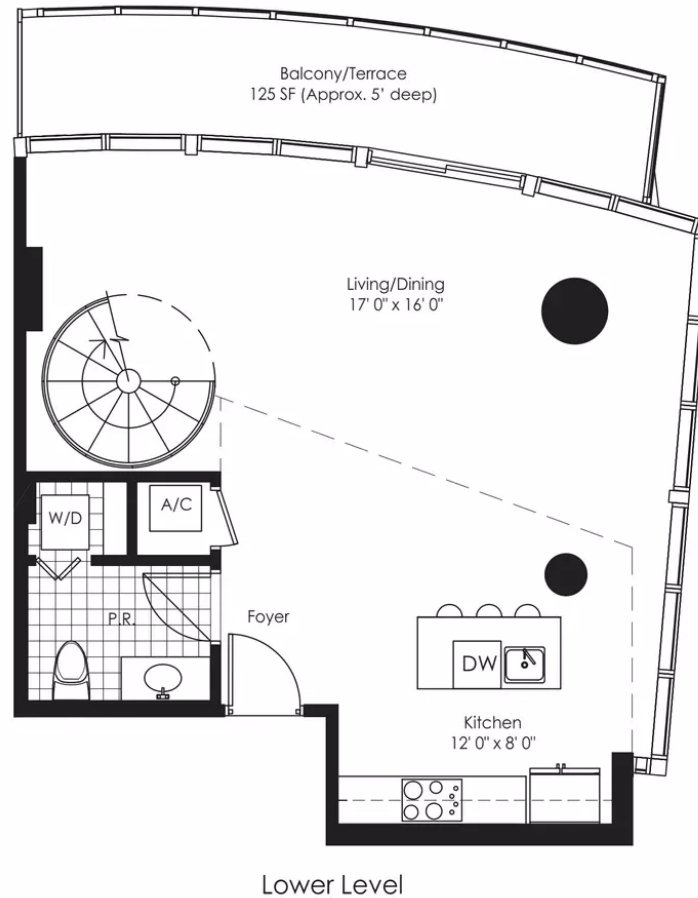

Marina Blue

Downtown Miami

Unit 01

1 BEDROOMS 1.5 BATHS

INTERIOR AREA: 1152 SQ. FT. 107 M²

EXTERIOR AREA: 125 SQ. FT. 12 M²

www.MiamiResidence.com

305-751-1000