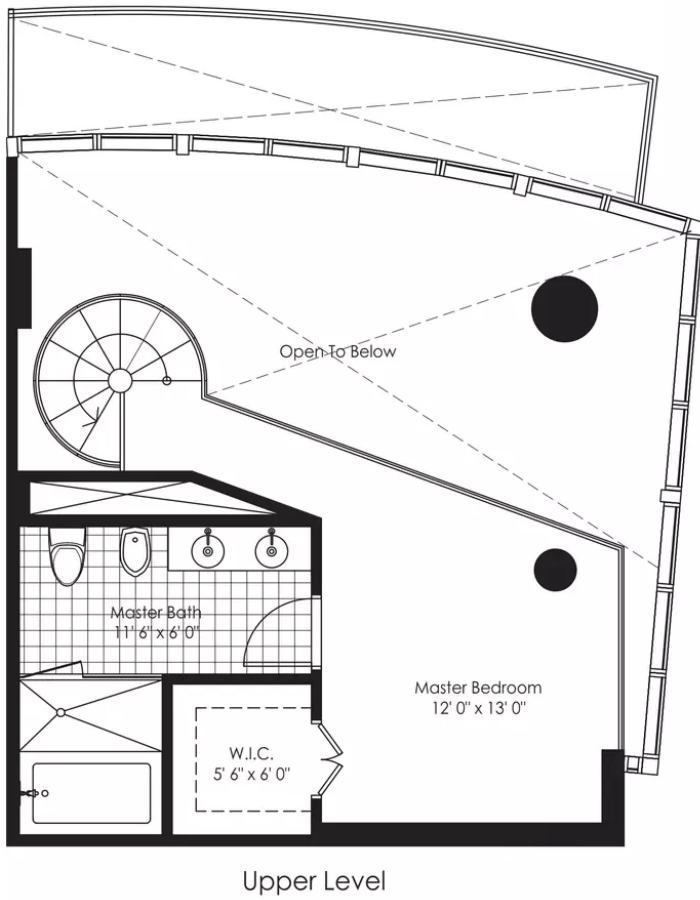

Marina Blue

Downtown Miami

Unit 01

1 BEDROOMS 1.5 BATHS

INTERIOR AREA: 1152 SQ. FT. 107 M²

EXTERIOR AREA: 125 SQ. FT. 12 M²

www.MiamiResidence.com

305-751-1000