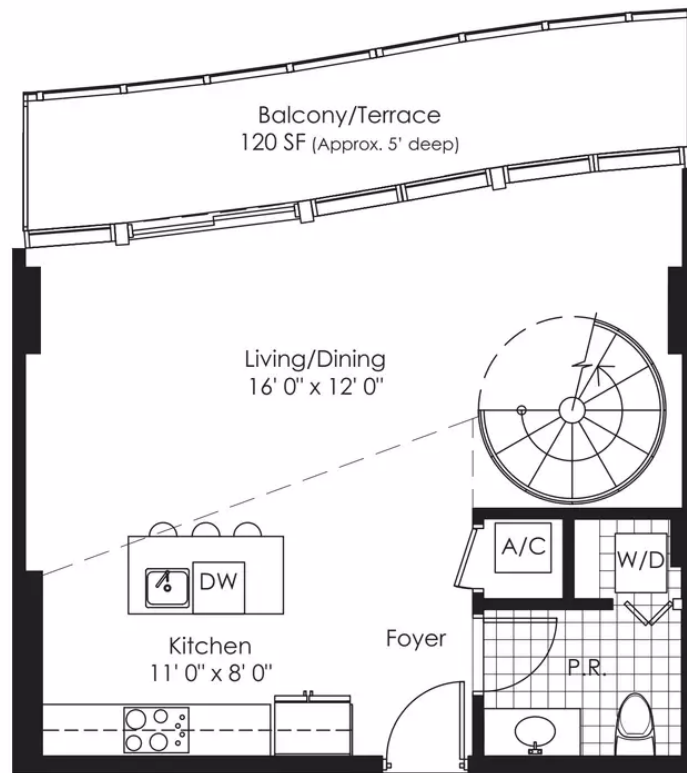

# Marina Blue

Downtown Miami

Upper Level

Lower Level

## Unit 02

1 BEDROOMS 1.5 BATHS

INTERIOR AREA: 1021 SQ. FT. 95 M<sup>2</sup>

EXTERIOR AREA: 120 SQ. FT. 11 M<sup>2</sup>

[www.MiamiResidence.com](http://www.MiamiResidence.com)

305-751-1000

**Miami Residence Realty**