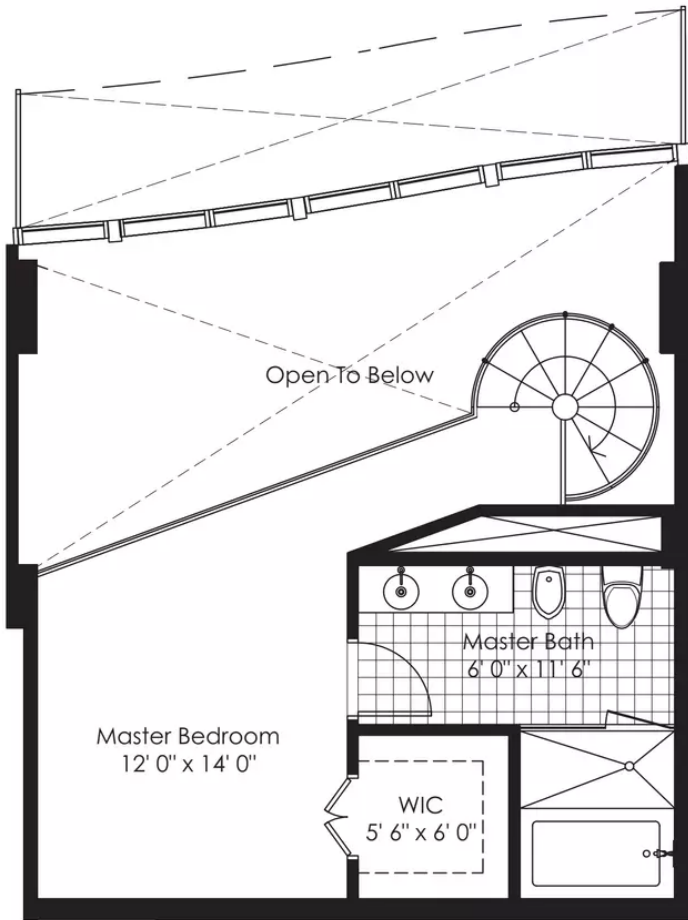

# Marina Blue

Downtown Miami

Upper Level

Lower Level

## Unit 02

1 BEDROOMS 1.5 BATHS

INTERIOR AREA: 1021 SQ. FT. 95 M<sup>2</sup>

EXTERIOR AREA: 120 SQ. FT. 11 M<sup>2</sup>

[www.MiamiResidence.com](http://www.MiamiResidence.com)

305-751-1000

**Miami Residence Realty**