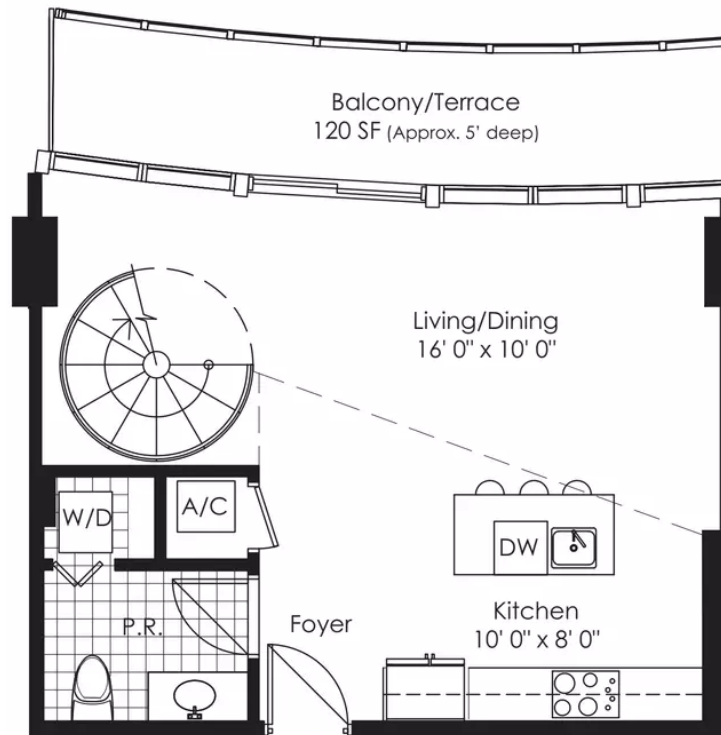

Marina Blue

Downtown Miami

Upper Level

Lower Level

Unit 03

1 BEDROOMS 1.5 BATHS

INTERIOR AREA: 982 SQ. FT. 91 M²

EXTERIOR AREA: 120 SQ. FT. 11 M²