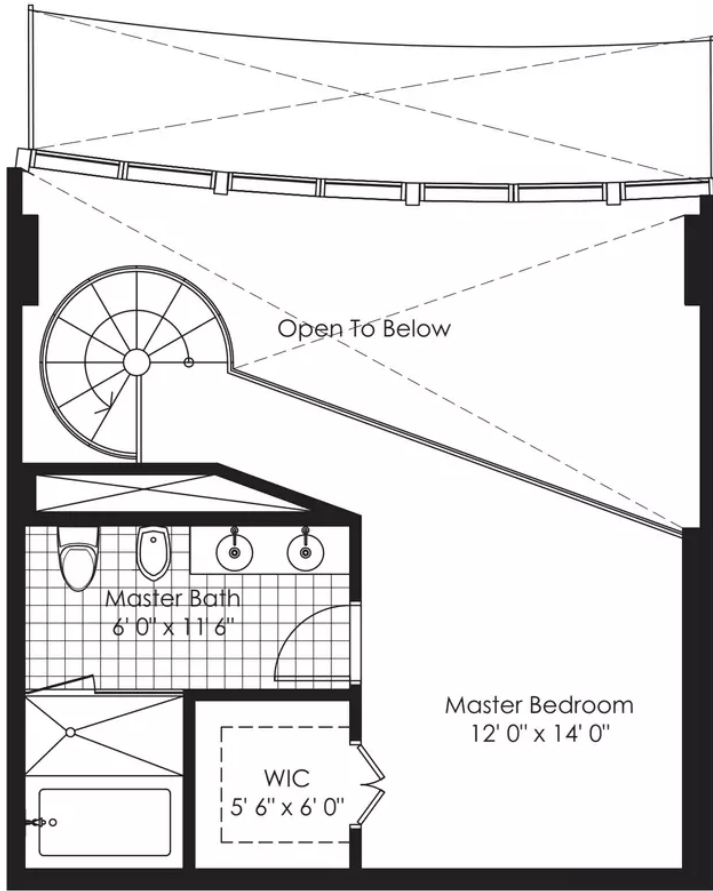

Marina Blue

Downtown Miami

Upper Level

Lower Level

Unit 03

1 BEDROOMS 1.5 BATHS

INTERIOR AREA: 982 SQ. FT. 91 M²

EXTERIOR AREA: 120 SQ. FT. 11 M²