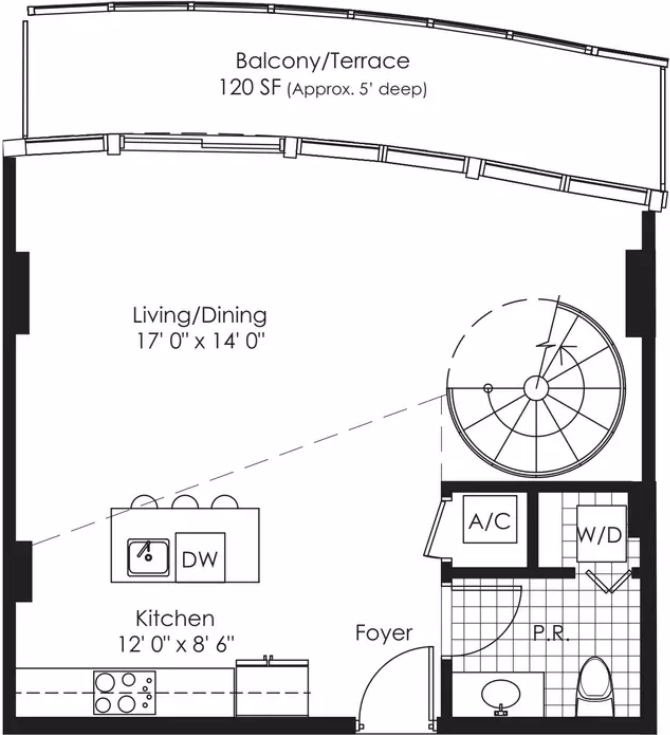

# Marina Blue

Downtown Miami

Upper Level

Lower Level

## Unit 04

1 BEDROOMS 1.5 BATHS

INTERIOR AREA: 1052 SQ. FT. 98 M<sup>2</sup>

EXTERIOR AREA: 120 SQ. FT. 11 M<sup>2</sup>