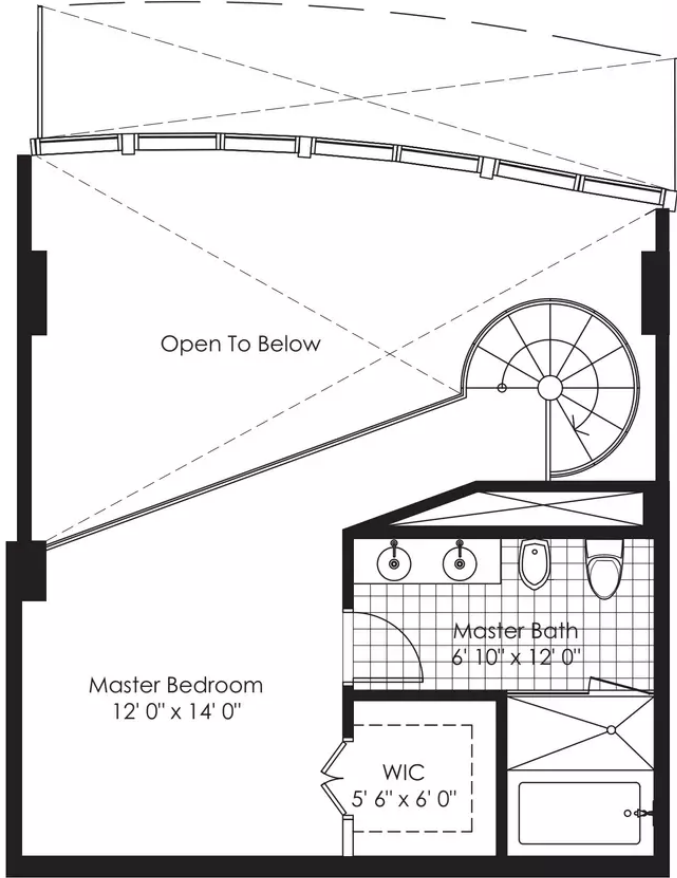

# Marina Blue

Downtown Miami

Upper Level

Lower Level

## Unit 04

1 BEDROOMS 1.5 BATHS

INTERIOR AREA: 1052 SQ. FT. 98 M<sup>2</sup>

EXTERIOR AREA: 120 SQ. FT. 11 M<sup>2</sup>