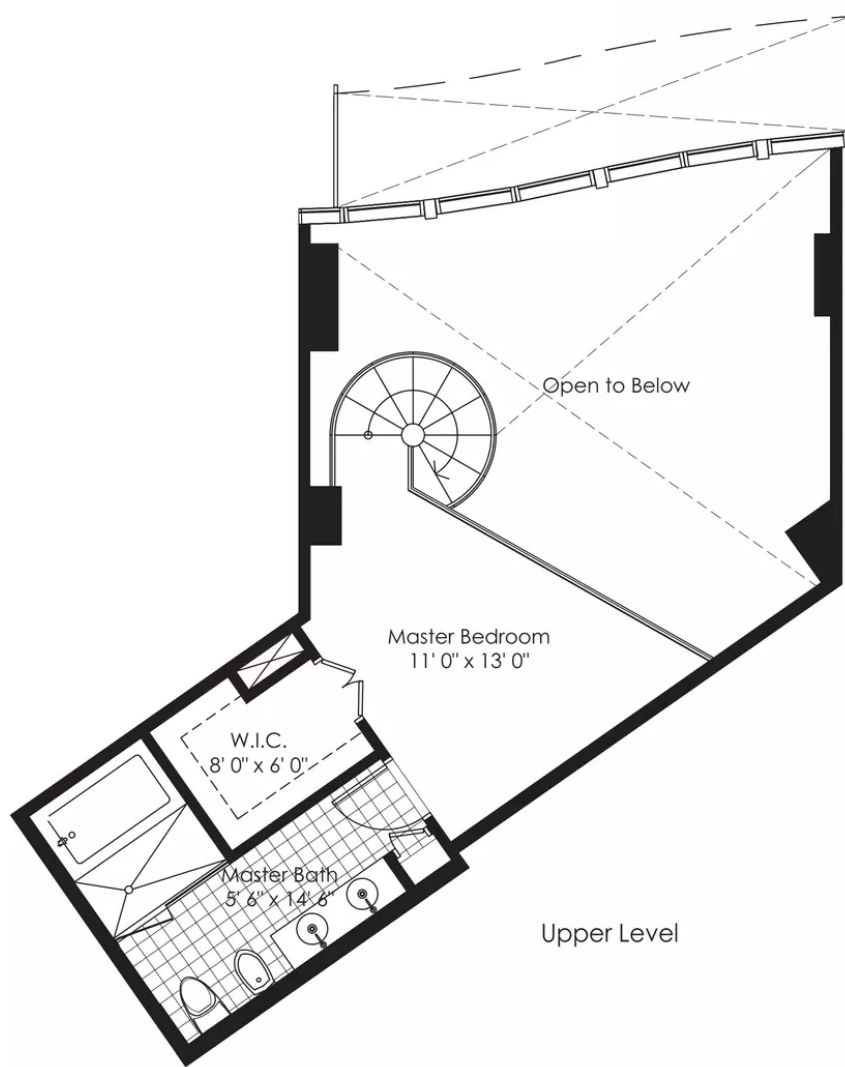

Marina Blue

Downtown Miami

Unit 05

2 BEDROOMS 0.5 BATHS

INTERIOR AREA: 1024 SQ. FT. 95 M²

EXTERIOR AREA: 120 SQ. FT. 11 M²

www.MiamiResidence.com

305-751-1000