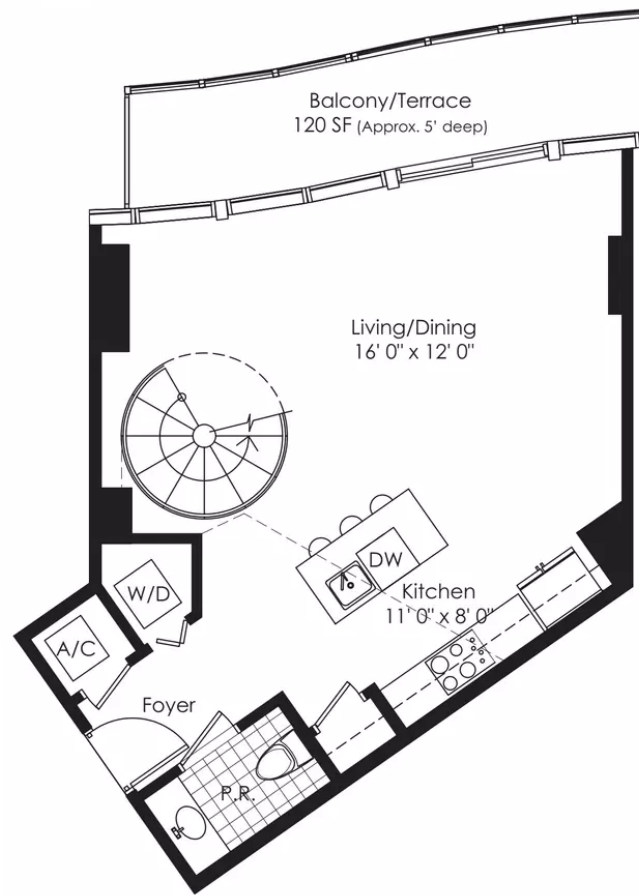

Marina Blue

Downtown Miami

Unit 05

2 BEDROOMS 0.5 BATHS

INTERIOR AREA: 1024 SQ. FT. 95 M²

EXTERIOR AREA: 120 SQ. FT. 11 M²

www.MiamiResidence.com

305-751-1000