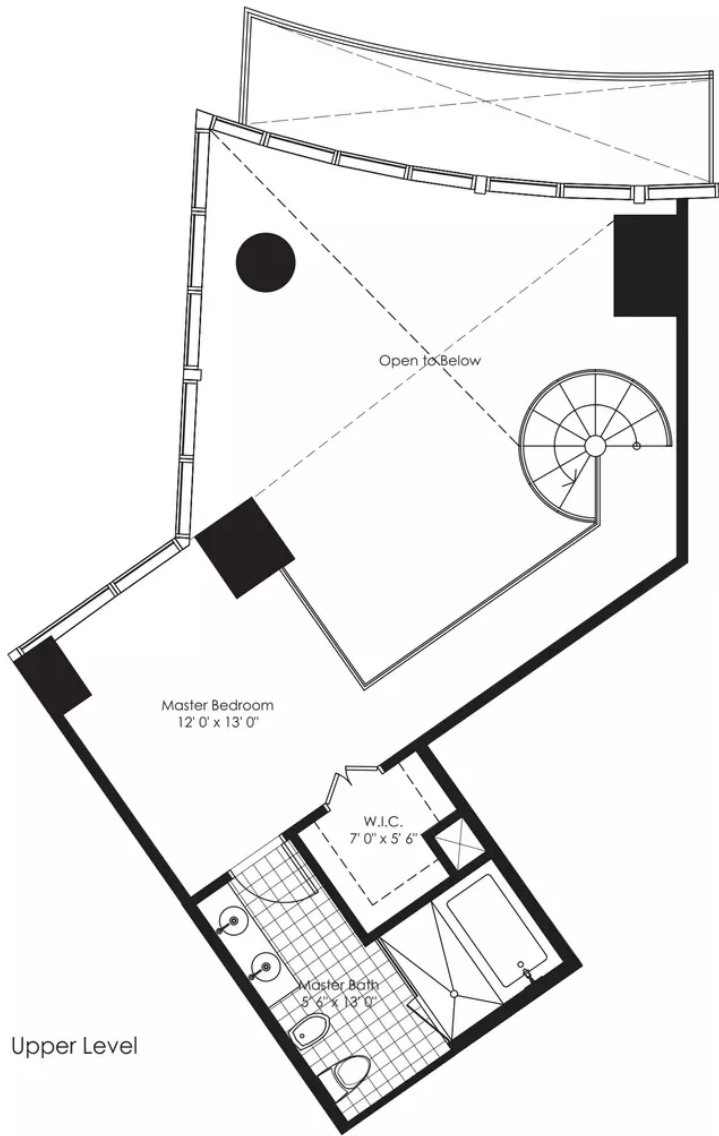

Marina Blue

Downtown Miami

Unit 06

2 BEDROOMS 2.5 BATHS

INTERIOR AREA: 1457 SQ. FT. 135 M²

EXTERIOR AREA: 120 SQ. FT. 11 M²

www.MiamiResidence.com

305-751-1000