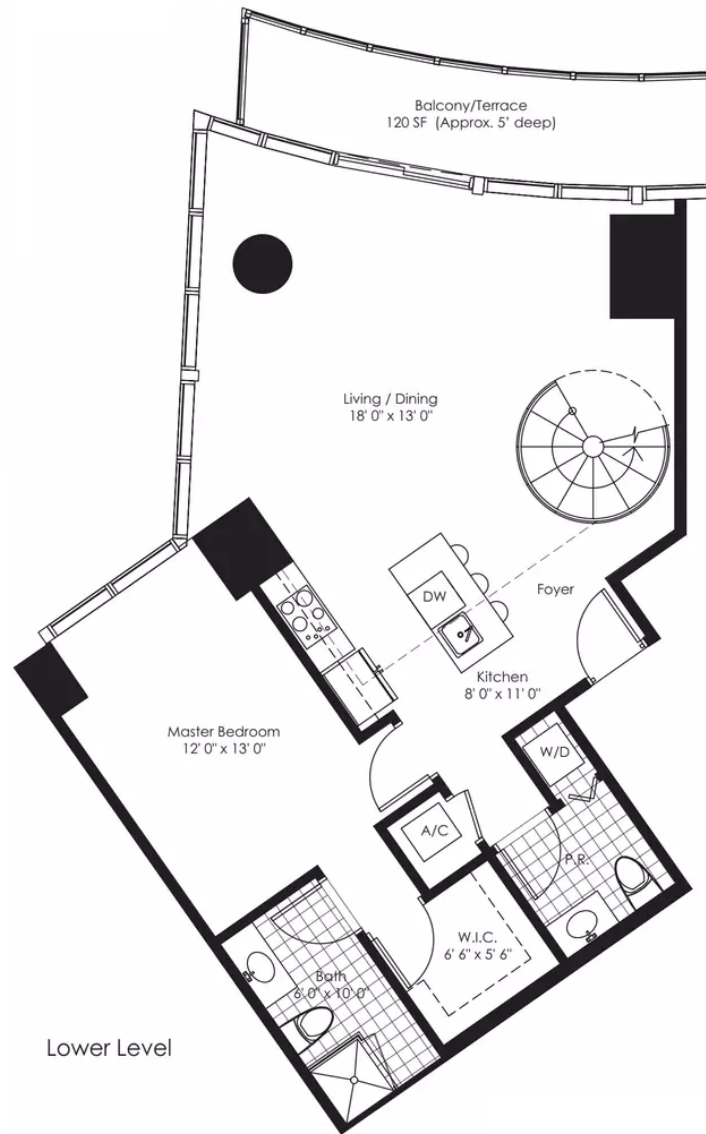

Marina Blue

Downtown Miami

Unit 06

2 BEDROOMS 2.5 BATHS

INTERIOR AREA: 1457 SQ. FT. 135 M²

EXTERIOR AREA: 120 SQ. FT. 11 M²

www.MiamiResidence.com

305-751-1000