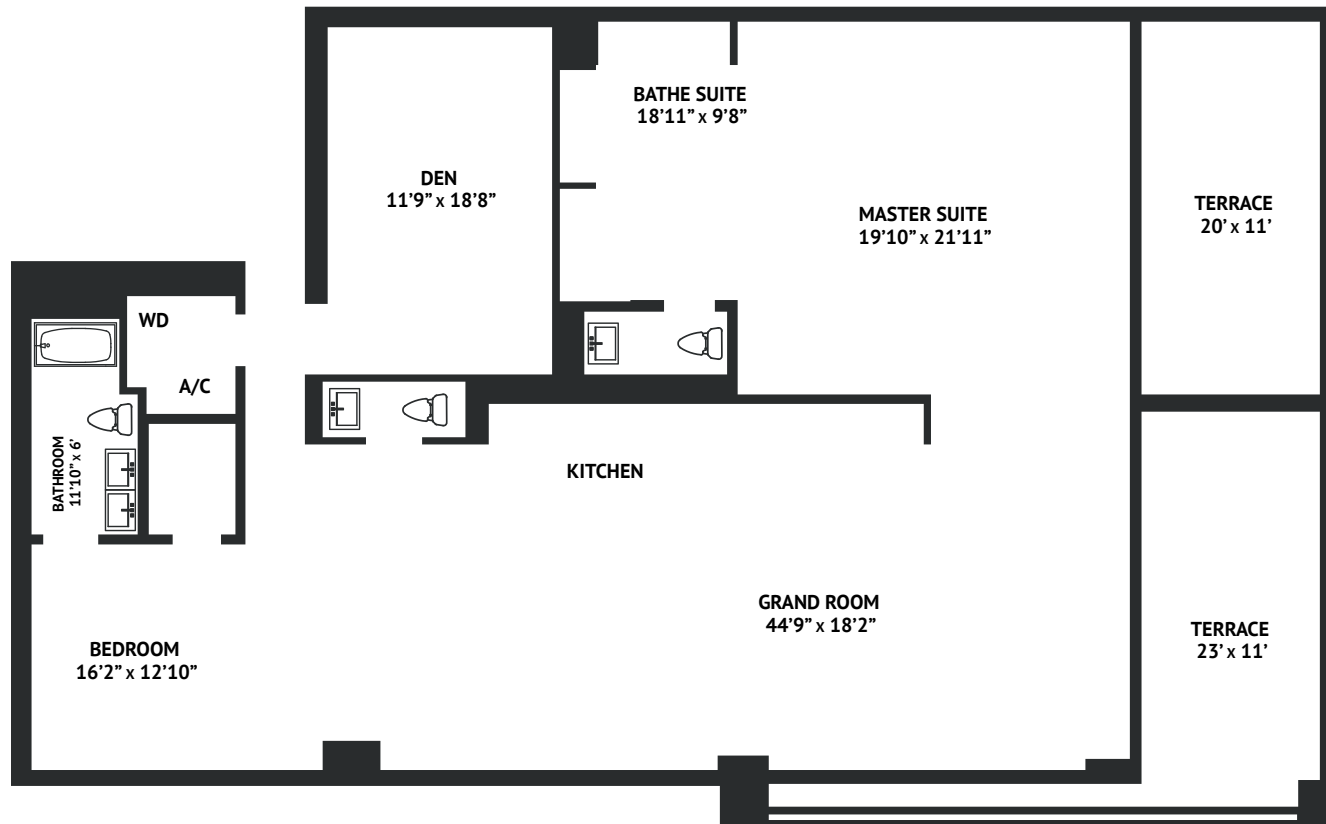

Ten Museum Park

Downtown Miami

01

2 BEDROOMS 2,5 BATHS

INTERIOR AREA: 2202 SQ. FT. 205 M²

www.MiamiResidence.com

305-751-1000

Miami Residence Realty